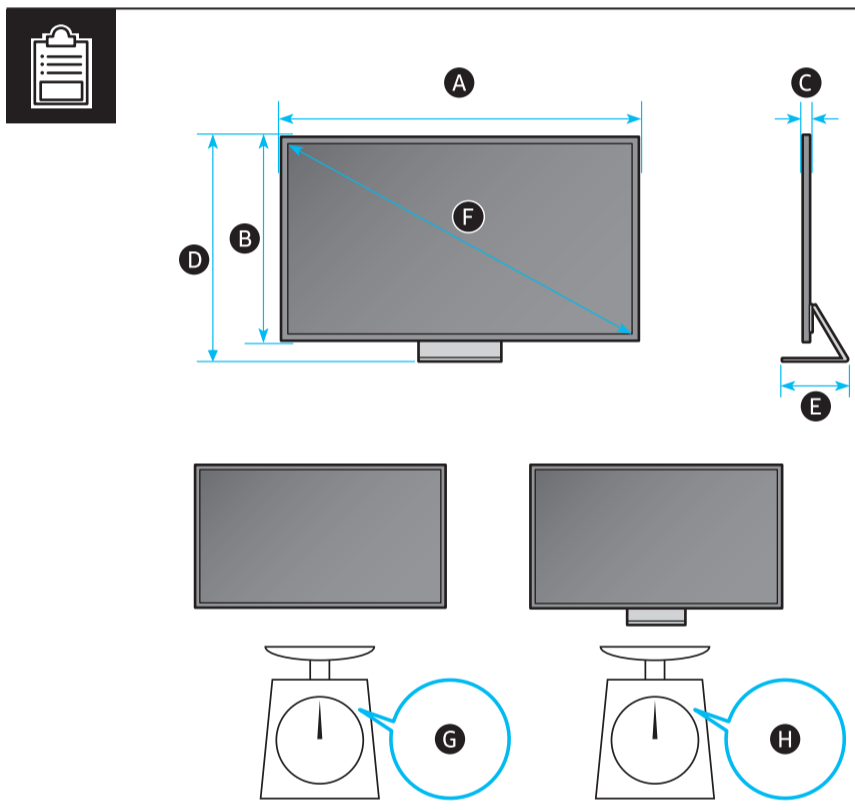

	A	B	C	D	E	F	G	H
55S95C	48.2 inches (1224.6 mm)	27.8 inches (706.3 mm)	0.4 inches (11.0 mm)	30.4 inches (771.4 mm)	10.5 inches (267.9 mm)	54.6 inches (138 cm)	30.4 lbs (13.8 kg)	52.7 lbs (23.9 kg)
55SC95	(1224.6 mm)	(706.3 mm)	(11.0 mm)	(771.4 mm)	(267.9 mm)	(138 cm)	(13.8 kr)	(23.9 kr)
65S95C	56.8 inches (1443.5 mm)	32.7 inches (829.4 mm)	0.4 inches (11.0 mm)	35.2 inches (894.4 mm)	10.5 inches (267.9 mm)	64.5 inches (163 cm)	41.7 lbs (18.9 kg)	63.9 lbs (29.0 kg)
65SC95	(1443.5 mm)	(829.4 mm)	(11.0 mm)	(894.4 mm)	(267.9 mm)	(163 cm)	(18.9 kr)	(29.0 kr)

	VESA A x B (mm) VESA A x B (MM)	C (mm) C (MM)	D x 4
55S95C 55SC95	400 x 300	5-6	M8
65S95C 65SC95			