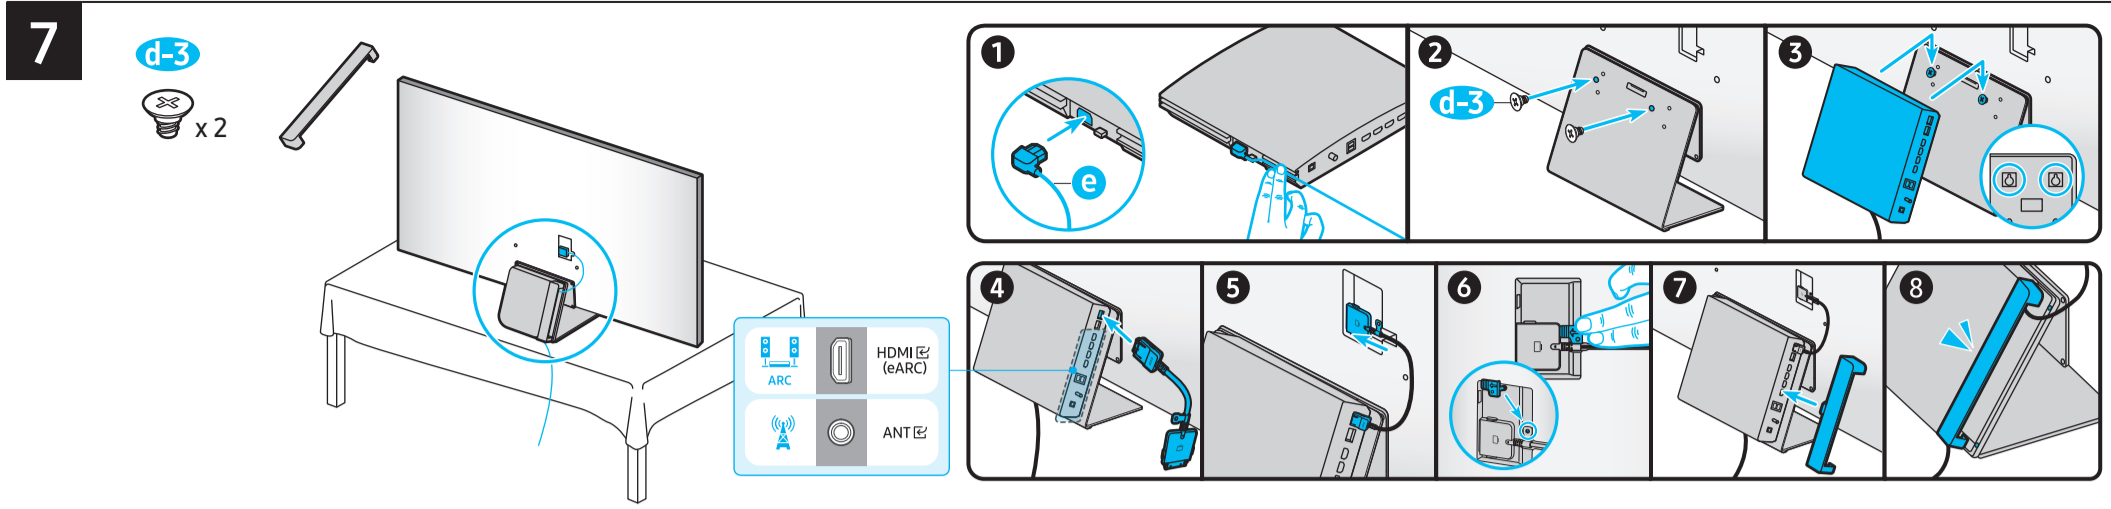

	A	B	C	D	E	F	G	H
55S95C	48.2 inches (1224.6 mm)	27.8 inches (706.3 mm)	0.4 inches (11.0 mm)	30.4 inches (771.4 mm)	10.5 inches (267.9 mm)	54.6 inches (138 cm)	30.4 lbs (13.8 kg)	52.7 lbs (23.9 kg)
55SC95	(1224.6 mm)	(706.3 mm)	(11.0 mm)	(771.4 mm)	(267.9 mm)	(138 cm)	(13.8 kr)	(23.9 kr)
65S95C	56.8 inches (1443.5 mm)	32.7 inches (829.4 mm)	0.4 inches (11.0 mm)	35.2 inches (894.4 mm)	10.5 inches (267.9 mm)	64.5 inches (163 cm)	41.7 lbs (18.9 kg)	63.9 lbs (29.0 kg)
65SC95	(1443.5 mm)	(829.4 mm)	(11.0 mm)	(894.4 mm)	(267.9 mm)	(163 cm)	(18.9 kr)	(29.0 kr)

	VESA A x B (mm) VESA A x B (MM)	C (mm) C (MM)	D x 4
55S95C 55SC95	400 x 300	5-6	M8
65S95C 65SC95			