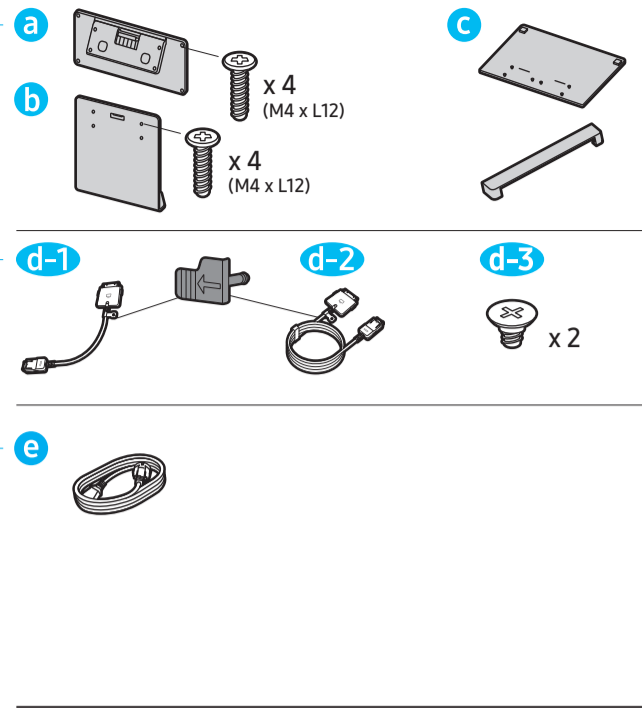

	A	B	C	D	E	F	G	H
55S95C	48.2 inches (1224.6 mm)	27.8 inches (706.3 mm)	0.4 inches (11.0 mm)	30.4 inches (771.4 mm)	10.5 inches (267.9 mm)	54.6 inches (138 cm)	30.4 lbs (13.8 kg)	52.7 lbs (23.9 kg)
55SC95	(1224.6 mm)	(706.3 mm)	(11.0 mm)	(771.4 mm)	(267.9 mm)	(138 cm)	(13.8 kr)	(23.9 kr)
65S95C	56.8 inches (1443.5 mm)	32.7 inches (829.4 mm)	0.4 inches (11.0 mm)	35.2 inches (894.4 mm)	10.5 inches (267.9 mm)	64.5 inches (163 cm)	41.7 lbs (18.9 kg)	63.9 lbs (29.0 kg)
65SC95	(1443.5 mm)	(829.4 mm)	(11.0 mm)	(894.4 mm)	(267.9 mm)	(163 cm)	(18.9 kr)	(29.0 kr)

	VESA A x B (mm) VESA A x B (MM)	C (mm) C (MM)	D x 4
55S95C 55SC95	400 x 300	5-6	M8
65S95C 65SC95			