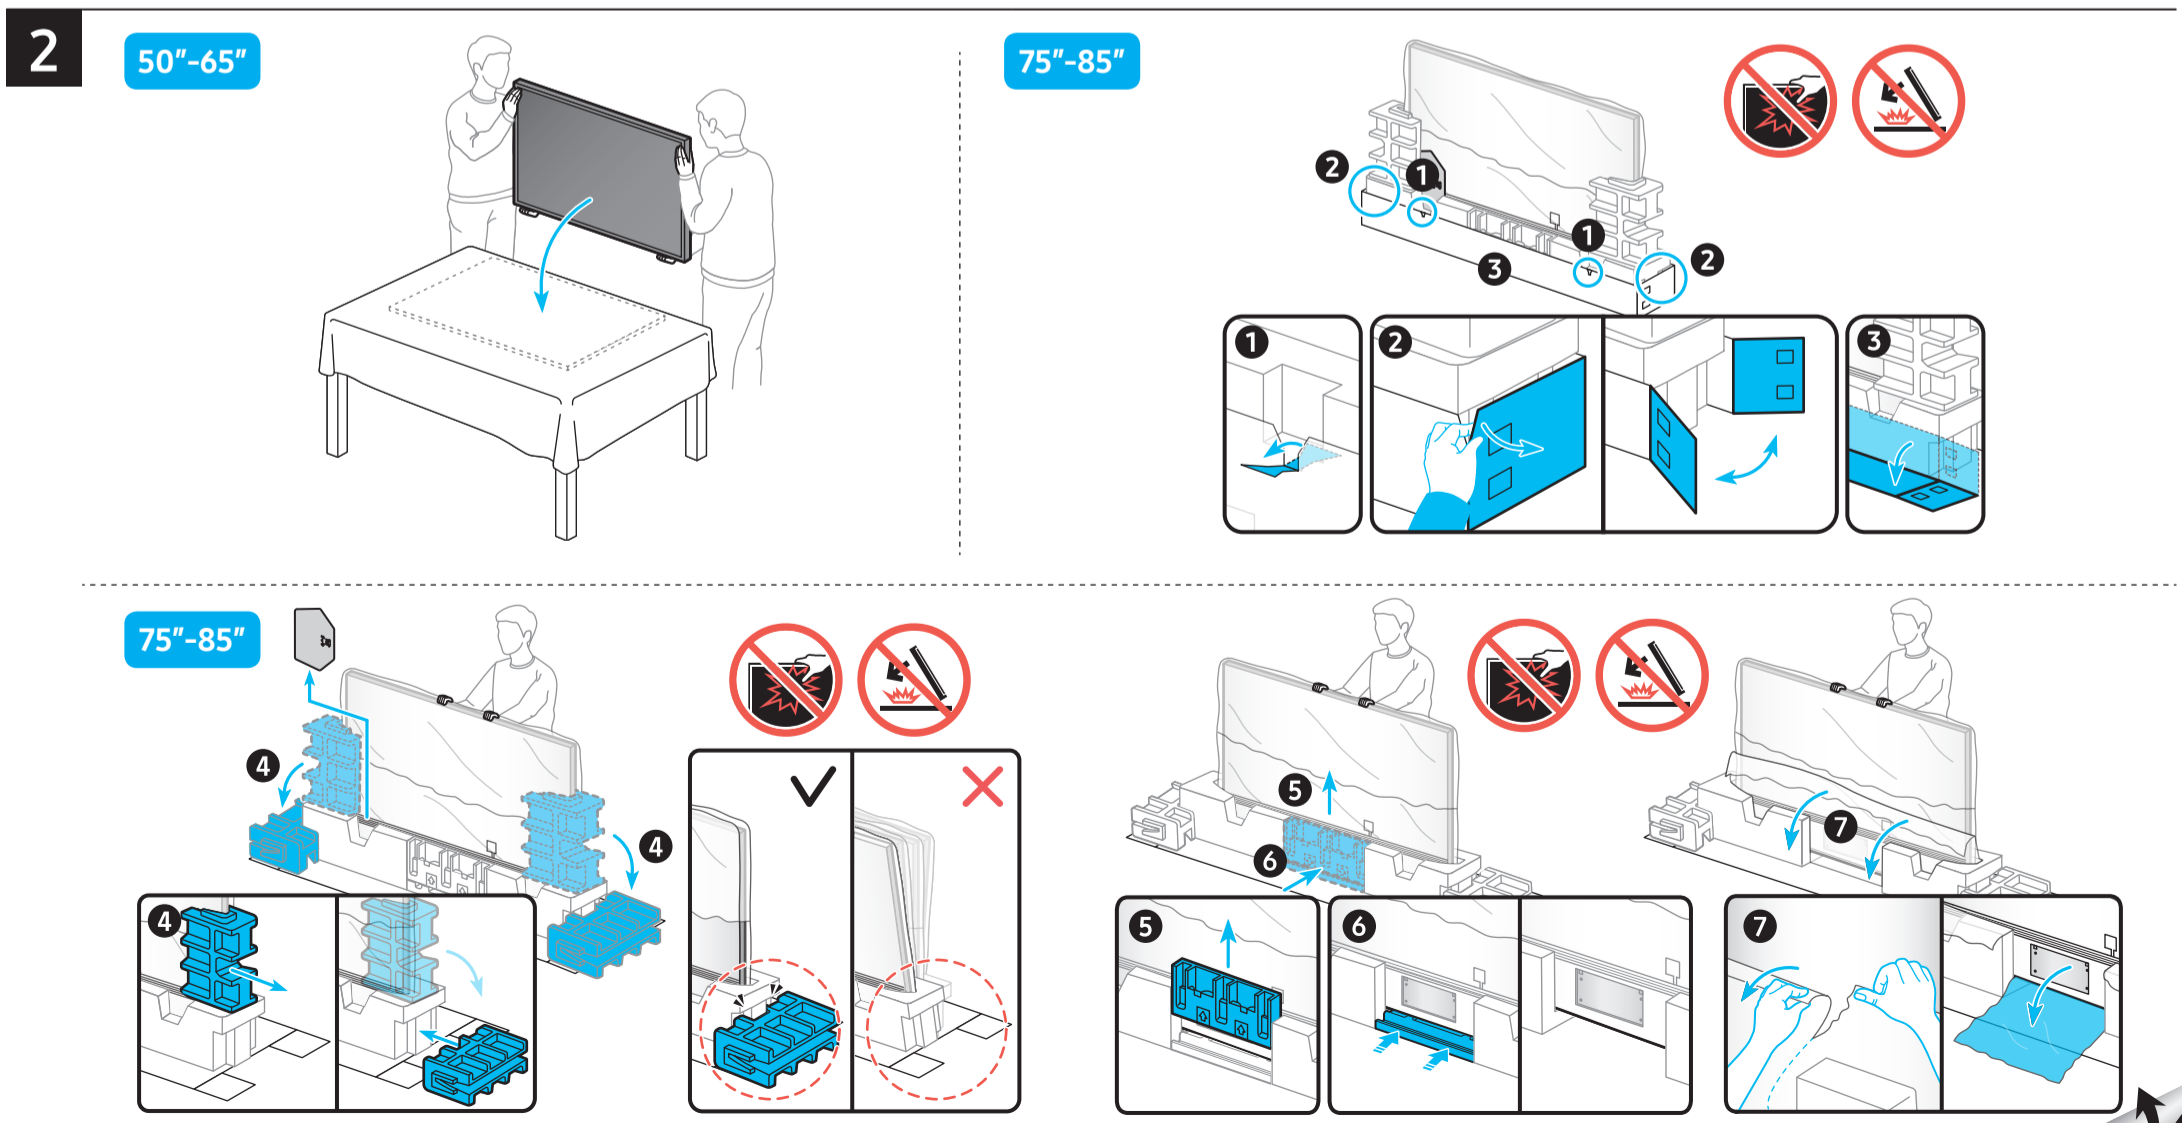

SAMSUNG

Unpacking and Installation Guide
 Guide de déballage et d'installation
 Guía de desembalaje e instalación
 Manual de desempacotamento e instalação
 Auspacken und Installationsanleitung
 Guida al disimballaggio e all'installazione
 Руководство по распаковке и установке
 Қаптамадан шығару және орнату нұсқаулығы
 Посібник з розпаковки та встановлення
 Qadoqdan chiqarish va o'rnatish qo'llanmasi

	A	B	C	D	E	F	G	H
50Q8*C	43.9 inches (1114.2 mm)	25.7 inches (652.2 mm)	1.9 inches (47.8 mm)	27.7 inches (703.9 mm)	9.3 inches (237.0 mm)	49.5 inches (125 cm)	30.0 lbs (13.6 kg)	40.0 lbs (18.2 kg)
50QC8*	(1114.2 mm)	(652.2 mm)	(47.8 mm)	(703.9 mm)	(237.0 mm)	(125 cm)	(13.6 kg)	(18.2 kg)
55Q8*C	48.3 inches (1227.6 mm)	27.8 inches (706.2 mm)	1.8 inches (46.9 mm)	30.2 inches (768.0 mm)	10.0 inches (253.0 mm)	54.6 inches (138 cm)	37.7 lbs (17.1 kg)	43.7 lbs (19.8 kg)
55QC8*	(1227.6 mm)	(706.2 mm)	(46.9 mm)	(768.0 mm)	(253.0 mm)	(138 cm)	(17.1 kg)	(19.8 kg)
65Q8*C	56.9 inches (1446.5 mm)	32.6 inches (829.3 mm)	1.8 inches (46.3 mm)	35.1 inches (891.3 mm)	11.2 inches (285.7 mm)	64.5 inches (163 cm)	50.5 lbs (22.9 kg)	57.5 lbs (26.1 kg)
65QC8*	(1446.5 mm)	(829.3 mm)	(46.3 mm)	(891.3 mm)	(285.7 mm)	(163 cm)	(22.9 kg)	(26.1 kg)
75Q8*C	65.8 inches (1670.6 mm)	37.7 inches (958.5 mm)	1.8 inches (46.7 mm)	40.1 inches (1018.9 mm)	12.3 inches (313.5 mm)	74.5 inches (189 cm)	72.1 lbs (32.7 kg)	83.6 lbs (37.9 kg)
75QC8*	(1670.6 mm)	(958.5 mm)	(46.7 mm)	(1018.9 mm)	(313.5 mm)	(189 cm)	(32.7 kg)	(37.9 kg)
85Q8*C	74.5 inches (1892.8 mm)	42.6 inches (1082.8 mm)	1.9 inches (47.1 mm)	45.0 inches (1143.8 mm)	12.9 inches (326.6 mm)	84.5 inches (214 cm)	91.1 lbs (41.3 kg)	104.1 lbs (47.2 kg)
85QC8*	(1892.8 mm)	(1082.8 mm)	(47.1 mm)	(1143.8 mm)	(326.6 mm)	(214 cm)	(41.3 kg)	(47.2 kg)

*: 0-9, A-Z

	VESA A x B (mm) VESA A x B (mm)	C (mm) C (mm)	D x 4
50Q8*C 50QC8*	200 x 200	20-22	M8
55Q8*C 55QC8*		17-19	
65Q8*C 65QC8*	400 x 400		
75Q8*C 75QC8*		16-18	
85Q8*C 85QC8*	600 x 400		

*: 0-9, A-Z