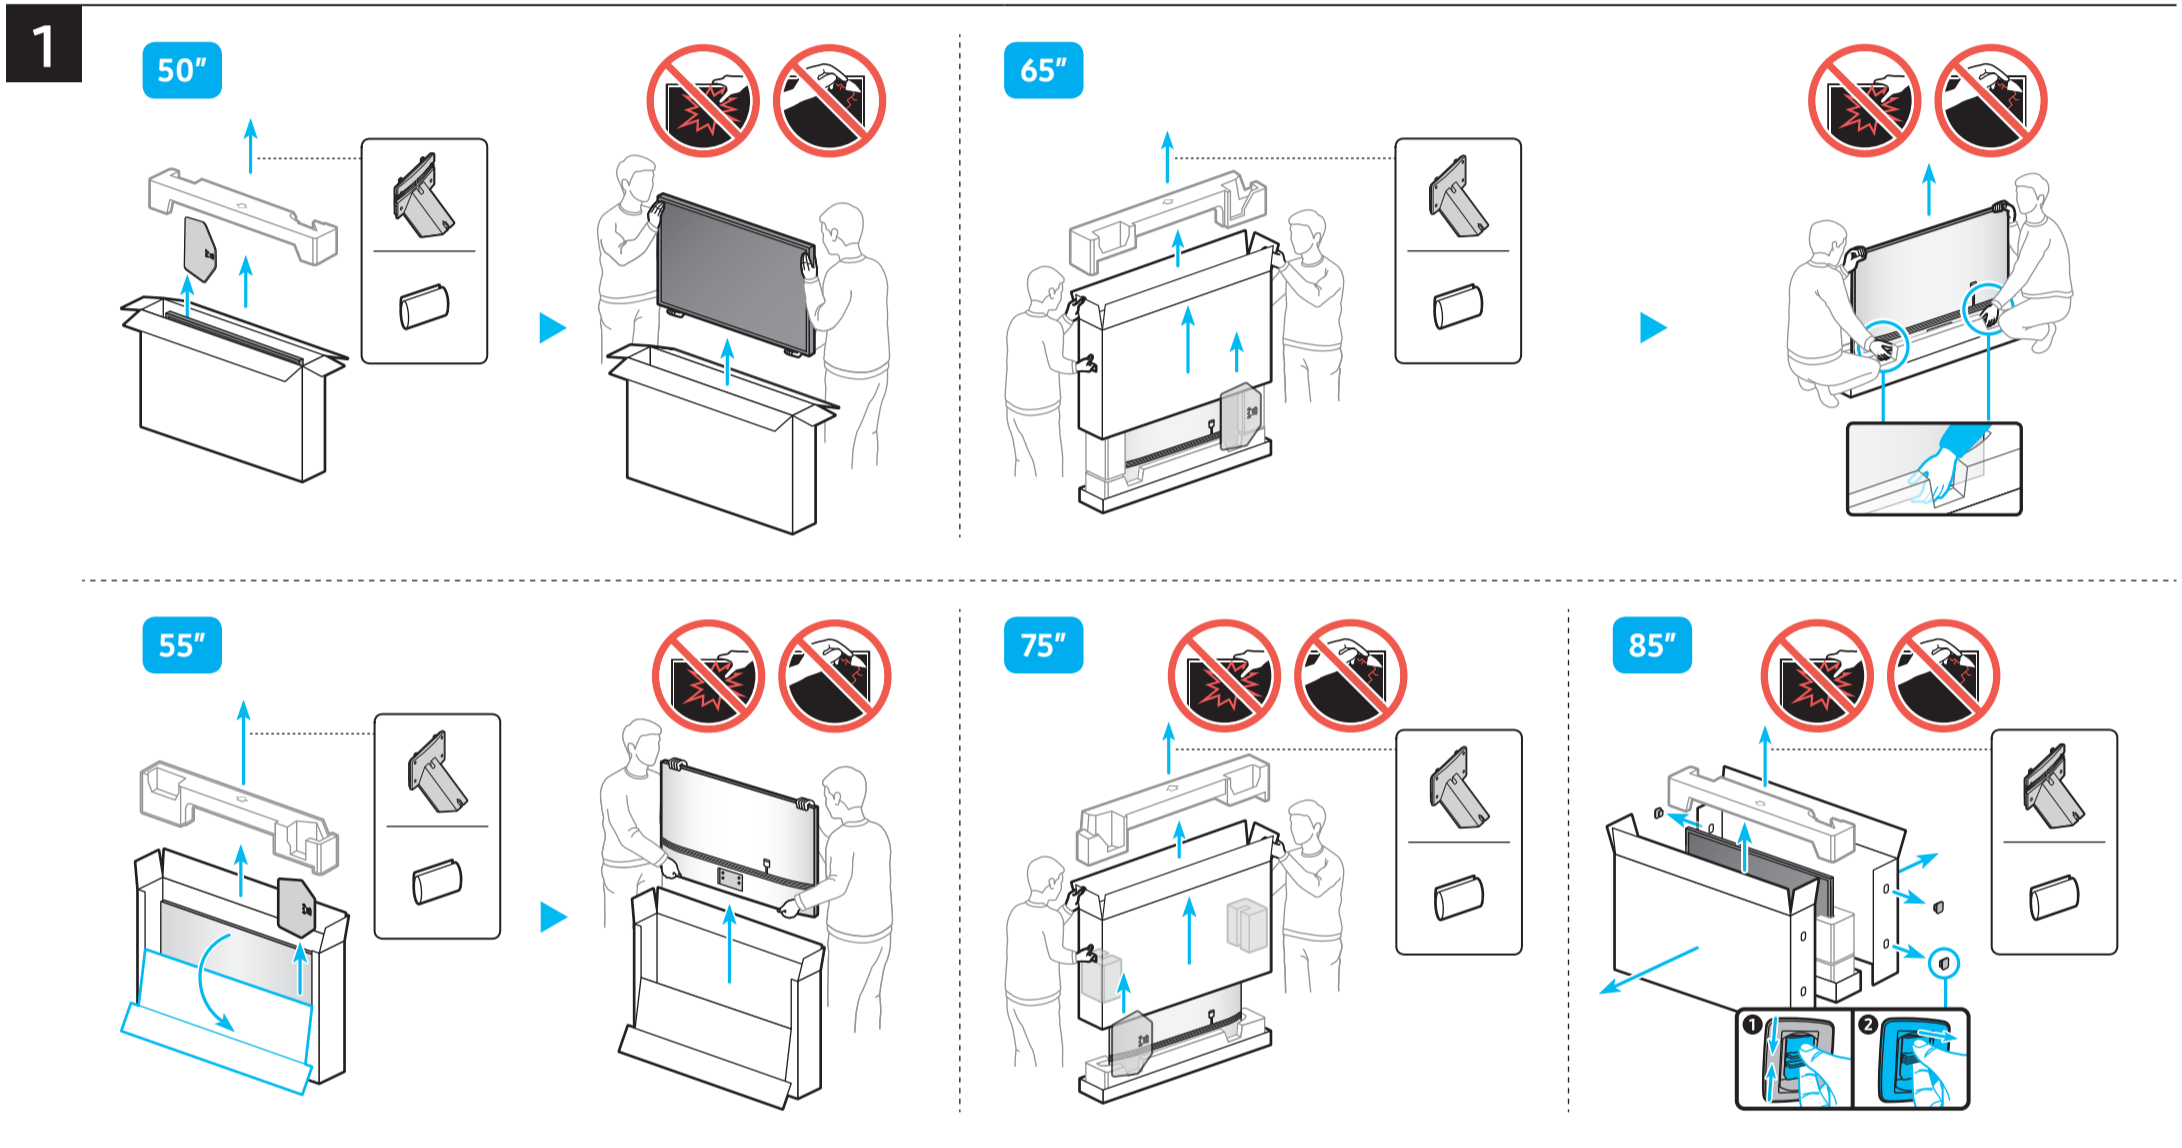

SAMSUNG

Unpacking and Installation Guide
 Guide de déballage et d'installation
 Guía de desembalaje e instalación
 Manual de desempacotamento e instalação
 Auspacken und Installationsanleitung
 Guida al disimballaggio e all'installazione
 Руководство по распаковке и установке
 Қаптамадан шығару және орнату нұсқаулығы
 Посібник з розпаковки та встановлення
 Qadoqdan chiqarish va o'rnatish qo'llanmasi

	A	B	C	D	E	F	G	H
50Q8*C	43.9 inches (1114.2 mm)	25.7 inches (652.2 mm)	1.9 inches (47.8 mm)	27.7 inches (703.9 mm)	9.3 inches (237.0 mm)	49.5 inches (125 cm)	30.0 lbs (13.6 kg)	40.0 lbs (18.2 kg)
50QC8*	(1114.2 mm)	(652.2 mm)	(47.8 mm)	(703.9 mm)	(237.0 mm)	(125 cm)	(13.6 kg)	(18.2 kg)
55Q8*C	48.3 inches (1227.6 mm)	27.8 inches (706.2 mm)	1.8 inches (46.9 mm)	30.2 inches (768.0 mm)	10.0 inches (253.0 mm)	54.6 inches (138 cm)	37.7 lbs (17.1 kg)	43.7 lbs (19.8 kg)
55QC8*	(1227.6 mm)	(706.2 mm)	(46.9 mm)	(768.0 mm)	(253.0 mm)	(138 cm)	(17.1 kg)	(19.8 kg)
65Q8*C	56.9 inches (1446.5 mm)	32.6 inches (829.3 mm)	1.8 inches (46.3 mm)	35.1 inches (891.3 mm)	11.2 inches (285.7 mm)	64.5 inches (163 cm)	50.5 lbs (22.9 kg)	57.5 lbs (26.1 kg)
65QC8*	(1446.5 mm)	(829.3 mm)	(46.3 mm)	(891.3 mm)	(285.7 mm)	(163 cm)	(22.9 kg)	(26.1 kg)
75Q8*C	65.8 inches (1670.6 mm)	37.7 inches (958.5 mm)	1.8 inches (46.7 mm)	40.1 inches (1018.9 mm)	12.3 inches (313.5 mm)	74.5 inches (189 cm)	72.1 lbs (32.7 kg)	83.6 lbs (37.9 kg)
75QC8*	(1670.6 mm)	(958.5 mm)	(46.7 mm)	(1018.9 mm)	(313.5 mm)	(189 cm)	(32.7 kg)	(37.9 kg)
85Q8*C	74.5 inches (1892.8 mm)	42.6 inches (1082.8 mm)	1.9 inches (47.1 mm)	45.0 inches (1143.8 mm)	12.9 inches (326.6 mm)	84.5 inches (214 cm)	91.1 lbs (41.3 kg)	104.1 lbs (47.2 kg)
85QC8*	(1892.8 mm)	(1082.8 mm)	(47.1 mm)	(1143.8 mm)	(326.6 mm)	(214 cm)	(41.3 kg)	(47.2 kg)

*: 0-9, A-Z

	VESA A x B (mm) VESA A x B (mm)	C (mm) C (mm)	D x 4
50Q8*C 50QC8*	200 x 200	20-22	M8
55Q8*C 55QC8*		17-19	
65Q8*C 65QC8*	400 x 400		
75Q8*C 75QC8*		16-18	
85Q8*C 85QC8*	600 x 400		

*: 0-9, A-Z