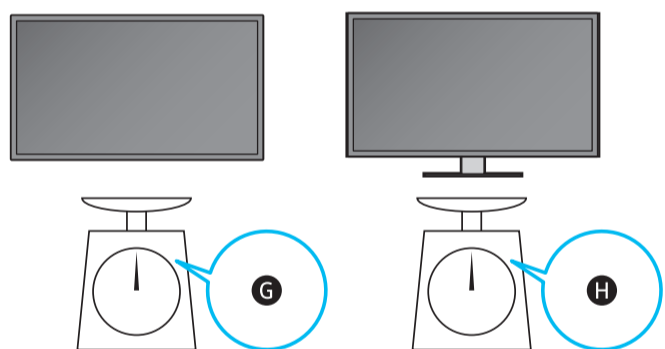

# SAMSUNG

Unpacking and Installation Guide  
 Guide de déballage et d'installation  
 Guía de desembalaje e instalación  
 Manual de desempacotamento e instalação  
 Auspacken und Installationsanleitung  
 Guida al disimballaggio e all'installazione

7

8

9

	A	B	C	D	E	F	G	H
55QN9*C 55QNC9*	48.2 inches (1225.4 mm) (122.54 cm)	27.8 inches (706.6 mm) (70.66 cm)	0.8 inches (21.3 mm) (2.13 cm)	30.1 inches (768.4 mm) (76.84 cm)	9.1 inches (232.1 mm) (23.21 cm)	54.6 inches (138 cm)	39.2 lbs (17.8 kg)	45.4 lbs (20.6 kg)
65QN9*C 65QNC9*	56.9 inches (1444.3 mm) (144.43 cm)	32.6 inches (829.3 mm) (82.93 cm)	0.8 inches (21.3 mm) (2.13 cm)	35.1 inches (890.4 mm) (89.04 cm)	10.7 inches (270.9 mm) (27.09 cm)	64.5 inches (163 cm)	52.5 lbs (23.8 kg)	61.5 lbs (27.9 kg)