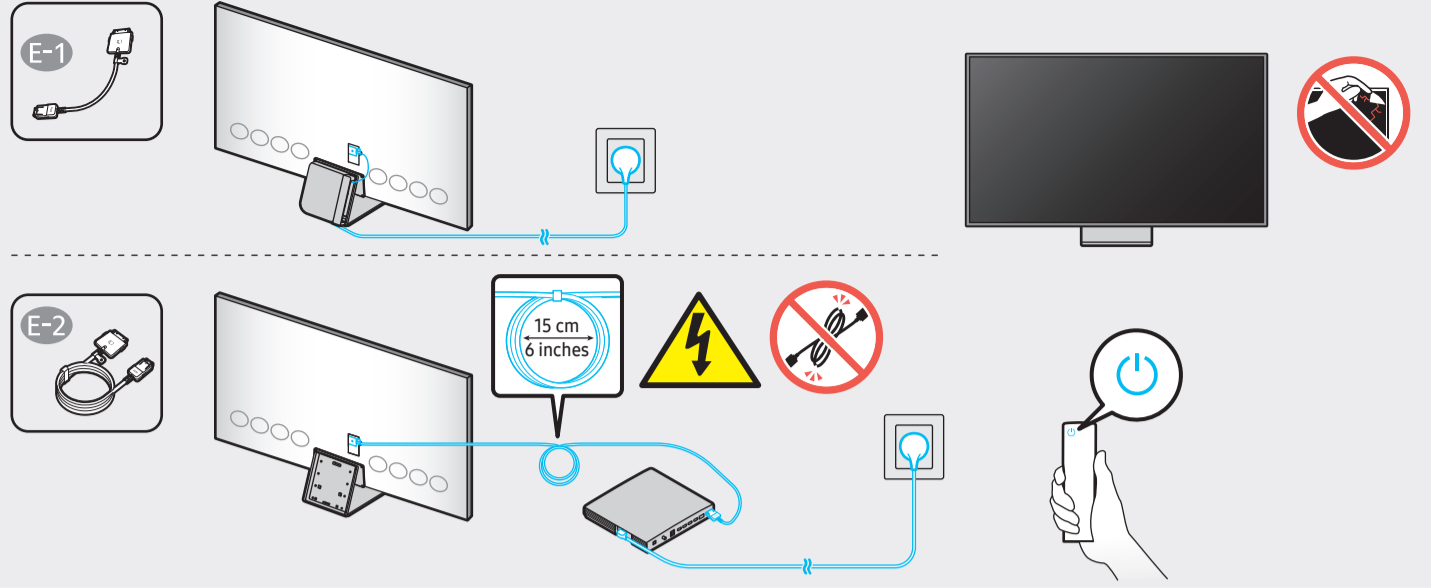

10

	A	B	C	D	E	F	G	H
75QN700B 75QN750B	65.7 inches (1668.3 mm) (166.83 cm)	37.6 inches (955.6 mm) (95.56 cm)	0.7 inches (18.1 mm) (1.81 cm)	40.3 inches (1022.9 mm) (102.29 cm)	12.5 inches (318.3 mm) (31.83 cm)	74.5 inches (189 cm)	69.4 lbs (31.5 kg)	91.7 lbs (41.6 kg)
75QN800B	65.7 inches (1668.3 mm) (166.83 cm)	37.6 inches (955.6 mm) (95.56 cm)	0.7 inches (17.2 mm) (1.72 cm)	40.3 inches (1023.7 mm) (102.37 cm)	12.5 inches (318.3 mm) (31.83 cm)	74.5 inches (189 cm)	71.0 lbs (32.2 kg)	92.8 lbs (42.1 kg)
85QN800B	74.5 inches (1893.4 mm) (189.34 cm)	42.6 inches (1083.0 mm) (108.30 cm)	0.7 inches (17.4 mm) (1.74 cm)	45.3 inches (1151.5 mm) (115.15 cm)	13.4 inches (341.4 mm) (34.14 cm)	84.5 inches (214 cm)	97.7 lbs (44.3 kg)	121.9 lbs (55.3 kg)
75QN900B	65.1 inches (1654.8 mm) (165.48 cm)	37.2 inches (945.6 mm) (94.56 cm)	0.6 inches (15.4 mm) (1.54 cm)	40.0 inches (1017.4 mm) (101.74 cm)	12.5 inches (318.3 mm) (31.83 cm)	74.5 inches (189 cm)	69.9 lbs (31.7 kg)	92.2 lbs (41.8 kg)
85QN900B	73.9 inches (1876.6 mm) (187.66 cm)	42.2 inches (1071.5 mm) (107.15 cm)	0.6 inches (15.4 mm) (1.54 cm)	45.1 inches (1146.1 mm) (114.61 cm)	13.4 inches (341.4 mm) (34.14 cm)	84.5 inches (214 cm)	96.6 lbs (43.8 kg)	120.8 lbs (54.8 kg)
75QN95B	65.8 inches (1670.6 mm) (167.06 cm)	37.7 inches (958.4 mm) (95.84 cm)	0.7 inches (17.8 mm) (1.78 cm)	40.3 inches (1024.5 mm) (102.45 cm)	12.5 inches (318.3 mm) (31.83 cm)	74.5 inches (189 cm)	69.0 lbs (31.3 kg)	91.1 lbs (41.3 kg)
85QN95B	74.6 inches (1894.2 mm) (189.42 cm)	42.7 inches (1084.4 mm) (108.44 cm)	0.7 inches (17.8 mm) (1.78 cm)	45.4 inches (1153.6 mm) (115.36 cm)	13.4 inches (341.4 mm) (34.14 cm)	84.5 inches (214 cm)	95.7 lbs (43.4 kg)	119.9 lbs (54.4 kg)