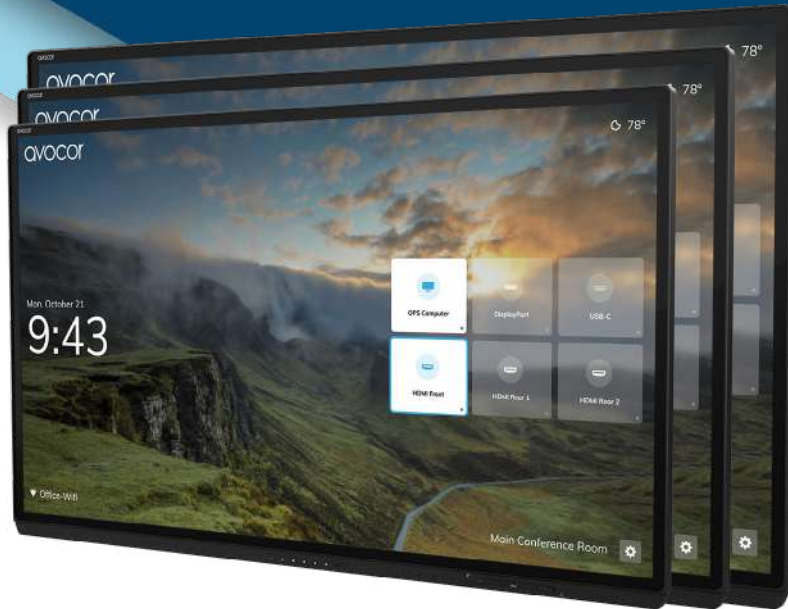

## START YOUR MEETINGS QUICKLY AND SIMPLY

Reduce time spent setting up your meeting with **single Type-C connectivity** that connects the display to any laptop in seconds. This single cable delivers 4k video, audio and USB touch while getting Ethernet, and power instantly, and the 4K HDMI output can drive a 2nd display with ease.

Built-in Doppler proximity sensors detect movement and starts-up the display without any physical contact. The **wake-on-presence sensors** detect people in the room, triggering the display to automatically wake when the room is occupied and to go into power-saving mode if no movement is detected.

The bezel-free interactive display utilizes the latest generation of **Avocor Intelligent Touch which supports palm rejection and up to 4 passive pens**. Offering object recognition as well as easily switching between pen, finger, and palm, the G series delivers a realistic writing experience, creating a fluid collaborative environment for all teammates.

**Three top-edge USB ports** provide easy-to-access guest connections and makes the addition of a camera simple for a seamless video conferencing solution. Integrated high-quality speakers provide a **40w crystal-clear audio experience**, while the active microphone ensures low distortion and superior echo-cancellation.