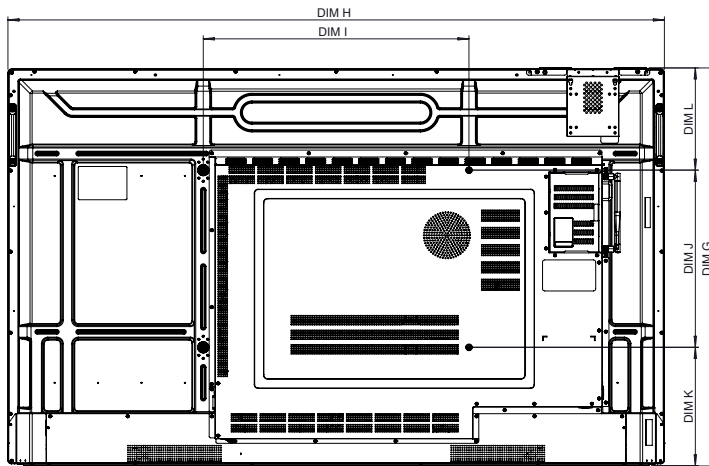

COMPLIANCE & CERTIFICATION

Regulatory Certifications	CE, FCC, IC, UL, CUL, CB, RCM
Energy Star Certified	65": Yes 75": Yes 86": No

ActivPanel LX

PHYSICAL SPECIFICATIONS

Panel Dimensions	65": 1482 x 899 x 110 mm (58.3 x 35.4 x 4.3 in) 75": 1716 x 1033 x 110 mm (67.6 x 40.7 x 4.3 in) 86": 1962 x 1171 x 110 mm (77.2 x 46.1 x 4.3 in)
Packed Dimensions	65": 1640 x 1010 x 185 mm (64.6 x 39.8 x 7.3 in) 75": 1860 x 1130 x 185 mm (73.2 x 44.5 x 7.3 in) 86": 2095 x 1270 x 185 mm (82.5 x 50 x 7.3 in)
Panel Net Weight	65": 36.6 kg (80.7 lb) 75": 50 kg (110.2 lb) 86": 63.4 kg (139.8 lb)
Packed Weight	65": 46.7 kg (103 lb) 75": 61.6 kg (135.8 lb) 86": 76.6 kg (168.9 lb)
VESA Mount Point	65": 600 x 400 mm (23.6 x 15.7 in) 75": 800 x 400 mm (31.5 x 15.7 in) 86": 800 x 600 mm (31.5 x 23.6 in)

ActivPanel LX

TECHNICAL DRAWINGS

65"

Front

DIM	DIMENSION (mm)
A	1642
B	1431
C	805
D	65

Back

Side

DIM ID	DIMENSION
E	108
F	88
G	899
H	1482
I	600
J	400
K	268
L	231

ActivPanel LX

TECHNICAL DRAWINGS

75"

Front

DIM	DIMENSION (mm)
A	1895
B	1652
C	930
D	68

Back

Side

DIM ID	DIMENSION
E	108
F	88
G	1033
H	1716
I	800
J	400
K	333
L	300

ActivPanel LX

TECHNICAL DRAWINGS

86"

Front

DIM	DIMENSION (mm)
A	2177
B	1897
C	1068
D	68

Back

Side

DIM ID	DIMENSION
E	108
F	88
G	1171
H	1962
I	800
J	600
K	302
L	269