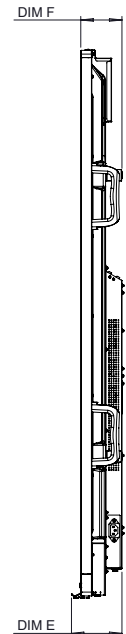

AUDIO

Dual Front-facing Speakers	2 x 15 W (peak)
----------------------------	-----------------

COMPUTING

Operating System	No OS
------------------	-------

CONNECTIVITY

OPS Slot	1
HDMI 2.0 (Front)	1
HDMI 2.0 (Rear)	2
USB-A 2.0 (Front)	1
USB-A 2.0 (Rear)	2
USB-B 2.0 Touch (Front)	1
USB-B 2.0 Touch (Rear)	1
USB-C 2.0 15 W Power Delivery (Front)	1
LAN In (10/100/1000)	1
LAN Out (10/100/1000)	1
VGA	1
Wake-on-LAN	Yes
Audio In (3.5 mm)	1
Audio Out (3.5 mm)	1
RS232	1

ActivPanel LX

TECHNICAL DRAWINGS

65"

Front

DIM	DIMENSION (mm)
A	1642
B	1431
C	805
D	65

Back

Side

DIM ID	DIMENSION
E	108
F	88
G	899
H	1482
I	600
J	400
K	268
L	231

ActivPanel LX

TECHNICAL DRAWINGS

75"

Front

DIM	DIMENSION (mm)
A	1895
B	1652
C	930
D	68

Back

Side

DIM ID	DIMENSION
E	108
F	88
G	1033
H	1716
I	800
J	400
K	333
L	300

ActivPanel LX

TECHNICAL DRAWINGS

86"

Front

DIM	DIMENSION (mm)
A	2177
B	1897
C	1068
D	68

Back

Side

DIM ID	DIMENSION
E	108
F	88
G	1171
H	1962
I	800
J	600
K	302
L	269