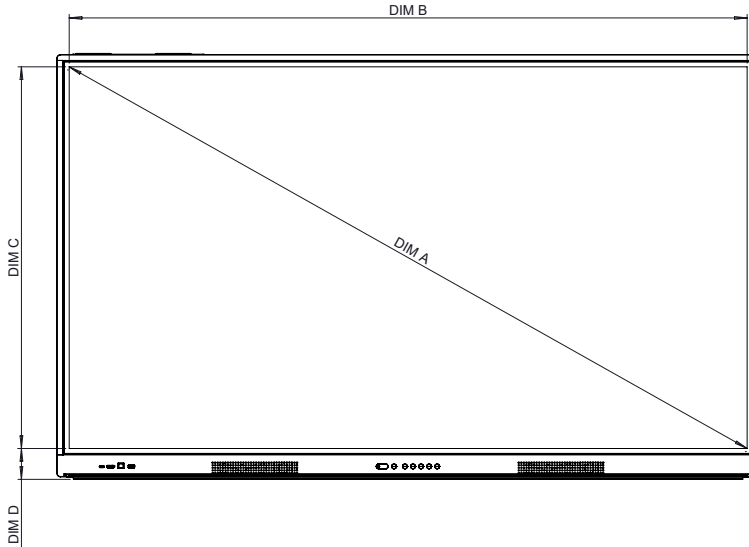

COMPLIANCE & CERTIFICATION

Regulatory Certifications	CE, FCC, IC, UL, CUL, CB, RCM
Energy Star Certified	65": Yes 75": Yes 86": No

ActivPanel LX

PHYSICAL SPECIFICATIONS

Panel Dimensions	65": 1482 x 899 x 110 mm (58.3 x 35.4 x 4.3 in) 75": 1716 x 1033 x 110 mm (67.6 x 40.7 x 4.3 in) 86": 1962 x 1171 x 110 mm (77.2 x 46.1 x 4.3 in)
Packed Dimensions	65": 1640 x 1010 x 185 mm (64.6 x 39.8 x 7.3 in) 75": 1860 x 1130 x 185 mm (73.2 x 44.5 x 7.3 in) 86": 2095 x 1270 x 185 mm (82.5 x 50 x 7.3 in)
Panel Net Weight	65": 36.6 kg (80.7 lb) 75": 50 kg (110.2 lb) 86": 63.4 kg (139.8 lb)
Packed Weight	65": 46.7 kg (103 lb) 75": 61.6 kg (135.8 lb) 86": 76.6 kg (168.9 lb)
VESA Mount Point	65": 600 x 400 mm (23.6 x 15.7 in) 75": 800 x 400 mm (31.5 x 15.7 in) 86": 800 x 600 mm (31.5 x 23.6 in)

ActivPanel LX

TECHNICAL DRAWINGS

65"

Front

DIM	DIMENSION (mm)
A	1642
B	1431
C	805
D	65

Back

Side

DIM ID	DIMENSION
E	108
F	88
G	899
H	1482
I	600
J	400
K	268
L	231

ActivPanel LX

TECHNICAL DRAWINGS

75"

Front

DIM	DIMENSION (mm)
A	1895
B	1652
C	930
D	68

Back

Side

DIM ID	DIMENSION
E	108
F	88
G	1033
H	1716
I	800
J	400
K	333
L	300

ActivPanel LX

TECHNICAL DRAWINGS

86"

Front

DIM	DIMENSION (mm)
A	2177
B	1897
C	1068
D	68

Back

Side

DIM ID	DIMENSION
E	108
F	88
G	1171
H	1962
I	800
J	600
K	302
L	269