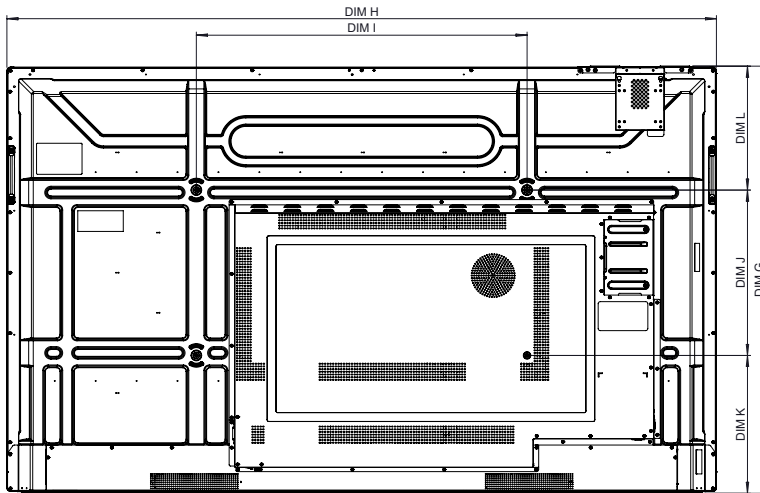

COMPLIANCE & CERTIFICATION

Regulatory Certifications	CE, FCC, IC, UL, CUL, CB, RCM
Energy Star Certified	65": Yes 75": Yes 86": No

ActivPanel LX

PHYSICAL SPECIFICATIONS

Panel Dimensions	65": 1482 x 899 x 110 mm (58.3 x 35.4 x 4.3 in) 75": 1716 x 1033 x 110 mm (67.6 x 40.7 x 4.3 in) 86": 1962 x 1171 x 110 mm (77.2 x 46.1 x 4.3 in)
Packed Dimensions	65": 1640 x 1010 x 185 mm (64.6 x 39.8 x 7.3 in) 75": 1860 x 1130 x 185 mm (73.2 x 44.5 x 7.3 in) 86": 2095 x 1270 x 185 mm (82.5 x 50 x 7.3 in)
Panel Net Weight	65": 36.6 kg (80.7 lb) 75": 50 kg (110.2 lb) 86": 63.4 kg (139.8 lb)
Packed Weight	65": 46.7 kg (103 lb) 75": 61.6 kg (135.8 lb) 86": 76.6 kg (168.9 lb)
VESA Mount Point	65": 600 x 400 mm (23.6 x 15.7 in) 75": 800 x 400 mm (31.5 x 15.7 in) 86": 800 x 600 mm (31.5 x 23.6 in)

ActivPanel LX

TECHNICAL DRAWINGS

65"

Front

DIM	DIMENSION (mm)
A	1642
B	1431
C	805
D	65

Back

Side

DIM ID	DIMENSION
E	108
F	88
G	899
H	1482
I	600
J	400
K	268
L	231

ActivPanel LX

TECHNICAL DRAWINGS

75"

Front

DIM	DIMENSION (mm)
A	1895
B	1652
C	930
D	68

Back

Side

DIM ID	DIMENSION
E	108
F	88
G	1033
H	1716
I	800
J	400
K	333
L	300

ActivPanel LX

TECHNICAL DRAWINGS

86"

Front

DIM	DIMENSION (mm)
A	2177
B	1897
C	1068
D	68

Back

Side

DIM ID	DIMENSION
E	108
F	88
G	1171
H	1962
I	800
J	600
K	302
L	269