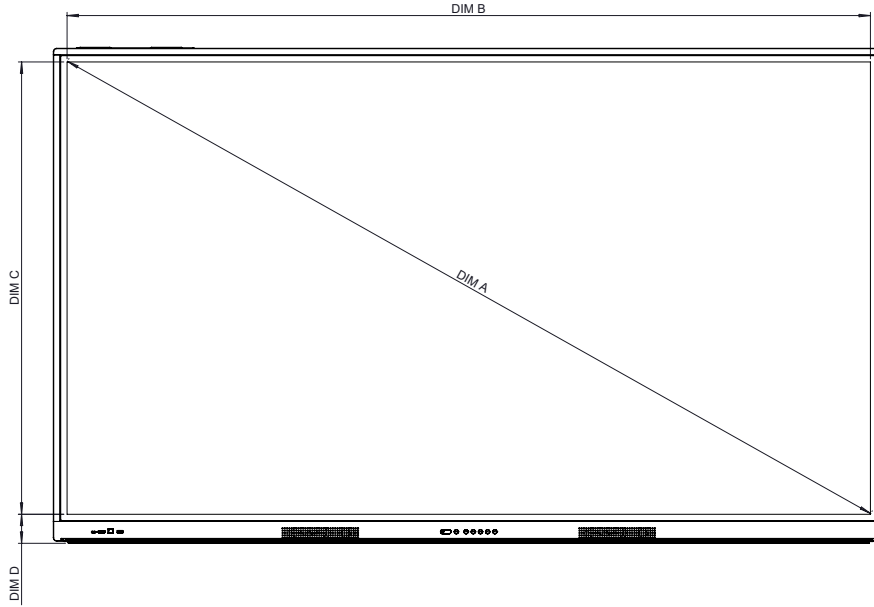

COMPLIANCE & CERTIFICATION

Regulatory Certifications	CE, FCC, IC, UL, CUL, CB, RCM
Energy Star Certified	65": Yes 75": Yes 86": No

ActivPanel LX

PHYSICAL SPECIFICATIONS

Panel Dimensions	65": 1482 x 899 x 110 mm (58.3 x 35.4 x 4.3 in) 75": 1716 x 1033 x 110 mm (67.6 x 40.7 x 4.3 in) 86": 1962 x 1171 x 110 mm (77.2 x 46.1 x 4.3 in)
Packed Dimensions	65": 1640 x 1010 x 185 mm (64.6 x 39.8 x 7.3 in) 75": 1860 x 1130 x 185 mm (73.2 x 44.5 x 7.3 in) 86": 2095 x 1270 x 185 mm (82.5 x 50 x 7.3 in)
Panel Net Weight	65": 36.6 kg (80.7 lb) 75": 50 kg (110.2 lb) 86": 63.4 kg (139.8 lb)
Packed Weight	65": 46.7 kg (103 lb) 75": 61.6 kg (135.8 lb) 86": 76.6 kg (168.9 lb)
VESA Mount Point	65": 600 x 400 mm (23.6 x 15.7 in) 75": 800 x 400 mm (31.5 x 15.7 in) 86": 800 x 600 mm (31.5 x 23.6 in)

ActivPanel LX

TECHNICAL DRAWINGS

65"

Front

DIM	DIMENSION (mm)
A	1642
B	1431
C	805
D	65

Back

Side

DIM ID	DIMENSION
E	108
F	88
G	899
H	1482
I	600
J	400
K	268
L	231

ActivPanel LX

TECHNICAL DRAWINGS

75"

Front

DIM	DIMENSION (mm)
A	1895
B	1652
C	930
D	68

Back

Side

DIM ID	DIMENSION
E	108
F	88
G	1033
H	1716
I	800
J	400
K	333
L	300

ActivPanel LX

TECHNICAL DRAWINGS

86"

Front

DIM	DIMENSION (mm)
A	2177
B	1897
C	1068
D	68

Back

Side

DIM ID	DIMENSION
E	108
F	88
G	1171
H	1962
I	800
J	600
K	302
L	269