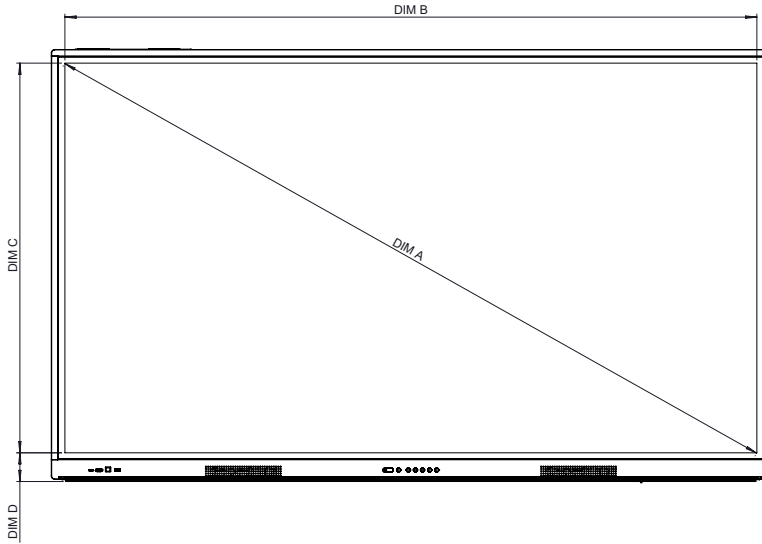

COMPLIANCE & CERTIFICATION

Regulatory Certifications	CE, FCC, IC, UL, CUL, CB, RCM
Energy Star Certified	65": Yes 75": Yes 86": No

ActivPanel LX

PHYSICAL SPECIFICATIONS

Panel Dimensions	65": 1482 x 899 x 110 mm (58.3 x 35.4 x 4.3 in) 75": 1716 x 1033 x 110 mm (67.6 x 40.7 x 4.3 in) 86": 1962 x 1171 x 110 mm (77.2 x 46.1 x 4.3 in)
Packed Dimensions	65": 1640 x 1010 x 185 mm (64.6 x 39.8 x 7.3 in) 75": 1860 x 1130 x 185 mm (73.2 x 44.5 x 7.3 in) 86": 2095 x 1270 x 185 mm (82.5 x 50 x 7.3 in)
Panel Net Weight	65": 36.6 kg (80.7 lb) 75": 50 kg (110.2 lb) 86": 63.4 kg (139.8 lb)
Packed Weight	65": 46.7 kg (103 lb) 75": 61.6 kg (135.8 lb) 86": 76.6 kg (168.9 lb)
VESA Mount Point	65": 600 x 400 mm (23.6 x 15.7 in) 75": 800 x 400 mm (31.5 x 15.7 in) 86": 800 x 600 mm (31.5 x 23.6 in)

ActivPanel LX

TECHNICAL DRAWINGS

65"

Front

DIM	DIMENSION (mm)
A	1642
B	1431
C	805
D	65

Back

Side

DIM ID	DIMENSION
E	108
F	88
G	899
H	1482
I	600
J	400
K	268
L	231

ActivPanel LX

TECHNICAL DRAWINGS

75"

Front

DIM	DIMENSION (mm)
A	1895
B	1652
C	930
D	68

Back

Side

DIM ID	DIMENSION
E	108
F	88
G	1033
H	1716
I	800
J	400
K	333
L	300

ActivPanel LX

TECHNICAL DRAWINGS

86"

Front

DIM	DIMENSION (mm)
A	2177
B	1897
C	1068
D	68

Back

Side

DIM ID	DIMENSION
E	108
F	88
G	1171
H	1962
I	800
J	600
K	302
L	269