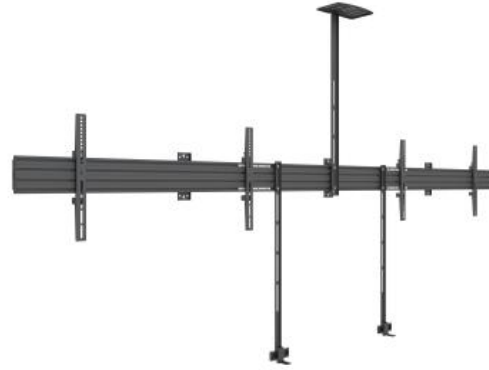

Ready when you are

M Pro Series - Side by Side with brackets 90"

Article: 7 350 073 738 922

M Pro Series - Side by Side with brackets 90" - Wall mount for LCD display, steel, 2 screen, single side, fixed, VESA Max 800x400 - screen size: 32"-90" - black

Product category: PRO SERIES

Specification

M Pro Series - Side by Side with brackets 90"

Article No:	7 350 073 738 922
For screen size:	32"-90"
Type:	Single Side MBW2U
Universal & VESA standard:	100x100, 100x200, 200x100, 200x200, 300x300, 400x200, 400x400, 600x400, 800x400
Material:	Steel, Aluminium, Plastic
Color:	Black
Surface Finish:	Powder coating
Weight:	15.5 kg
Measurements	106.5cm x 18cm x 12 cm
Max Load:	70 kg per screen
Tilt:	No
Swivel:	No
Rotate:	No
Cable Management:	Yes
Options:	M Pro Series Parts
Certifications:	CE
Warranty:	5 years