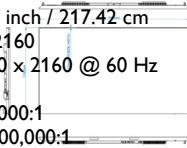

Specifications

Picture/Display

- Diagonal screen size: 85.6 inch / 217.42 cm
- Panel resolution: 3840 x 2160
- Optimum resolution: 3840 x 2160 @ 60 Hz
- Brightness: 350 cd/m²
- Contrast ratio (typical): 1000:1
- Dynamic contrast ratio: 500,000:1
- Aspect ratio: 16:9
- Response time (typical): 8 ms
- Pixel pitch: 0.4935 (H) x 0.4935 (V) mm

- Display colours: 1.07 billion
- Viewing Angle (H/V): 178 / 178 degree
- Picture enhancement: 3/2 - 2/2 motion pull down, Motion compensation, deinterlacing, 3D MA deinterlacing, Dynamic contrast enhancement, Progressive scan
- Operating system: Windows 10

Connectivity

- Video input: Display Port 1.2 (x 1), HDMI 2.0 (x 4), DVI-I (x 1), USB 2.0 (x 2), USB 3.0 (x 2), USB-C
- Video output: DisplayPort 1.2 (x 1), DVI - D (x 1), HDMI 2.0 (x 2)
- Audio input: 3.5 mm Jack (x 1)
- Audio output: 3.5 mm Jack (x 2)
- Other connections: micro SD, OPS
- External control: RJ45, RS232C (in/out) 2.5 mm jack, IR (in/out) 3.5 mm jack