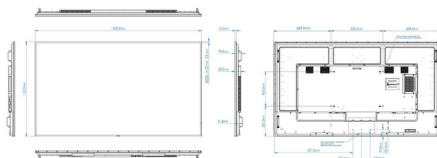

Power

- Standby power consumption: <0.5 W
- Mains power: 100 ~ 240 VAC, 50 ~ 60 Hz
- Consumption (Typical): 410 W
- Consumption (Max): 600 W
- Energy Label Class: G

Operating conditions

- Temperature range (operation): 0 ~ 40 °C
- Temperature range (storage): -20 ~ 60 °C
- Altitude: 0 ~ 3000 m
- MTBF: 50,000 hour(s)
- Humidity range (operation)[RH]: 20–80% RH (No condensation)
- Humidity range (storage) [RH]: 5–95% RH (No condensation)

Sound

- Built-in speakers: 2 x 10 W RMS

Accessories

- Included accessories: Quick start guide, RS232 cable, AC Power Cord, IR sensor cable (1.8 M), Remote Control and AAA Batteries
- Included Accessories: RS232 daisy-chain cable, Philips logo (x 1), AC Switch Cover, USB Cover (x 1), Screws

Multimedia Applications

- USB Playback Audio: AAC, HEAAC, MPEG
- USB Playback Picture: BMP, JPEG, PNG
- USB Playback Video: MPEG, H.263, H.264, H.265

Miscellaneous

- On-Screen Display Languages: English, French, German, Spanish, Polish, Turkish, Russian, Italian, Simplified Chinese, Traditional Chinese, Arabic, Japanese, Danish, Dutch, Finnish, Norwegian, Portuguese, Swedish
- Regulatory approvals: CE, RoHS, BSMI, CB, CCC, CU, EMF, ETL, FCC, Class A, PSB, VCCI, J-Moss, PSE
- Warranty: 3 year warranty

Internal Player

- CPU: 2 x A53 + 2 x A73
- GPU: ARM Mali G51
- Memory: 3 GB DDR
- Storage: 32 GB eMMC

Issue date 2022-10-19

Version: 9.0.1

12 NC: 8670 001 68937
EAN: 87 12581 76937 6

© 2022 Koninklijke Philips N.V.
All Rights reserved.

Specifications are subject to change without notice.
Trademarks are the property of Koninklijke Philips N.V.
or their respective owners.

www.philips.com