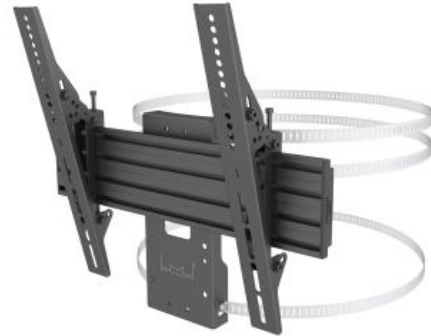

Ready when you are

Pro Series - M Wallmount Column

Article: 7 350 073 738 458

M Pro Series - Wallmount Column - Wall mount for LCD display, steel, 1 screen, single side, tilt, VESA Max 400x400 - screen size: 32"-65" - black

Product category: PRO SERIES

Specification

M Pro Series - Wallmount Column

Article No:	7 350 073 738 458
For screen size:	32"-65"
Type:	Single Side MBW1U
Universal & VESA standard:	100x100 200x200 300x300 400x400 mm
Material:	Steel, Aluminium
Color:	Black
Surface Finish:	Powder coating
Weight:	5.4 kg
Measurements	75.0x98x16cm
Max Load:	35 kg
Height Adjustment:	Yes, 10mm
Tilt:	Yes, -6~15°
Swivel:	Yes, 360°
Rotate:	Yes, ±4°
Cable Management:	No
Options:	M Pro Series Parts
Certifications:	CE
Warranty:	5 years