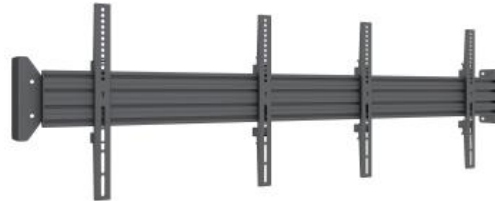

Ready when you are

M Wallmount Pro MBWW2U Fixed Black, 200cm

Article: 7 350 073 737 833

M Wallmount Pro MBWW2U Fixed Black, 200cm - Wall to wall mount for LCD display, steel, 1 screen, single side, fixed, VESA Max 400x400 - screen size: 32"-43" - black

Product category: PRO SERIES

Specification

M Wallmount Pro MBWW2U Fixed Black, 200cm

Article No:	7 350 073 737 833
For screen size:	32"-43"
Type:	Single Side MBWW2U
Universal & VESA standard:	100x100,200x100, 200x200,200x400,400x200,400x400,400x400
Material:	Steel, Aluminum, Plastic
Color:	Black
Surface Finish:	Powder coating
Weight:	5.8 kg
Measurements	102.2 x 19.1 x13cm
Max Load:	30 kg per screen
Tilt:	No
Swivel:	No
Height:	10mm height adjustment
Cable Management:	Yes
Options:	M Pro Series Parts
Certifications:	NA
Warranty:	5 years