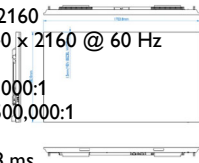

Specifications

Picture/Display

- Diagonal screen size: 74.5 inch / 189.3 cm
- Panel resolution: 3840 x 2160
- Optimum resolution: 3840 x 2160 @ 60 Hz
- Brightness: 350 cd/m²
- Contrast ratio (typical): 1000:1
- Dynamic contrast ratio: 500,000:1
- Aspect ratio: 16:9
- Response time (typical): 8 ms
- Pixel pitch: 0.4935 (H) x 0.4935 (V)
- Display colours: 1.07 billion

- Viewing Angle (H / V): 178 / 178 degree
- Picture enhancement: 3/2 - 2/2 motion pull down, Motion compens. deinterlacing, 3D MA deinterlacing, Dynamic contrast enhancement, Progressive scan
- Operating system: Windows 10

Connectivity

- Video input: Display Port 1.2 (x 1), DVI-I (x 1), HDMI 2.0 (x 4), USB-C, USB 2.0 (x 2), USB 3.0

- (x 2)
- Video output: DisplayPort 1.2 (x 1), DVI - D (x 1), HDMI 2.0 (x 2)
- Audio input: 3.5 mm Jack (x 1)
- Audio output: 3.5 mm Jack (x 2)
- Other connections: OPS, micro SD
- External control: RJ45, RS232C (in/out) 2.5 mm jack, IR (in/out) 3.5 mm jack