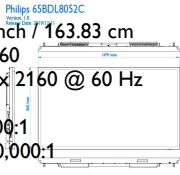

Specifications

Picture/Display

- Diagonal screen size: 64.5 inch / 163.83 cm
- Panel resolution: 3840 x 2160
- Optimum resolution: 3840 x 2160 @ 60 Hz
- Brightness: 350 cd/m²
- Contrast ratio (typical): 1300:1
- Dynamic contrast ratio: 500,000:1
- Aspect ratio: 16:9
- Response time (typical): 9 ms
- Pixel pitch: 0.372 (H) x 0.372 (V) mm
- Display colours: 1.07 billion

Video formats

Resolution	Refresh rate
1080p	50, 60 Hz
576p	50 Hz
480p	60 Hz
1080i	50, 60 Hz
4K x 2K	50, 60 Hz
720p	50, 60 Hz

• UHD Formats: 3840 x 2160, 24, 25, 30, 60 Hz, 3840 x 2160, 50 Hz

Dimensions

- Set dimensions (W x H x D): 1485.1 x 86.10 x 86.2 mm (D@wall mount)/ 97.4 mm (D@speaker Cover) mm
- Set dimensions in inch (W x H x D): 58.47 x 33.86 x 3.39 (D@wall mount)/ 3.83 (D@speaker Cover) inch
- Bezel width: 1.50 mm(even)
- Product weight (lb): 104.34 lb
- Product weight: 47.33 kg
- Wall Mount: 400 (H) x 400 (V) mm, M8
- Smart Insert mount: 6*M4*L6 (100 mm x 100 mm)