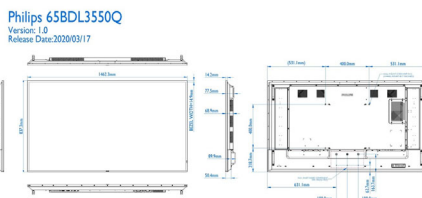

Operating conditions

- Altitude: 0 ~ 3000 m
- Temperature range (operation): 0 ~ 40 °C
- Temperature range (storage): -20 ~ 60 °C
- MTBF: 30,000 hour(s)
- Humidity range (operation)[RH]: 20~80% RH (No condensation)
- Humidity range (storage) [RH]: 5~95% RH (No condensation)

Power

- Mains power: 100~240 V~, 50/60 Hz
- Standby power consumption: <0.5 W
- Power Saving Features: Smart Power
- Consumption (Max): 210 W

- Consumption (Typical): 155 W
- Energy Label Class: G

Sound

- Built-in speakers: 2 x 10 W RMS

Accessories

- Included accessories: AC Power Cord, RS232 cable, Remote Control, Batteries for remote control, Quick start guide
- Included Accessories: IR sensor cable (1.8 m) (x 1), RS232 daisy-chain cable, M3 screw (x 2), Philips logo (x 1), USB Cover (x 1)

Multimedia Applications

- USB Playback Video: MPEG, H.264, H.263, H.265
- USB Playback Picture: BMP, JPEG, PNG
- USB Playback Audio: AAC, HEAAC, MPEG

Miscellaneous

- Warranty: 3 year warranty
- On-Screen Display Languages: Simplified Chinese, Traditional Chinese, English, French, German, Italian, Polish, Russian, Spanish, Turkish, Japanese, Arabic
- Regulatory approvals: CE, CB, BSMI, CU, EPA, ETL, FCC, Class A, PSB, VCCI, J-Moss

Internal Player

- CPU: Dual core cortex A53 1.1 GHz, Dual core cortex A73 1.15 GHz
- GPU: ARM Mali G51
- Memory: 2 GB DDR3, 8 GB

Issue date 2022-11-10

Version: 7.1.1

12 NC: 8670 001 66122
EAN: 87 12581 76544 6

© 2022 Koninklijke Philips N.V.
All Rights reserved.

Specifications are subject to change without notice.
Trademarks are the property of Koninklijke Philips N.V.
or their respective owners.

www.philips.com