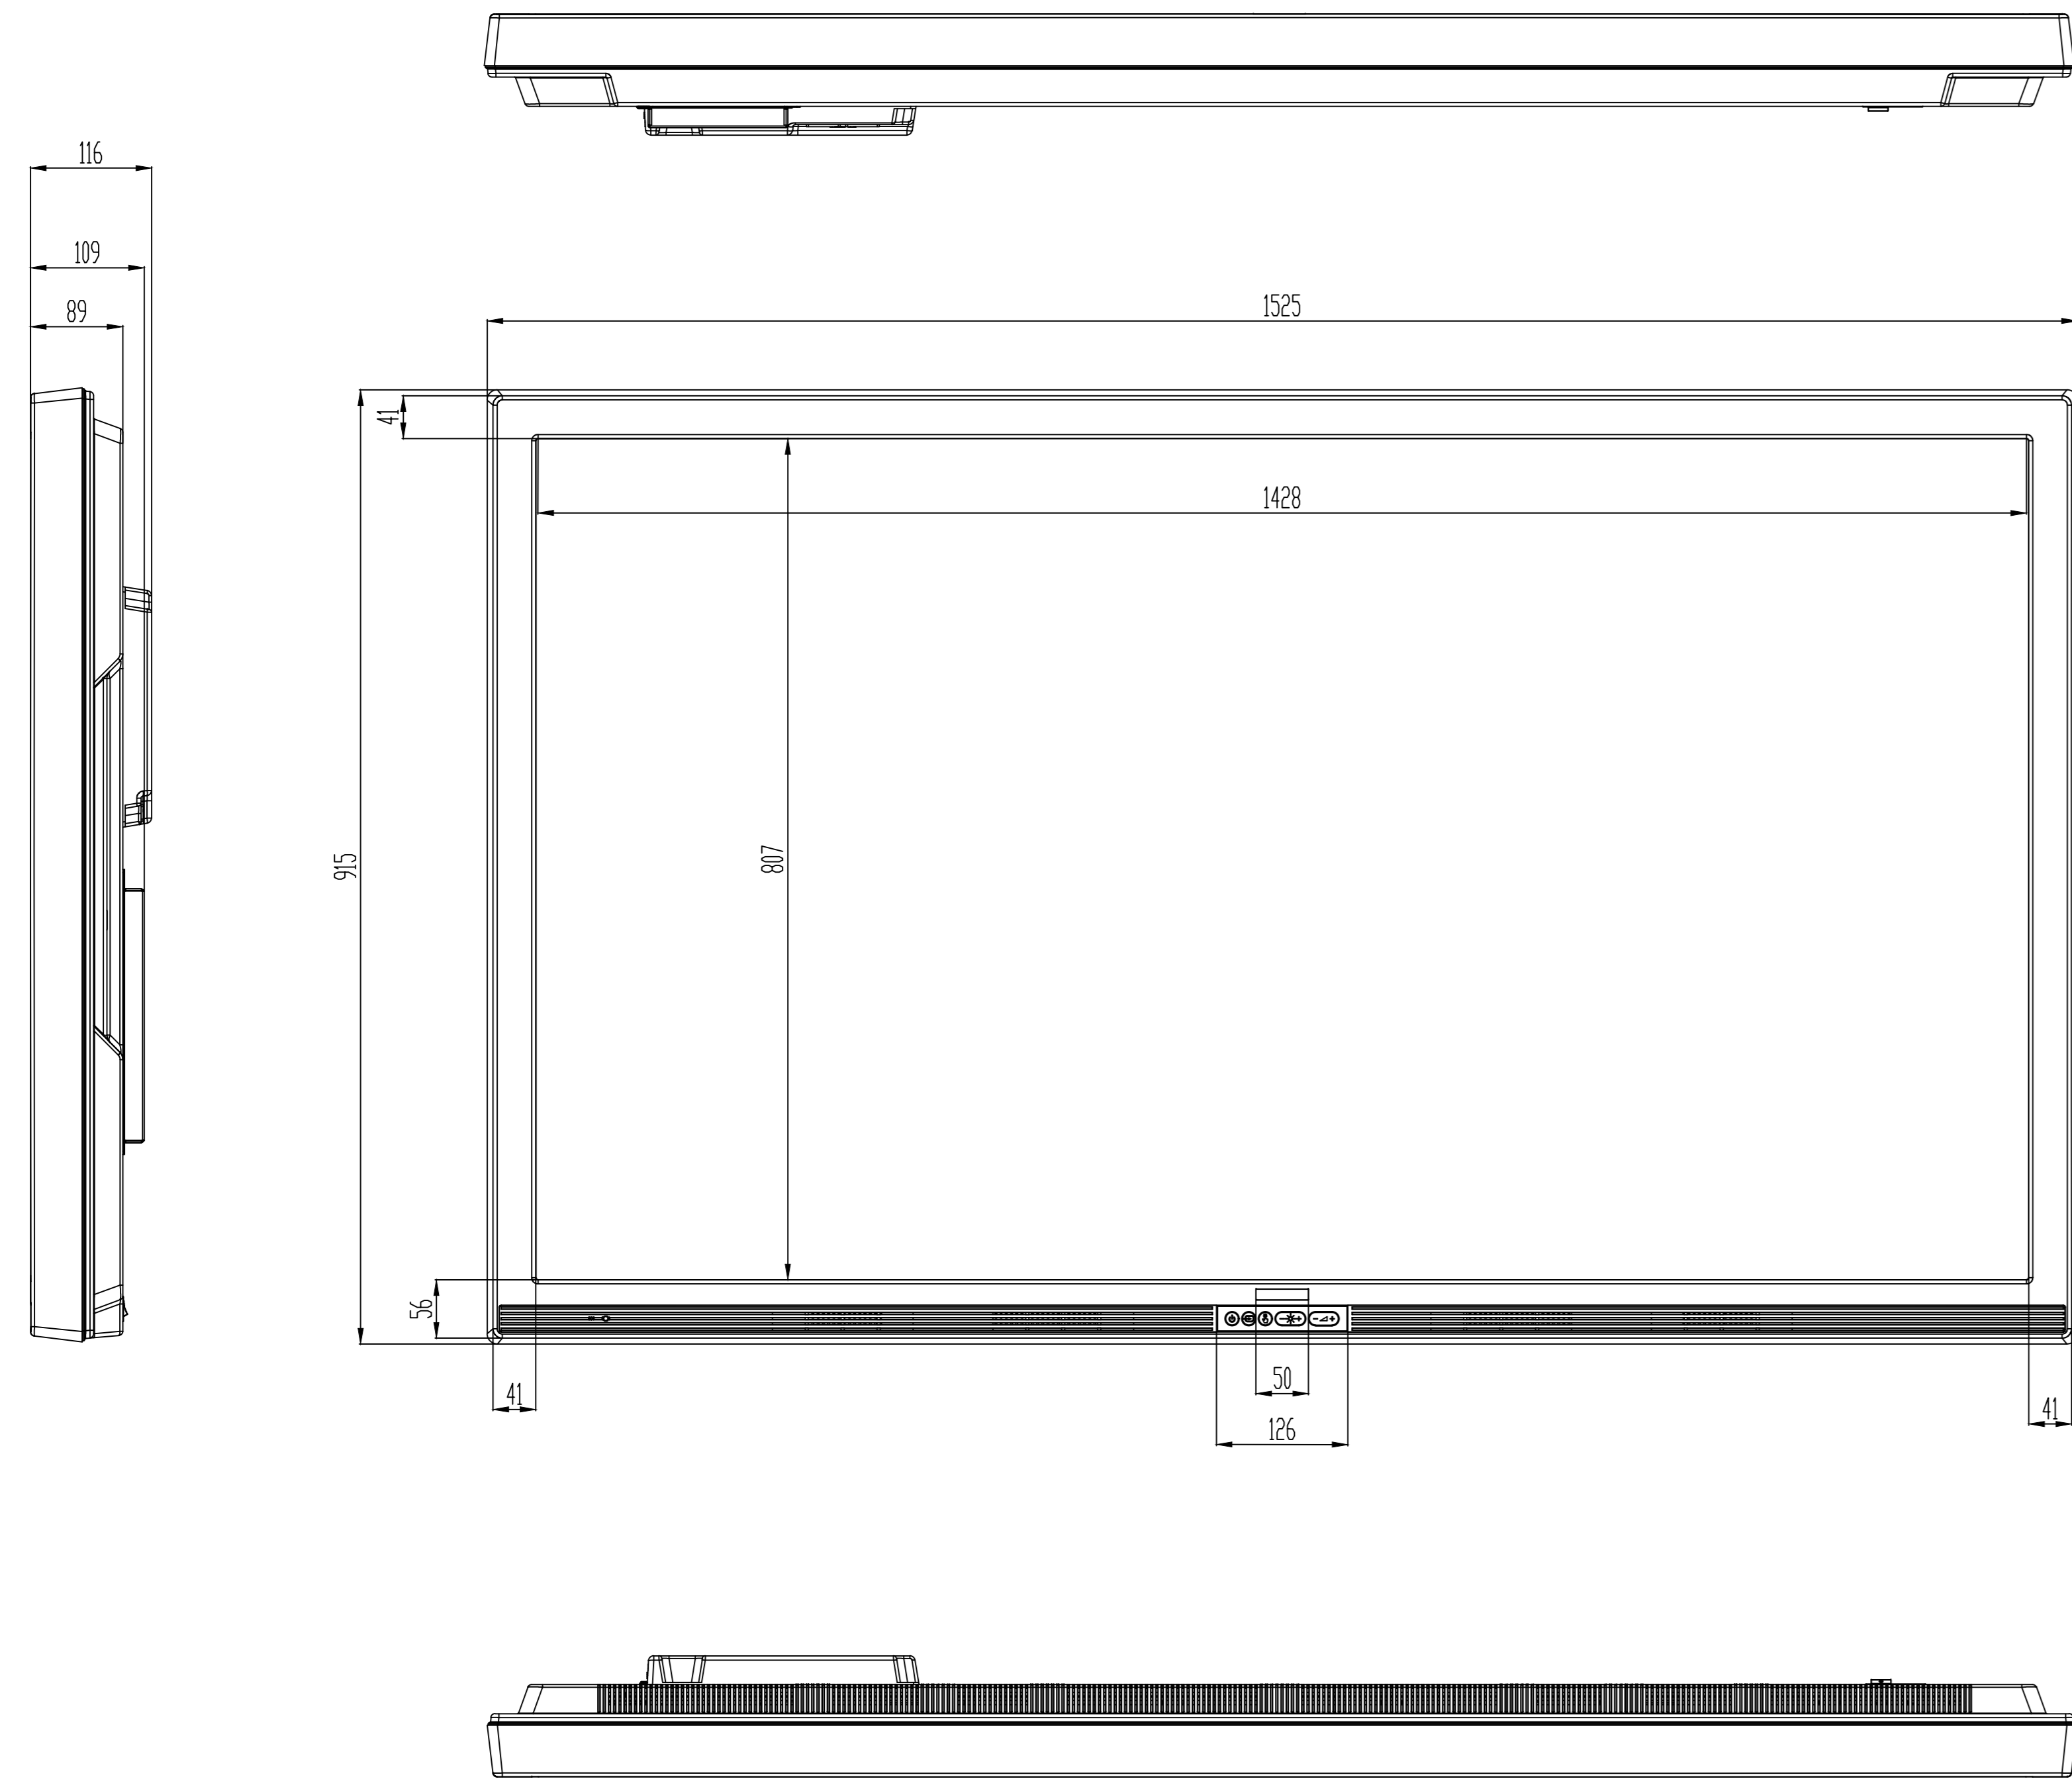

REV.NO	DATE/TARİH	NOTES/AÇIKLAMALAR
1	31.03.2023	CİZİM OLUSTURULDU

MODEL	DIMENSIONS (mm)		
	WIDTH mm	DEPTH mm	HEIGHT mm
65499 IFPD MB450VS			
PRODUCT	1525	116	915
PACKAGING	1765	265	1100

TOLERANCES	K	NAME:	REV:
0.00/50.00	±0.10	65499 IFPD MB450VS	R01
50.01/100.00	±0.30	CREATED : ISIK ELCIN ONGUN	DATE: 31.03.2023
100.01/250.00	±0.50	LAST REV. : ISIK ELCIN ONGUN	SHEET: 1 / 1
250.01/500.00	±0.75	CHECK : Hakan KÖYUNCUOĞLU	SCALE : 1
500.01/1000.00	±1.00	APPRV. : Deniz ÇETİNYÜREK	 UNIT mm
1000.01/2500.00	±1.50		
ANGLES	±0.5°	VESTEL VESTEL ELECTRONICS / DİJİTAL PRODUCTS OPERATIONS MANİSA/TURKIYE TEL:+90.236.2130660 FAX:+90.236.2130512	