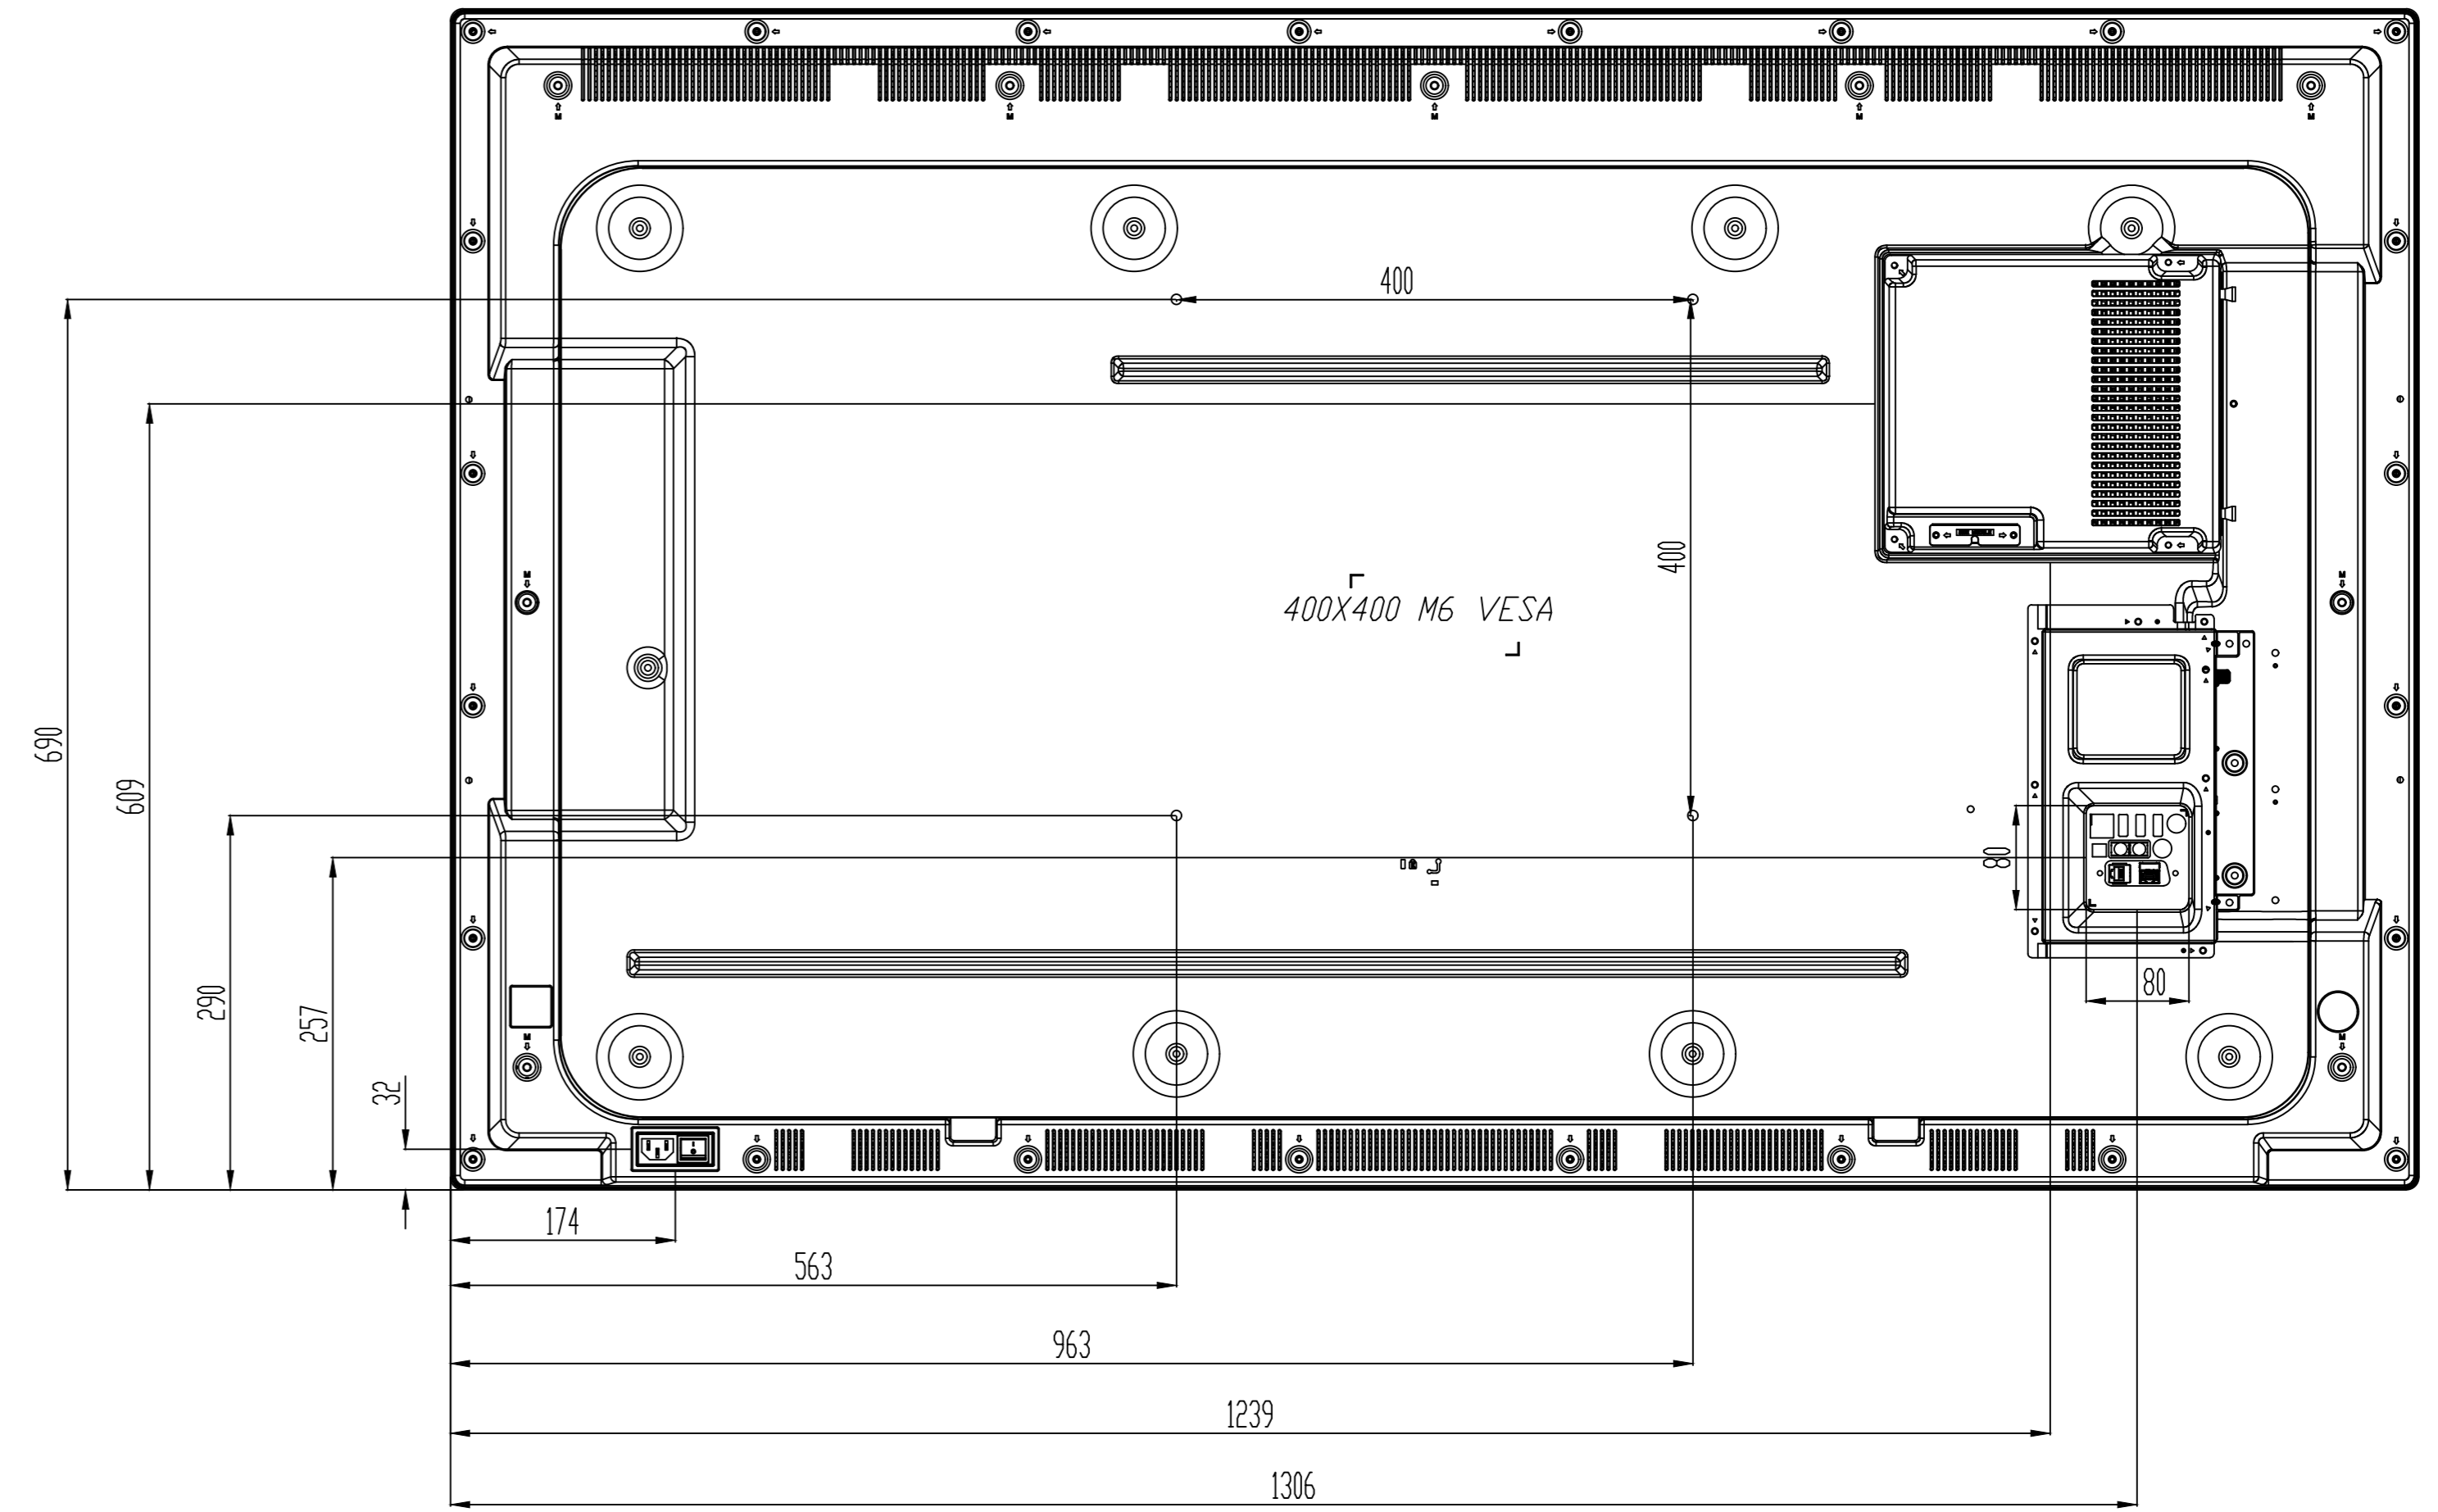

REV.NO	DATE/TARİH	NOTES/AÇIKLAMALAR
1	31.03.2023	CİZİM OLUSTURULDU

MODEL	DIMENSIONS (mm)		
	WIDTH mm	DEPTH mm	HEIGHT mm
65499 IFPD MB450VS			
PRODUCT	1525	116	915
PACKAGING	1765	265	1100

TOLERANCES	K	NAME:	REV:
0.00/50.00	±0.10	65499 IFPD MB450VS	R01
50.01/100.00	±0.30	CREATED : ISIK ELCIN ONGUN	DATE: 31.03.2023
100.01/250.00	±0.50	LAST REV. : ISIK ELCIN ONGUN	SHEET: 1 / 1
250.01/500.00	±0.75	CHECK : Hakan KÖYUNCUOĞLU	SCALE : 1
500.01/1000.00	±1.00	APPRV. : Deniz ÇETİNYÜREK	 UNIT mm
1000.01/2500.00	±1.50		
ANGLES	±0.5°	VESTEL VESTEL ELECTRONICS / DİJİTAL PRODUCTS OPERATIONS MANİSA/TURKIYE TEL:+90.236.2130660 FAX:+90.236.2130512	