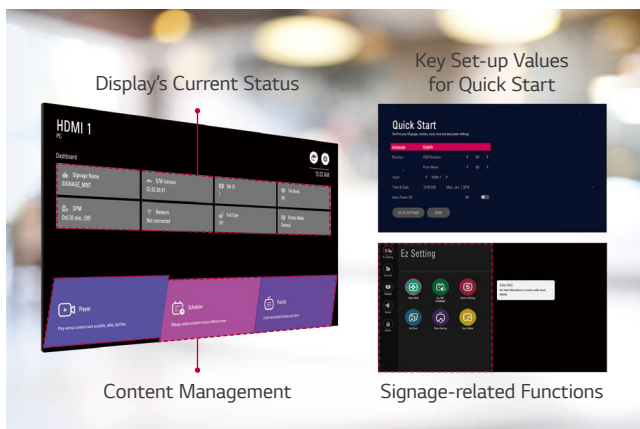

\* All images are intended to help you understand, and there may be some differences in practical use.

## USER CONVENIENCE

### Easy Color Adjustment

Depending on the content, the color temperature of the display can be easily adjusted in increments of 100K using a remote control.

### White Balance Adjustment

In conventional video walls, white balance was adjustable only in “full-white” mode, but the VL5G series allows you to modify each value of grey scale to achieve more detailed and precise white balance adjustment.