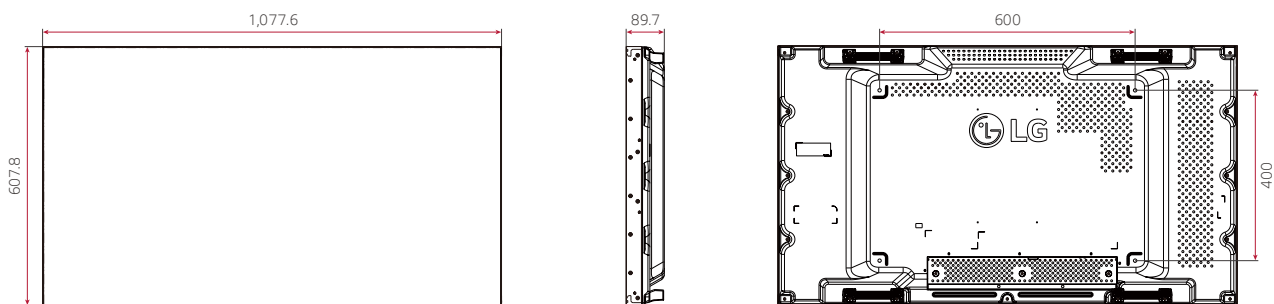

\* All images are intended to help you understand, and there may be some differences in practical use.

## 49VL5G

Screen Size	49"
Aspect Ratio	16 : 9
Native Resolution	FHD (1,920 × 1,080)
Brightness	500 nit
Contrast Ratio	1,000 : 1

## DIMENSION

(unit: mm)