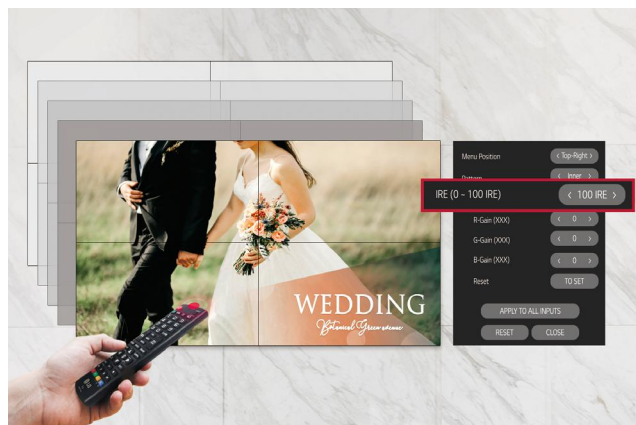

White Balance Adjustment

In conventional video walls, white balance was adjustable only in “full-white” mode, but the VL5G series allows you to modify each value of grey scale to achieve more detailed and precise white balance adjustment.