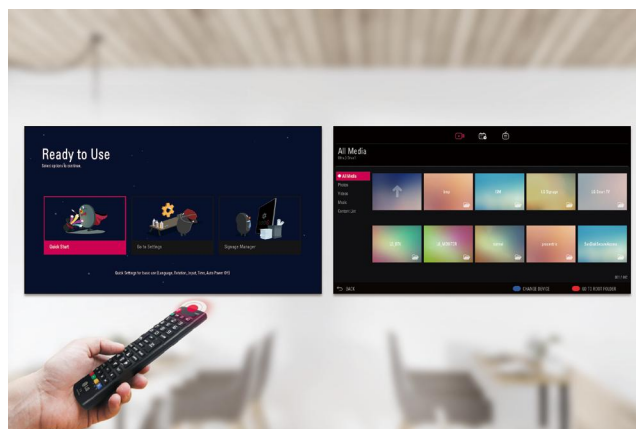

Intuitive GUI

The GUI (Graphic User Interface) is carefully designed with a four-way navigation remote control that lets users easily switch to other settings. Also, it adopts a large font for better visibility, which is necessary when users want to control displays from relatively far distances.

* All images are intended to help you understand, and there may be some differences in practical use.