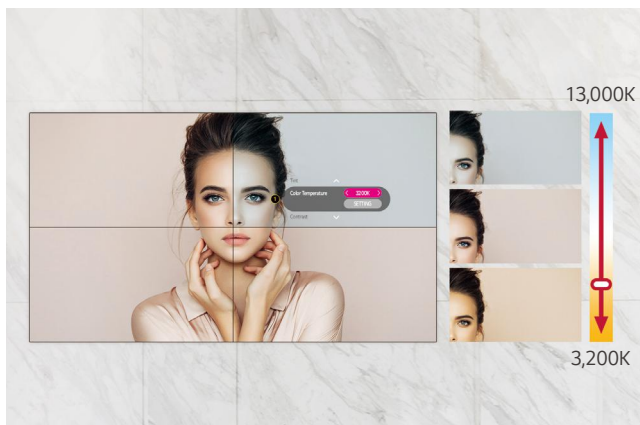

USER CONVENIENCE

Easy Color Adjustment

Depending on the content, the color temperature of the display can be easily adjusted in increments of 100K using a remote control.