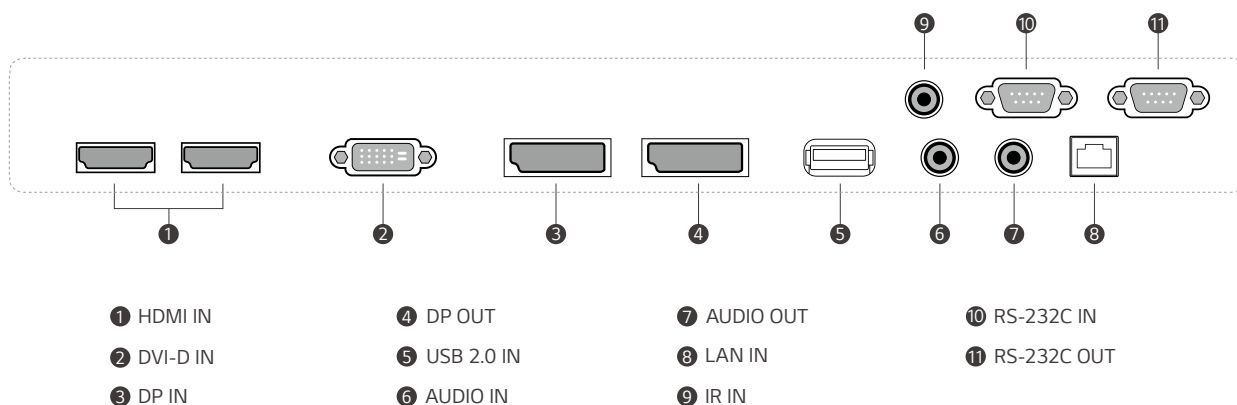

CONNECTIVITY

* Dimensions & Jack Panels may differ from the above image, so please contact LG sales team to verify before ordering.

Download
LG C-Display+
Mobile App
Google Play Store

- 🌐 www.lg.com/global/business/information-display
- 📺 www.youtube.com/c/LGCommercialDisplay
- 📘 www.facebook.com/LGInformationDisplay
- 🌐 www.linkedin.com/company/lginformationdisplay
- 🐦 twitter.com/LG_ID_HQ

LG may make changes to specifications and product descriptions without notice. Copyright © 2021 LG Electronics Inc. All rights reserved. "LG Life's Good" is a registered trademark of LG Corp. The names of products and brands mentioned here may be the trademarks of their respective owners.