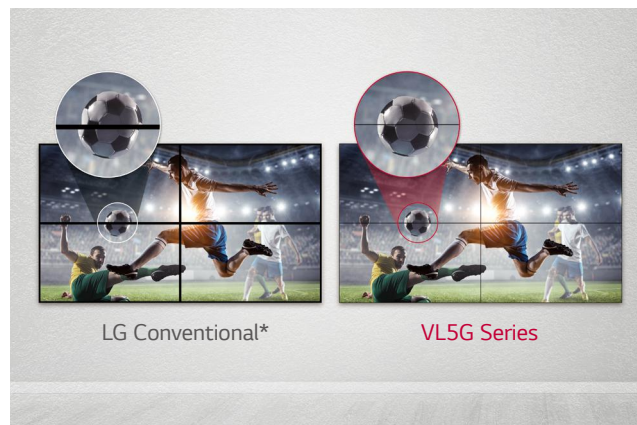

# Incredible Immersion with Ultra-Narrow Bezel

Ultra-Narrow  
Bezel

Wide  
Viewing Angle

Easy Color  
Adjustment

Efficient  
Operation

### Seamless Large Screens with Ultra-Narrow Bezel

The ultra-narrow bezel creates a visually stunning digital wall to effectively deliver dynamic content and immerse the viewers. The large screen it generates is enough to captivate the attention of passersby.

### Higher Viewing Angle

Large screens are usually positioned higher than human-eye level, making uniform picture quality essential for video walls. The viewing angle of the VL5G series is high enough to display vivid colors throughout the screen with no distortion.