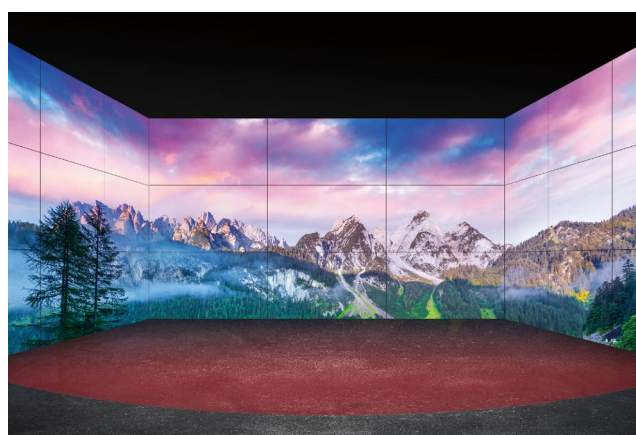

### Seamless Large Screens with Ultra-Narrow Bezel

The ultra-narrow bezel creates a visually stunning digital wall to effectively deliver dynamic content and immerse the viewers. The large screen it generates is enough to captivate the attention of passersby.

## VIVID AND DYNAMIC PICTURE QUALITY

40\*\* High Viewing Angle

### Higher Viewing Angle

Large screens are usually positioned higher than human-eye level, making uniform picture quality essential for video walls. The viewing angle of the VL5G series is high enough to display vivid colors throughout the screen with no distortion.

### Wide Viewing Angle

It is well known that LG IPS panel technology enables better control of liquid crystals, which in turn allows the screen to be viewed from virtually any angle. Because of this, the VL5G series captures the attention of and captivates more viewers with lifelike colors, regardless of their viewing position.