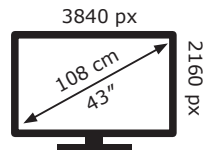

LG Electronics

43UN700P

54 kWh/1000h

ABCDEF**G**
HDR
82 kWh/1000h

2019/2013