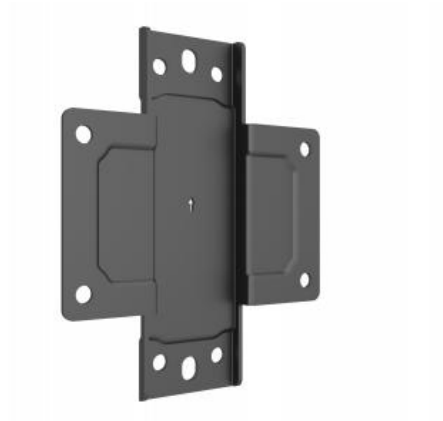

Ready when you are

M Pro Series - Wallmount Plate Small

Article: 7 350 073 734 184

M Wall Plate Small - Small wall plate, Part for Pro Series, steel, mounts to concrete and wood - black

Product category: PRO SERIES

Specification

M Pro Series - Wallmount Plate Small

Article No:	7 350 073 734 184
Type:	Part for M Pro Series
Material:	Steel
Color:	Black
Surface Finish:	Powder coating/Anodic Oxidation
Weight:	1 kg
Measurements	159x150x20.5 mm
Max Load:	30 kg per screen
Installation:	Mount to wall and rail
Warranty:	5 years