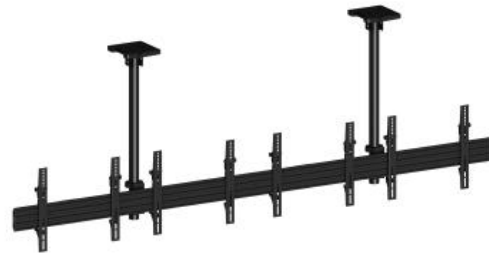

Ready when you are

M Menu Board Mount Pro MBC4X1U

Article: 7 350 073 733 958

M Menuboard Mount Pro MBC4X1U - Ceiling mount for LCD display, steel, 3m length, 4 screens, single side, tilt arms, VESA Max 600x400 - screen size: 40"-65" - black

Product category: PRO SERIES

Specification

M Menuboard Mount Pro MBC4X1U

Article No:	7 350 073 733 958
For screen size:	40"-65"
Type:	Single Side MBC4X1U
Universal & VESA standard:	Adjustable from 100x100 to 600x400 max Optional VESA 800x600
Material:	Steel, Aluminium
Color:	Black
Surface Finish:	Powder coating/Anodic Oxidation
Weight:	36 kg
Measurements	530x338x20 cm
Max Load:	30 kg per screen
Pillar length:	Min: 580mm to Max: 1550 mm from ceiling to VESA plate center Extension pipes: 1.5m (800mm*2pcs) included
Tilt:	Yes, 0~15°
Swivel:	Yes, 360°
Rotate:	Yes, ±4°
Cable Management:	Yes
Options:	Extension pipes : 0.8m, 1.5m, 3.0m
Certifications:	CE, TÜV Nord
Warranty:	5 years

Retail Package Specification

Package Parcels:	1 pcs
Package Measurements:	131.2 x 38.7 x 14.2 cm
Package Weight:	39.14 kg

Please note: Multibrackets products and specifications are in constant change.

View the latest specifications, drawings and images for this product on www.multibrackets.com/3958