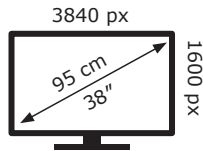

LG Electronics

38WN95CP

37 kWh/1000h

ABCDEF**G**

106 kWh/1000h

2019/2013