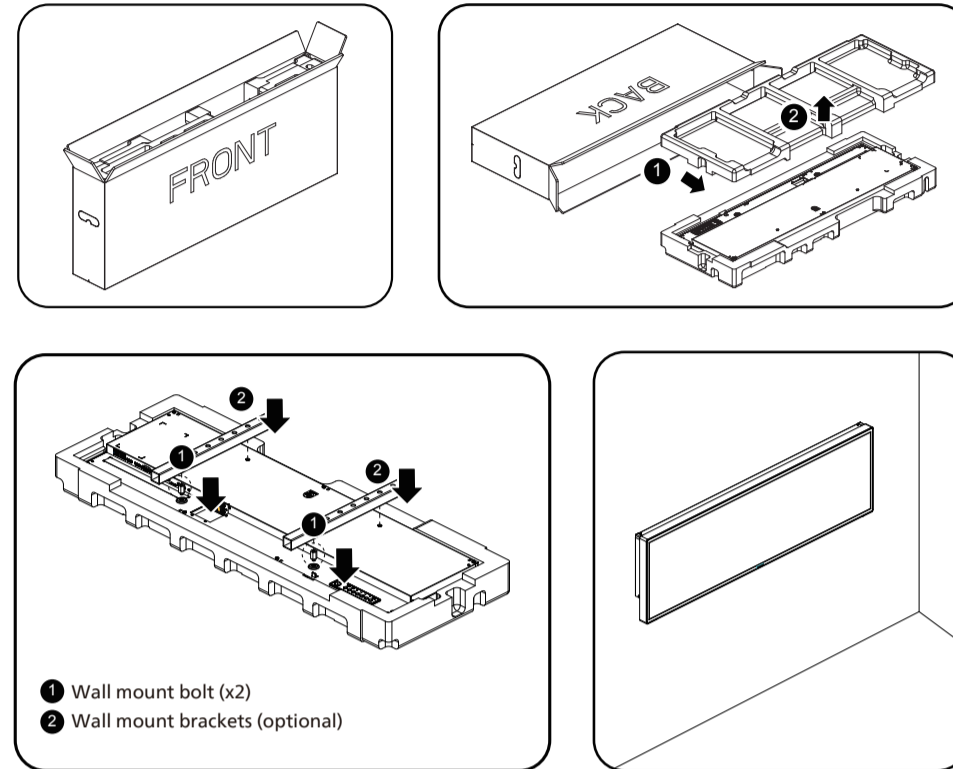

Contents

* Differences according to regions.
Display design and accessories may differ from those illustrated above.

1

2

3

4

M6 * (10+X) mm
(X=Thickness of Wall mount BKT)
37BDL3050S: 400mm x 200mm

5