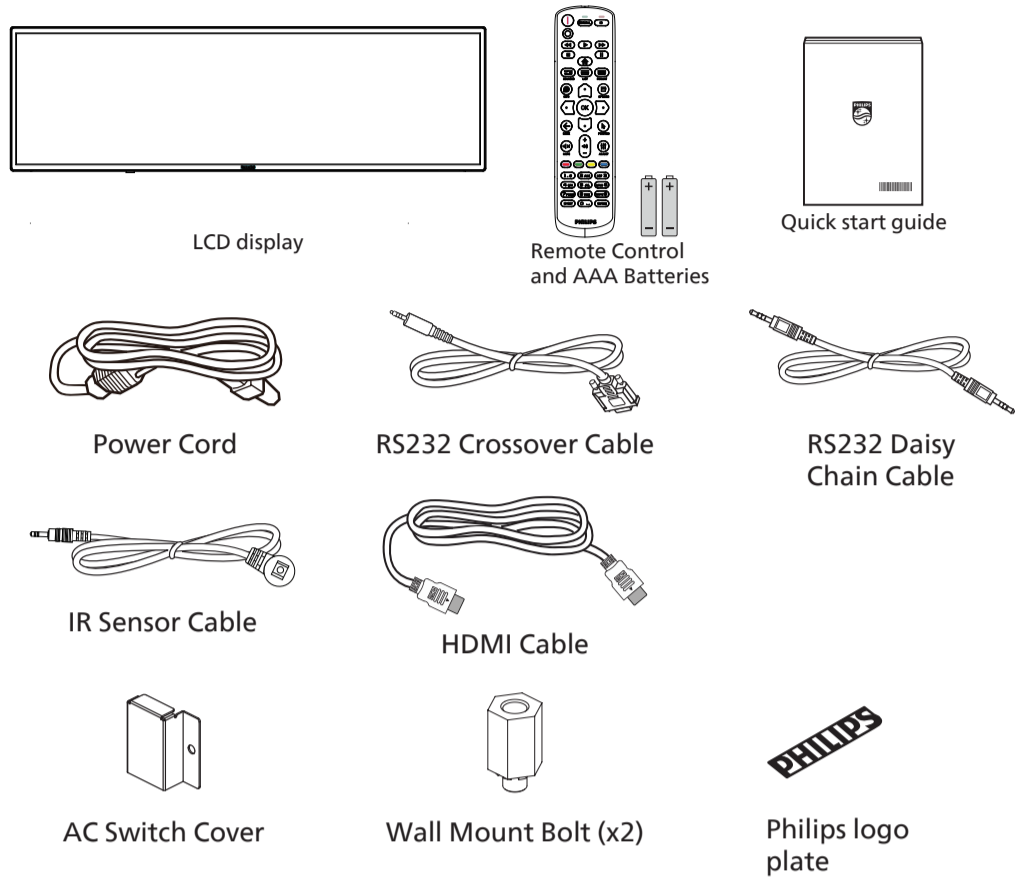

Contents

* Differences according to regions.
Display design and accessories may differ from those illustrated above.

1

2

3

4

M6 * (10+X) mm
(X=Thickness of Wall mount BKT)
37BDL3050S: 400mm x 200mm

5