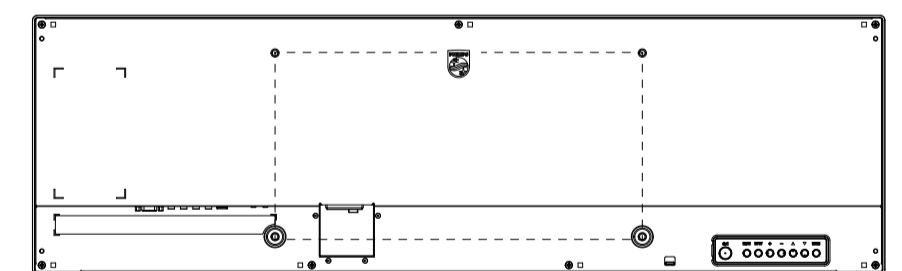

Contents

* Differences according to regions.
Display design and accessories may differ from those illustrated above.

1

2

3

4

M6 * (10+X) mm
(X=Thickness of Wall mount BKT)
37BDL3050S: 400mm x 200mm

5