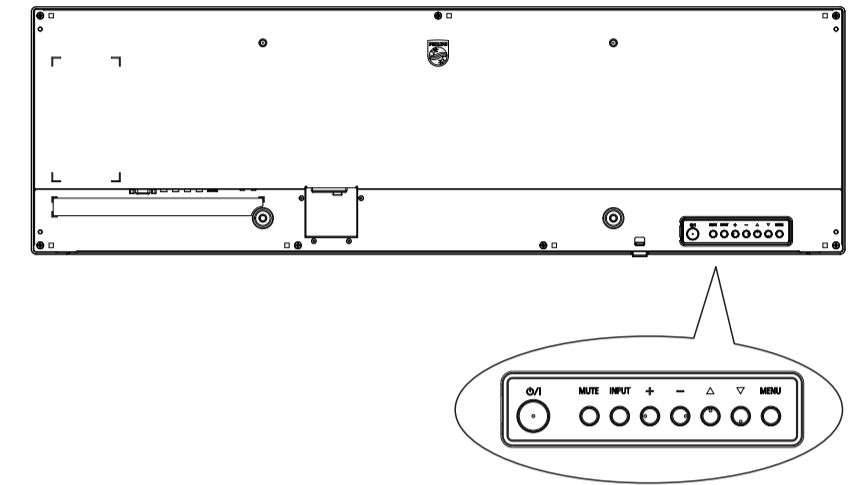

Contents

* Differences according to regions.
Display design and accessories may differ from those illustrated above.

1

2

3

4

M6 * (10+X) mm
(X=Thickness of Wall mount BKT)
37BDL3050S: 400mm x 200mm

5