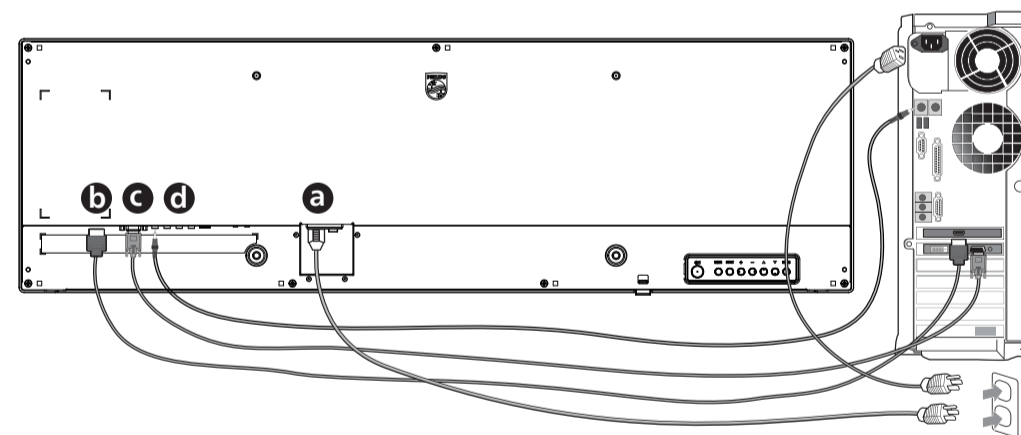

Contents

* Differences according to regions.
Display design and accessories may differ from those illustrated above.

1

2

3

4

M6 * (10+X) mm
(X=Thickness of Wall mount BKT)
37BDL3050S: 400mm x 200mm

5

PHILIPS

Professional
Display Solutions

S Line

37BDL3050S

Quick start

For more information, please visit:
www.philips.com/signagesolutions-support

Version: V1.00 2022-03-18

Envision Peripherals Inc.
490 N McCarthy Blvd, Suite #120
Milpitas, CA 95035
USA