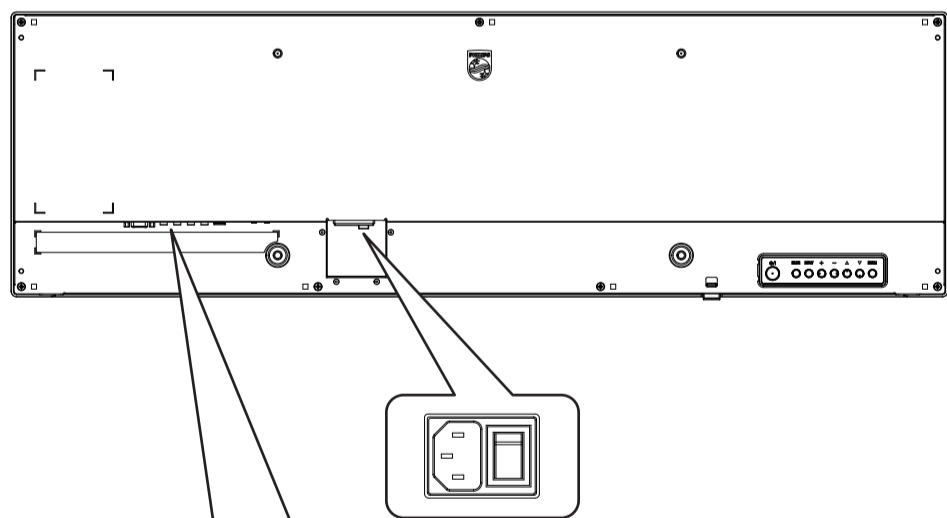

Contents

* Differences according to regions.
Display design and accessories may differ from those illustrated above.

1

2

3

4

M6 * (10+X) mm
(X=Thickness of Wall mount BKT)
37BDL3050S: 400mm x 200mm

5