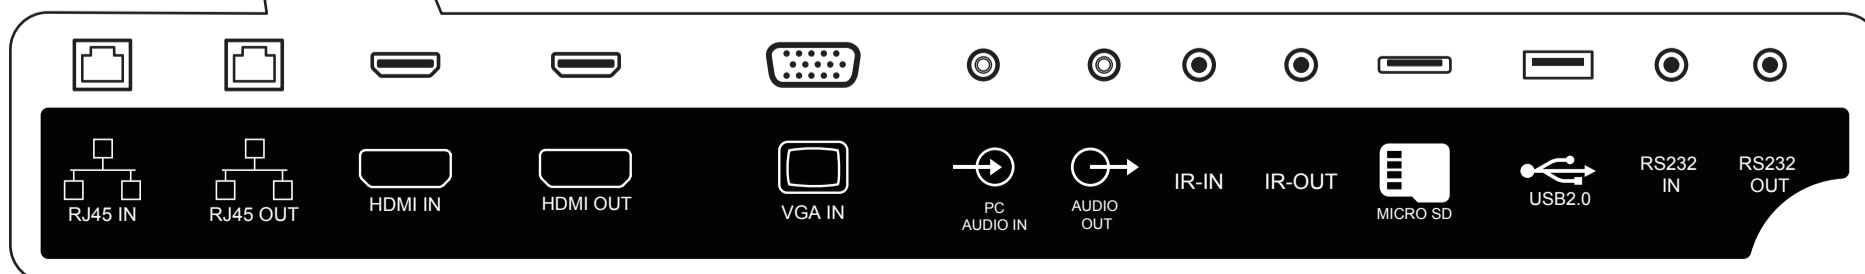

Contents

* Differences according to regions.
Display design and accessories may differ from those illustrated above.

1

2

3

4

M6 * (10+X) mm
(X=Thickness of Wall mount BKT)
37BDL3050S: 400mm x 200mm

5

PHILIPS

Professional
Display Solutions

S Line

37BDL3050S

Quick start

For more information, please visit:
www.philips.com/signagesolutions-support

Version: V1.00 2022-03-18

Envision Peripherals Inc.
490 N McCarthy Blvd, Suite #120
Milpitas, CA 95035
USA