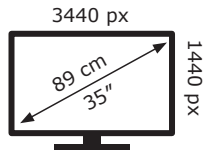

LG Electronics

35WN75CP

34 kWh/1000h

ABCDEF**G**

44 kWh/1000h

2019/2013