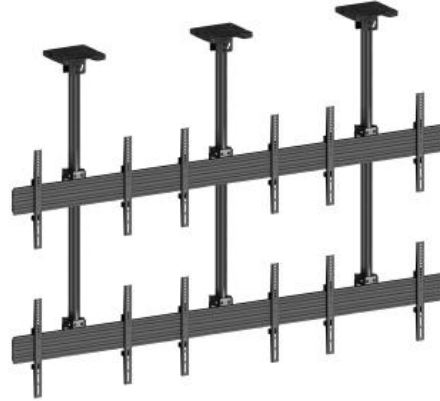

Ready when you are

M Ceiling Mount Pro MBC3X2U

Article: 7 350 073 733 569

M Ceiling Mount Pro MBC3X2U - Ceiling mount for LCD display, steel, 3m length, 6 screens, single side, fixed arms, VESA Max 600x400 - screen size: 40"-65" - black

Product category: PRO SERIES

Specification

M Ceiling Mount Pro MBC3X2U

Article No:	7 350 073 733 569
For screen size:	40"-65"
Type:	Single Side MBC3X2U
Universal & VESA standard:	Adjustable from 100x100 to 600x400 max Optional VESA 800x600
Material:	Steel, Aluminium
Color:	Black
Surface Finish:	Powder coating/Anodic Oxidation
Weight:	56 kg
Measurements	369x338x20 cm
Max Load:	30 kg per screen
Pillar length:	Min: 580mm to Max: 1550 mm from ceiling to VESA plate center Extension pipes: 3m (800mm*12pcs) included
Fixed:	Yes, Option: Tilt 0~15°
Swivel:	No
Rotate:	No
Cable Management:	Yes
Options:	Extension pipes : 0.8m, 1.5m, 3.0m
Certifications:	CE
Warranty:	5 years