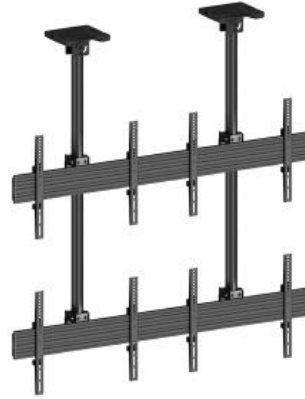

Ready when you are

M Ceiling Mount Pro MBC2X2U

Article: 7 350 073 733 552

M Ceiling Mount Pro MBC2X2U - Ceiling mount for LCD display, steel, 3m length, 4 screens, single side, fixed arms, VESA Max 600x400 - screen size: 40"-65" - black

Product category: PRO SERIES

Specification

M Ceiling Mount Pro MBC2X2U

Article No:	7 350 073 733 552
For screen size:	40"-65"
Type:	Single Side MBC2X2U
Universal & VESA standard:	Adjustable from 100x100 to 600x400 max Optional VESA 800x600
Material:	Steel, Aluminium
Color:	Black
Surface Finish:	Powder coating/Anodic Oxidation
Weight:	37 kg
Measurements	222x338x20 cm
Max Load:	30 kg per screen
Pillar length:	Min: 580mm to Max: 1550 mm from ceiling to VESA plate center Extension pipes: 3m (800mm*8pcs) included
Fixed:	Yes, Option: Tilt 0~15°
Swivel:	No
Rotate:	No
Cable Management:	Yes
Options:	Extension pipes : 0.8m, 1.5m, 3.0m
Certifications:	CE
Warranty:	5 years

Retail Package Specification

Package Parcels:	1 pcs
Package Measurements:	102.6 x 23.3 x 14.2 cm
Package Weight:	35.10 kg

Please note: Multibrackets products and specifications are in constant change.

View the latest specifications, drawings and images for this product on www.multibrackets.com/3552