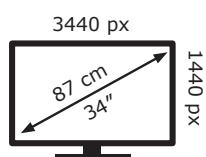

LG Electronics

34WN750P

32 kWh/1000h

ABCDEF**G**

49 kWh/1000h

2019/2013