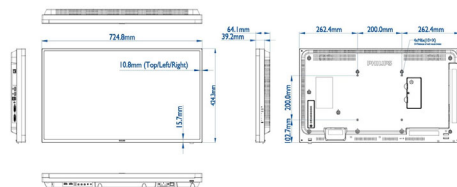

Dimensions

- Bezel width: 10.8 mm (T/L/R), 15.7 mm (B)
- Set dimensions (W x H x D): 724.8 x 424.3 x 64.1 mm
- Set dimensions in inch (W x H x D): 28.54 x 16.7 x 2.52 inch
- VESA Mount: 200 x 200 mm M6
- Product weight: 6.15 kg
- Product weight (lb): 13.55 lb

Operating conditions

- Temperature range (operation): 5 ~ 40 °C
- Temperature range (storage): -10~50 °C
- MTBF: 50,000 hour(s)
- Altitude: 0 ~ 3000 m
- Humidity range (operation)[RH]: 10~80% (without condensation)
- Humidity range (storage) [RH]: 0~90% (without condensation)
- Relative humidity: 20 ~ 80 %

Power

- Consumption (On mode): 110 W (max)
- Mains power: AC (100~240 V), 2.5 A
- Standby power consumption: <0.5 W
- Consumption (Typical): 60 W

Sound

- Built-in speakers: 2 x 10 W RMS

Accessories

- Included accessories: AC Power Cord, RS232 cable, Remote Control, Batteries for remote control, Quick start guide
- Included Accessories: Edge Alignment Kit (1)-2pcs, Edge Alignment Kit (2)-1pcs, M3 screw (x 1), RS232 daisy-chain cable, SD card cover (x 1),

- Thumb Screw (x 8)
- Stand: Universal Stand-S (BM05911)(Option)

Miscellaneous

- Warranty: 3 year warranty
- On-Screen Display Languages: English, French, German, Italian, Polish, Turkish, Russian, Simplified Chinese, Spanish, Traditional Chinese, Arabic, Japanese
- Regulatory approvals: BSMI, CB, CE, EAC, EnergyStar 7.0, FCC, Class A, PSB, UL/cUL

Issue date 2022-04-21

Version: 4.0.1

12 NC: 8670 001 57436
EAN: 87 12581 75585 0

© 2022 Koninklijke Philips N.V.
All Rights reserved.

Specifications are subject to change without notice.
Trademarks are the property of Koninklijke Philips N.V.
or their respective owners.

www.philips.com