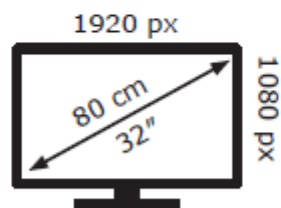

ENERGY

LG Electronics

32MN500M

24 kWh/1000h

2019/2013