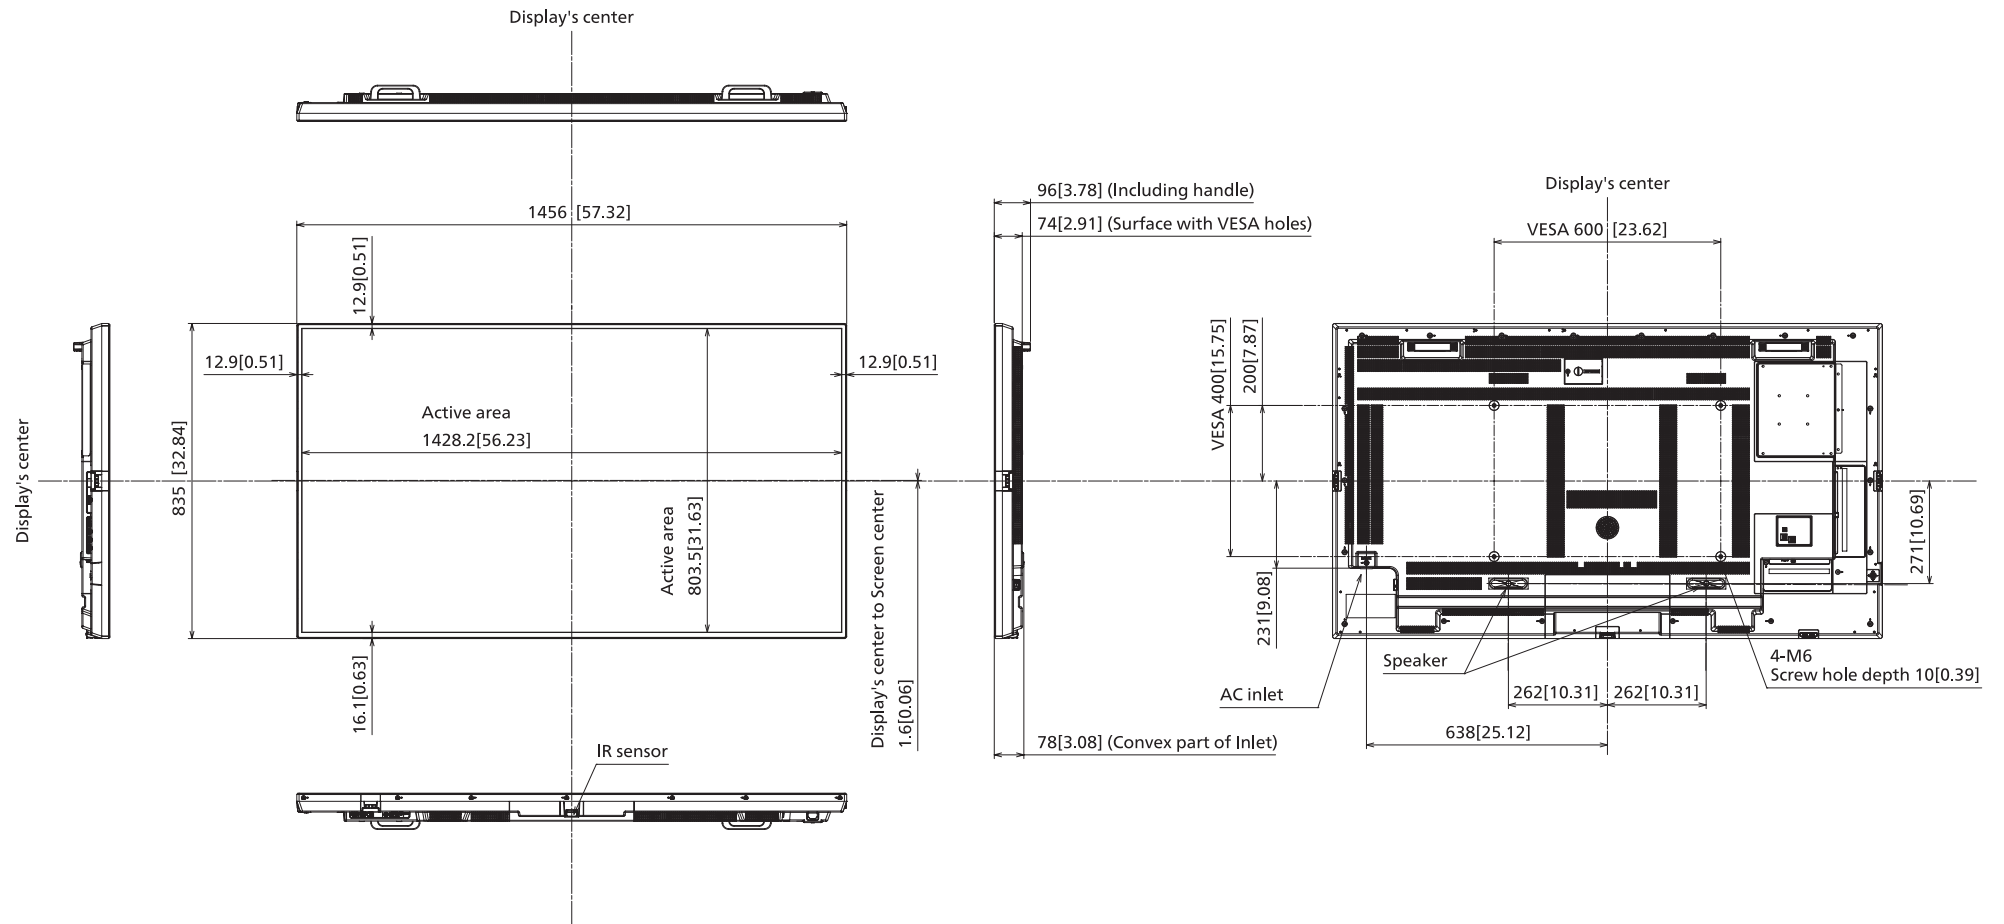

65-inch Class 4K UHD LCD Display

TH-65CQE2

14-Feb-2023
Unit : mm [inches]

Design and specification subject to change without notice.