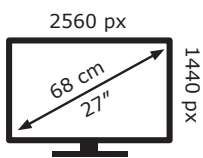

ENERGY

LG Electronics

27QP88DP

26 kWh/1000h

ABCDEF**G**

HDR

37 kWh/1000h

2019/2013