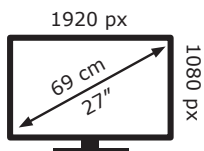

ENERGY

LG Electronics

27MP60GP

21 kWh/1000h

2019/2013