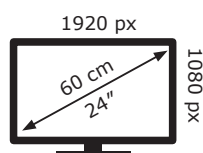

LG Electronics

24MK43HP

**18** kWh/1000h

2019/2013