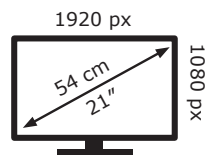

LG Electronics

22MP410P

**15** kWh/1000h

2019/2013