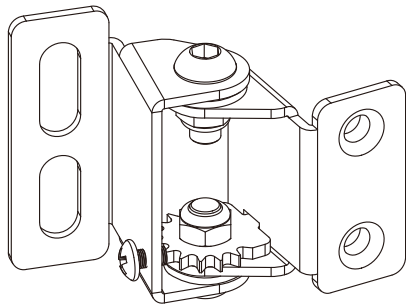

Technical Summary

M Pro Series - Curved Display Distance

EAN: 7350105212284

M Pro Series - Curved Display Distance

Scan for info!

A