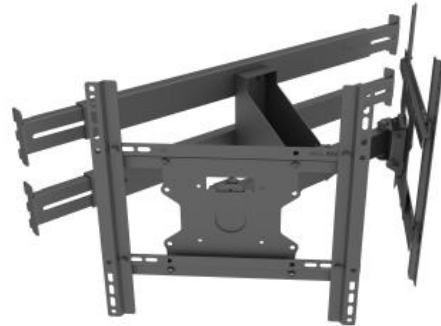

# M Store Shelf Mount Pro Dual 55BDL-4050D

Article: 7 350 105 210 747

M Store Shelf Mount Pro Dual 55BDL-4050D - Mounting component ( mounting base ) - steel - screen size: 55" - black

Product category: PRO SERIES

### M Store Shelf Mount Pro Dual 55BDL-4050D

<b>Article No:</b>	7 350 105 210 747
<b>Type:</b>	Customized for M Pro Series
<b>Suitable for::</b>	Philips model 55BDL-4050D
<b>For screen size:</b>	32"-55"
<b>VESA standard:</b>	100x100,100x200,200x100,200x200,300x300,400x400 mm
<b>Tilt:</b>	0°
<b>Swivel:</b>	±3°
<b>Height adjustment:</b>	0 mm height adjustment
<b>Material:</b>	Steel
<b>Color:</b>	Black
<b>Surface Finish:</b>	Powder coating
<b>Weight:</b>	13.5 kg
<b>Measurements</b>	762x112x276 mm
<b>Max Load:</b>	30 kg per screen
<b>Installation:</b>	Mount to shelf
<b>Warranty:</b>	5 years