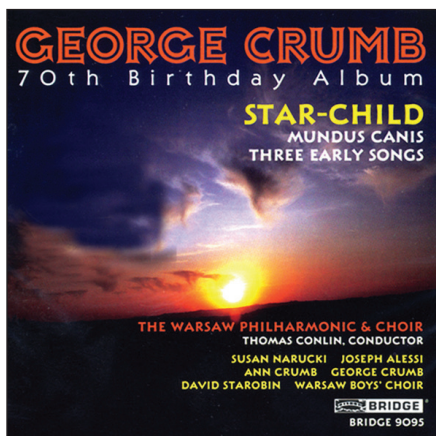

GRAMMY WINNERS ON

BRIDGE 9095

2000 Best Contemporary
Composition

BRIDGE 9178

2007 Best Classical
Vocal Performance

BRIDGE 9207

2008 Best Solo
Instrumental Recording

36 NOMINATIONS