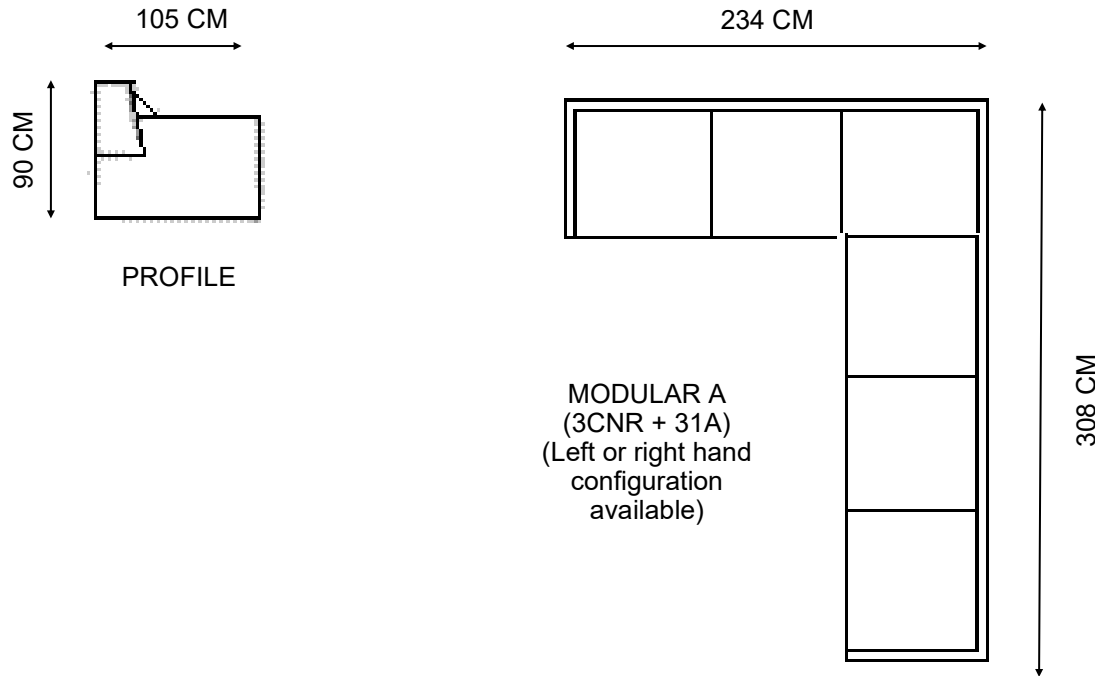

PROFILE

ARMCHAIR

2.0 SEATER (STANDARD)

3 SEATER (STANDARD)

4 SEATER (2 PARTS)

2 SEATER MODULE
WITHOUT ARMS

3 SEATER
1 ARM MODULE

SMALL OTTOMAN
Height 45 CM

1 ARM SINGLE
MODULE

CHAIR MODULE
NO ARMS

2 SEATER MODULE
WITHOUT ARMS

3 SEATER MODULE
WITHOUT ARMS

DECORISTA

TRIBECA LOUNGE COLLECTION

NOTES:

The modular components shown on this page are designed to be used in combination with other pieces to create the modular lounge of your choice. You can use pieces in a straight line or you can use them with another component to form a corner design—such as the modular and chaise options listed on the previous page. If you're making your own configuration, simply specify each piece individually. A modular can be formed with a CORNER RETURN MODULE in combination with a 1 Arm or No Arm Piece,. If you need some help, please get in contact.