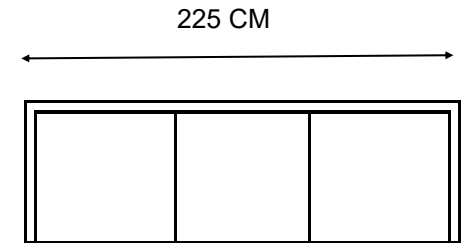

PROFILE

ARMCHAIR

2.0 SEATER (STANDARD)

3 SEATER (STANDARD)

4 SEATER (2 PARTS)

2 SEATER MODULE
WITHOUT ARMS

3 SEATER
1 ARM MODULE

SMALL OTTOMAN
Height 45 CM