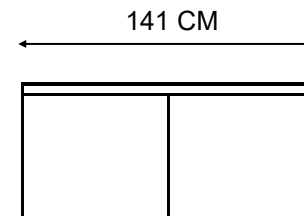

2 SEATER MODULE
WITHOUT ARMS

2 SEATER MODULE
WITHOUT ARMS