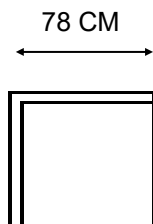

PROFILE

ARMCHAIR

2.0 SEATER (STANDARD)

3 SEATER (STANDARD)

4 SEATER (2 PARTS)

2 SEATER MODULE
WITHOUT ARMS

3 SEATER
1 ARM MODULE

SMALL OTTOMAN
Height 45 CM