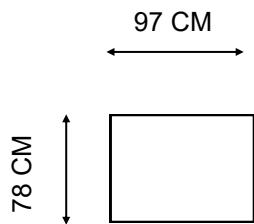

PROFILE

ARMCHAIR

2.0 SEATER (STANDARD)

3 SEATER (STANDARD)

4 SEATER (2 PARTS)

2 SEATER MODULE
WITHOUT ARMS

3 SEATER
1 ARM MODULE

SMALL OTTOMAN
Height 45 CM