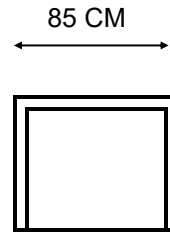

PROFILE

ARMCHAIR

2.0 SEATER (STANDARD)

3 SEATER (STANDARD)

4 SEATER (2 PARTS)

2 SEATER MODULE
WITHOUT ARMS

3 SEATER
1 ARM MODULE

SMALL OTTOMAN
Height 45 CM