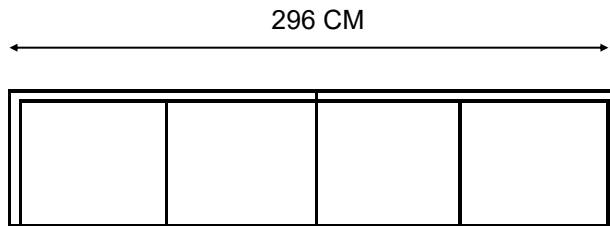

PROFILE

ARMCHAIR

2.0 SEATER (STANDARD)

3 SEATER (STANDARD)

4 SEATER (2 PARTS)

2 SEATER MODULE
WITHOUT ARMS

3 SEATER
1 ARM MODULE

SMALL OTTOMAN
Height 45 CM

1 ARM SINGLE
MODULE

CHAIR MODULE
NO ARMS

2 SEATER MODULE
WITHOUT ARMS

3 SEATER MODULE
WITHOUT ARMS

DECORISTA

TRIBECA LOUNGE COLLECTION

NOTES:

The modular components shown on this page are designed to be used in combination with other pieces to create the modular lounge of your choice. You can use pieces in a straight line or you can use them with another component to form a corner design—such as the modular and chaise options listed on the previous page. If you're making your own configuration, simply specify each piece individually. A modular can be formed with a CORNER RETURN MODULE in combination with a 1 Arm or No Arm Piece,. If you need some help, please get in contact.