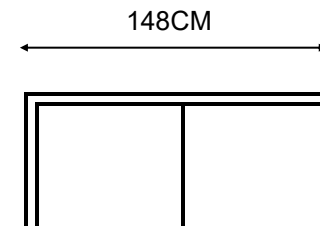

PROFILE

ARMCHAIR

2.0 SEATER (STANDARD)

3 SEATER (STANDARD)

4 SEATER (2 PARTS)

2 SEATER MODULE
WITHOUT ARMS

3 SEATER
1 ARM MODULE

SMALL OTTOMAN
Height 45 CM