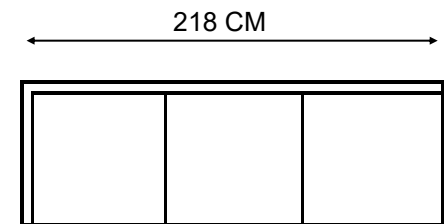

PROFILE

ARMCHAIR

2.0 SEATER (STANDARD)

3 SEATER (STANDARD)

4 SEATER (2 PARTS)

2 SEATER MODULE
WITHOUT ARMS

3 SEATER
1 ARM MODULE

SMALL OTTOMAN
Height 45 CM