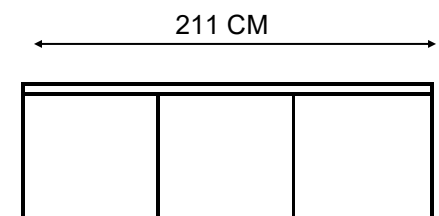

3 SEATER MODULE
WITHOUT ARMS