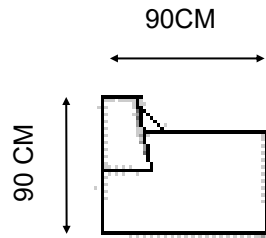

PROFILE

ARMCHAIR

2.0 SEATER (STANDARD)

3 SEATER (STANDARD)

4 SEATER (2 PARTS)

2 SEATER MODULE
WITHOUT ARMS

3 SEATER
1 ARM MODULE

SMALL OTTOMAN
Height 45 CM