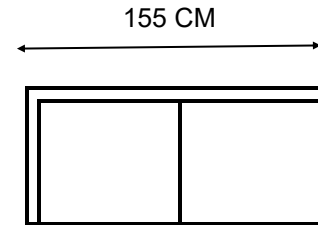

PROFILE

ARMCHAIR

2.0 SEATER (STANDARD)

3 SEATER (STANDARD)

4 SEATER (2 PARTS)

2 SEATER MODULE
WITHOUT ARMS

3 SEATER
1 ARM MODULE

SMALL OTTOMAN
Height 45 CM