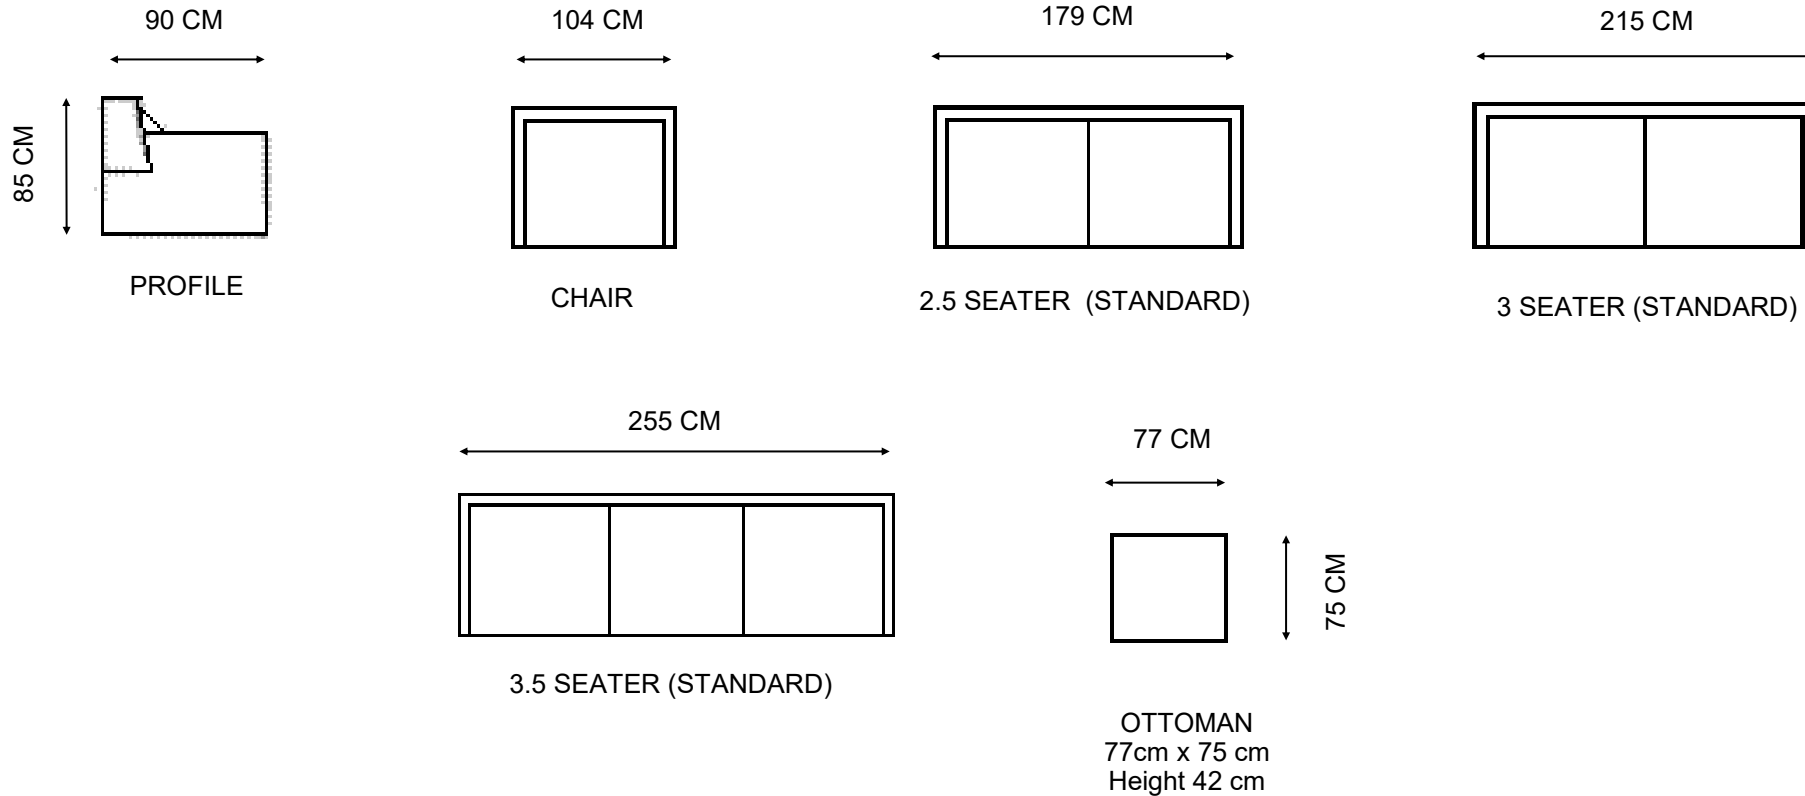

DECORISTA THE PARKER LOUNGE COLLECTION

NOTES:

THE PARKER is on display at our Bassendean Studio. To view this or any other of our lounge designs. Book a lounge appointment through the menu to test the lounge comfort, view our quality, Visit decorista.com.au

When placing your order online, you'll be prompted to enter your fabric selection, When you're doing this please also let us know your leg colour choice: Black, Natural or Walnut Stain. If anything seems un-clear, we will contact you in the days following placement of your order.