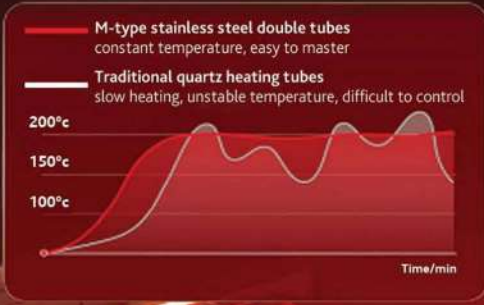

Why is double tube M-type heating better?

Brand X

Efficient Wider Coverage:
M-shaped heating tube

Less Coverage:
Straight heating tube

Constant temperature:
Stainless steel heating tubes

Slow & uneven temperature:
Quartz heating tubes

Why La gourmet oven is better?

Crispier & Less oil design

OTHER BRANDS

Fixed Rack

Oily & Soggy
Foods are submerged in oil

La gourmet OVEN

Adjustable Rack & Tray

Crispier & Tastier
Excess oil drop separately