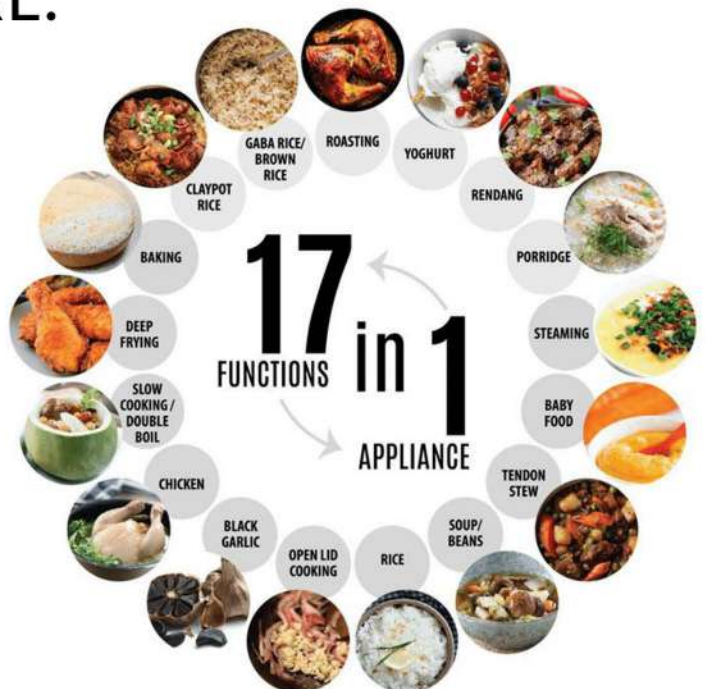

SPECIAL FEATURE:

17
Cooking
Programs

*Marvelous heat with
ad Cute Design*

Speedy heat oven for toasting,
heating and baking

LGAY378392

Double Cooking Joy
Flexi and adjustable tray and rack

Evenly reflect heat in all angles
M-type stainless steel double tubes