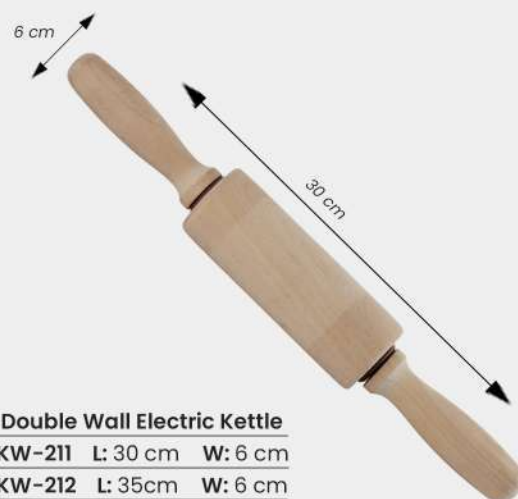

ROLLING PIN

Double Wall Electric Kettle
KW-211 L: 30 cm W: 6 cm
KW-212 L: 35cm W: 6 cm
KW-213 L: 42cm W: 6 cm