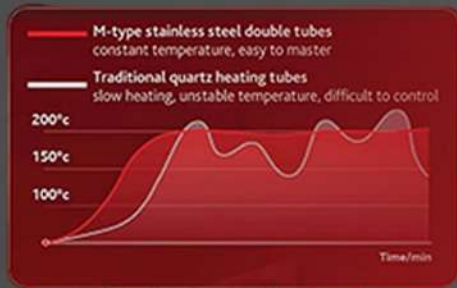

SPECIAL FEATURE:

17
Cooking
Programs

*Marvelous heat with
ad Cute Design*

Speedy heat oven for toasting,
heating and baking

LGAY378392

Double Cooking Joy
Flexi and adjustable tray and rack

Evenly reflect heat in all angles
M-type stainless steel double tubes