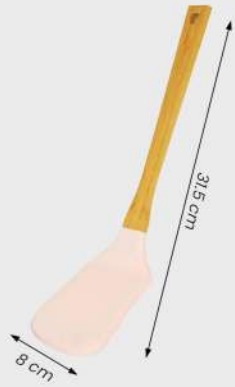

ICE BUCKET

Glass Ice Bucket with Tong

6399

D: 13 cm H: 11.5 cm

Ice Bucket

KW-237	T: 12 cm	L: 18 cm	H: 17 cm
KW-238	T: 14.5 cm	L: 20.5 cm	H: 20.5 cm
KW-239	T: 18 cm	L: 24.5 cm	H: 24 cm

SILICON KITCHEN UTENSILS