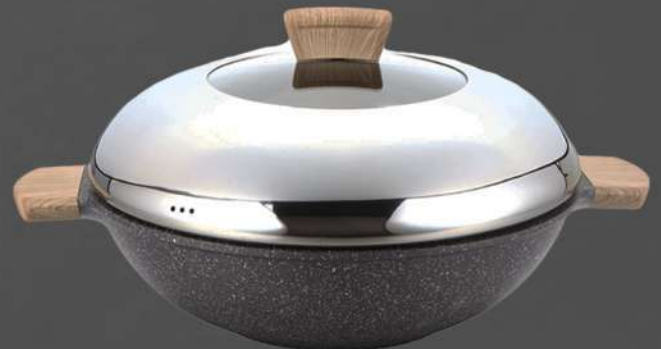

28cm Granite Particles Wok w/ Handle
- LGSNGP352668 -

36cm Granite Particles Wok
- LGSNGP352675 -