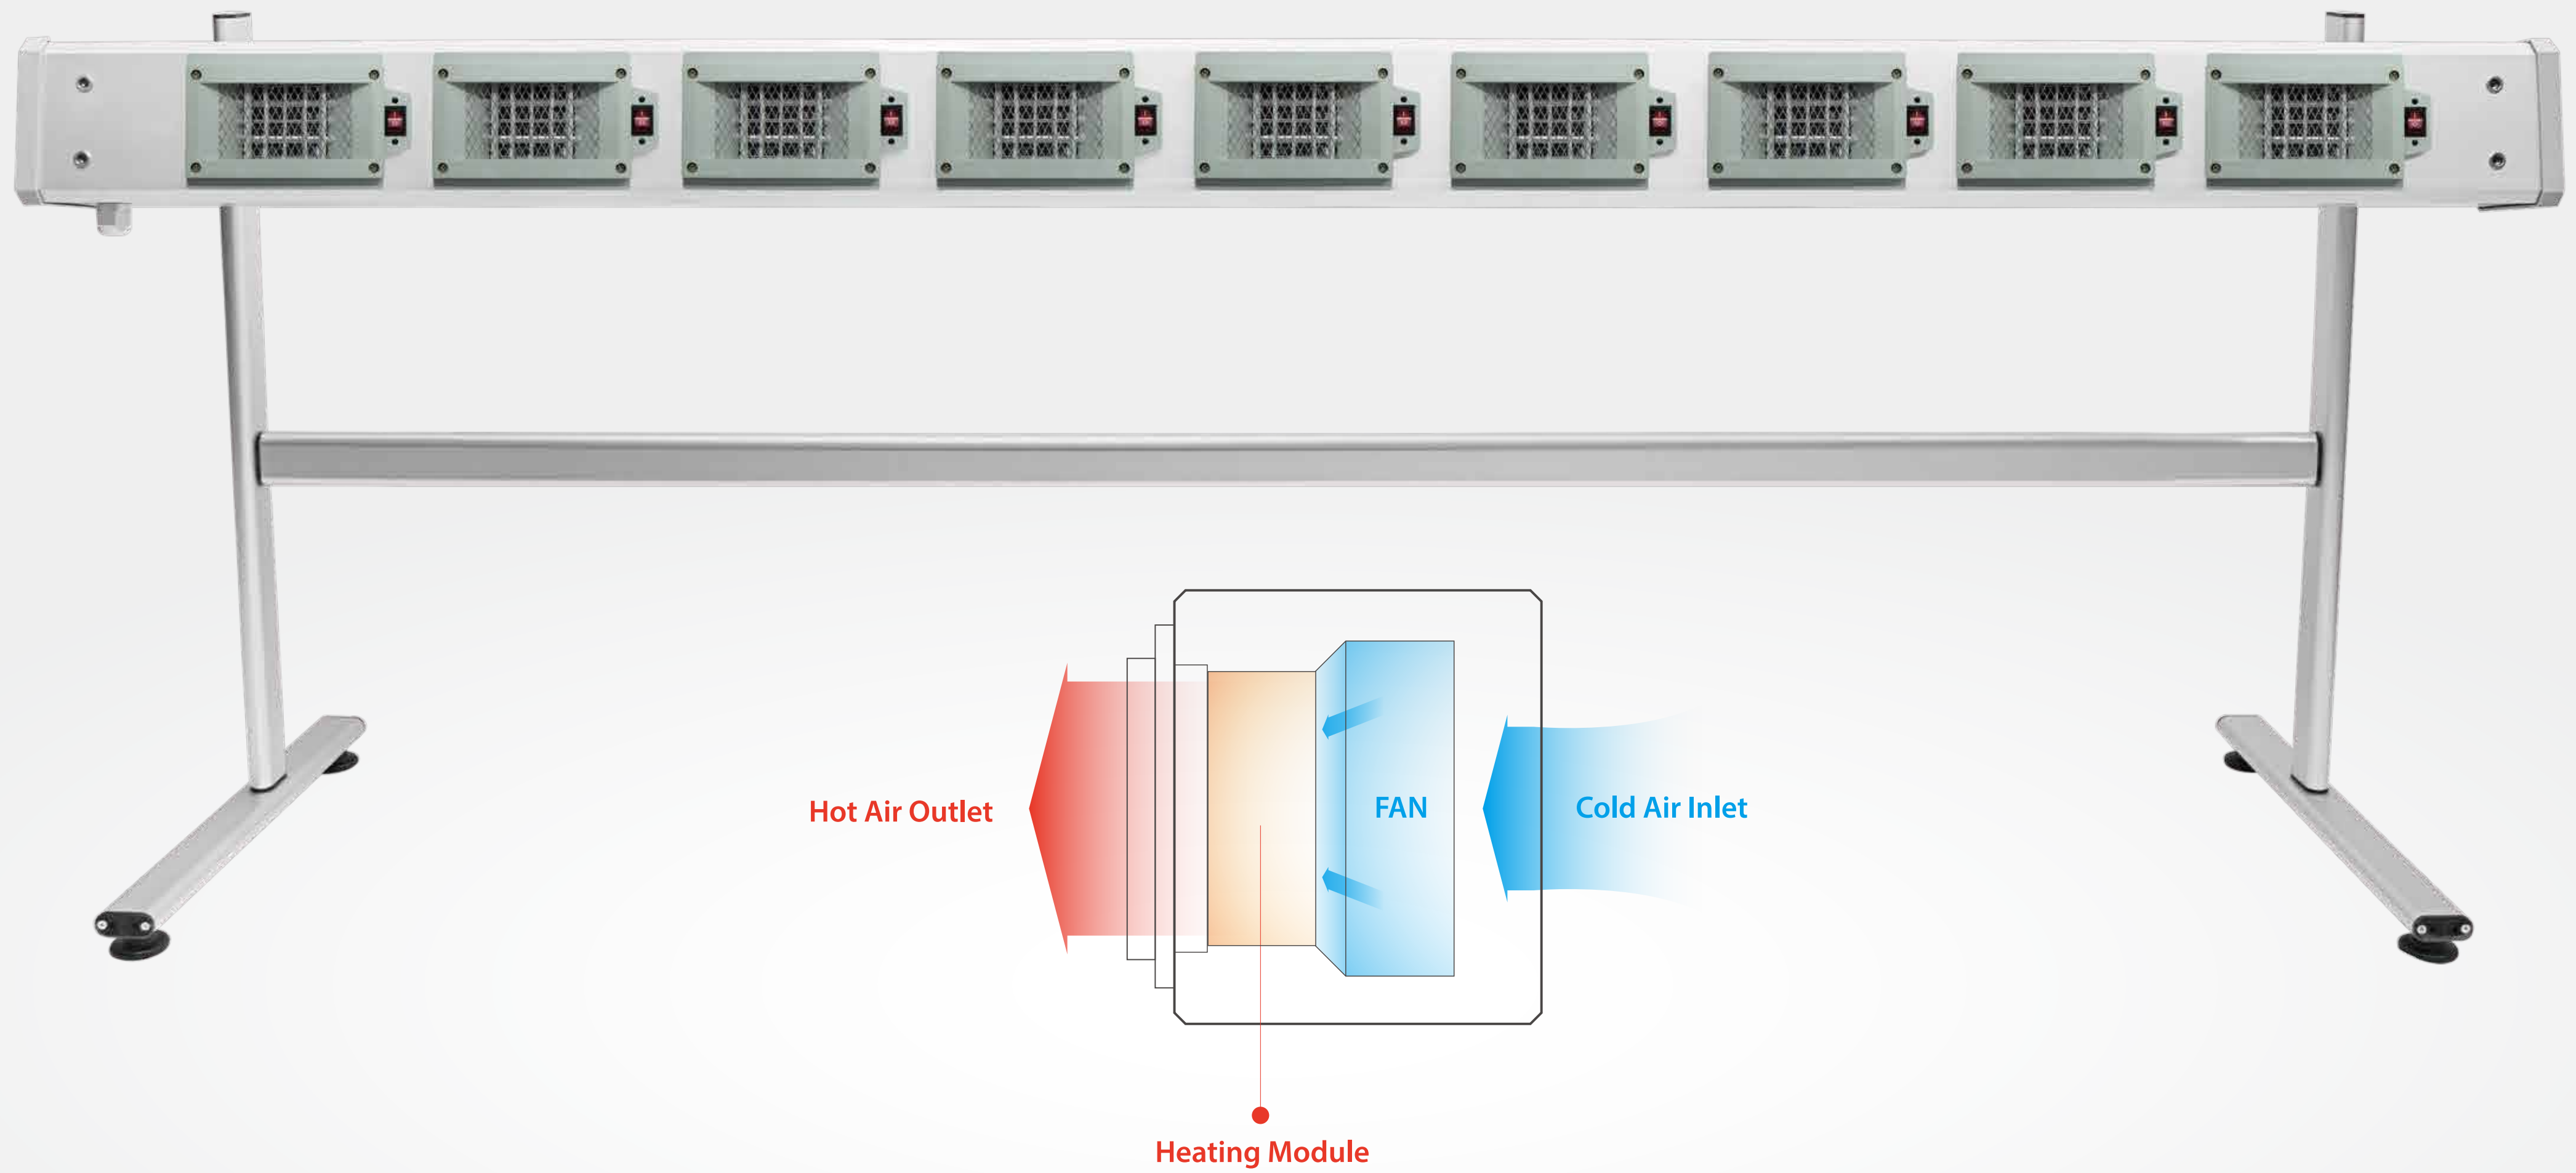

H6

MEDIA DRYER

PTC
Heating

Wind and Hot
Air in One

Constant Temperature
Control

Wind and hot air drying, constant temperature control, low power consumption, even exhaust, high efficiency.
Independent stand, apply to any printer.

Heating Module

The heating module can be disassembled independently, easy for cleaning and maintenance.

Separated Switch

The wind or hot air has its separated switch. Realize adopting wind drying to dry media when there is no need to heat.