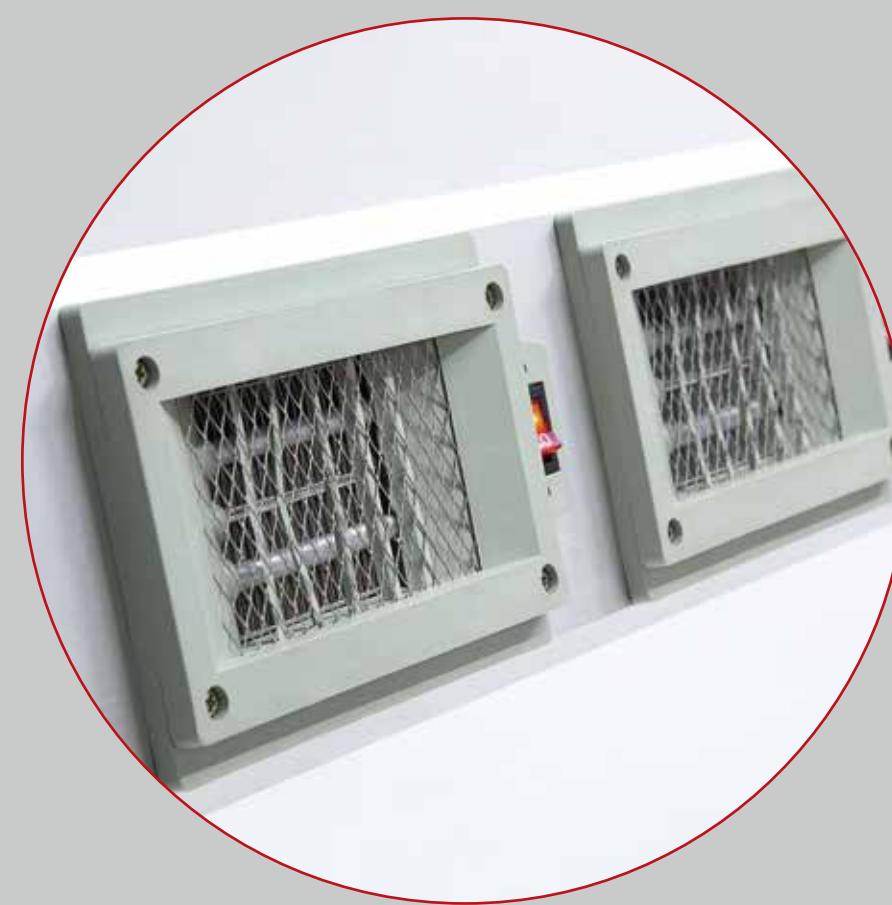

H6

MEDIA DRYER

PTC
Heating

Wind and Hot
Air in One

Constant Temperature
Control

Wind and hot air drying, constant temperature control, low power consumption, even exhaust, high efficiency.
Independent stand, apply to any printer.

Heating Module

The heating module can be disassembled independently, easy for cleaning and maintenance.

Separated Switch

The wind or hot air has its separated switch. Realize adopting wind drying to dry media when there is no need to heat.