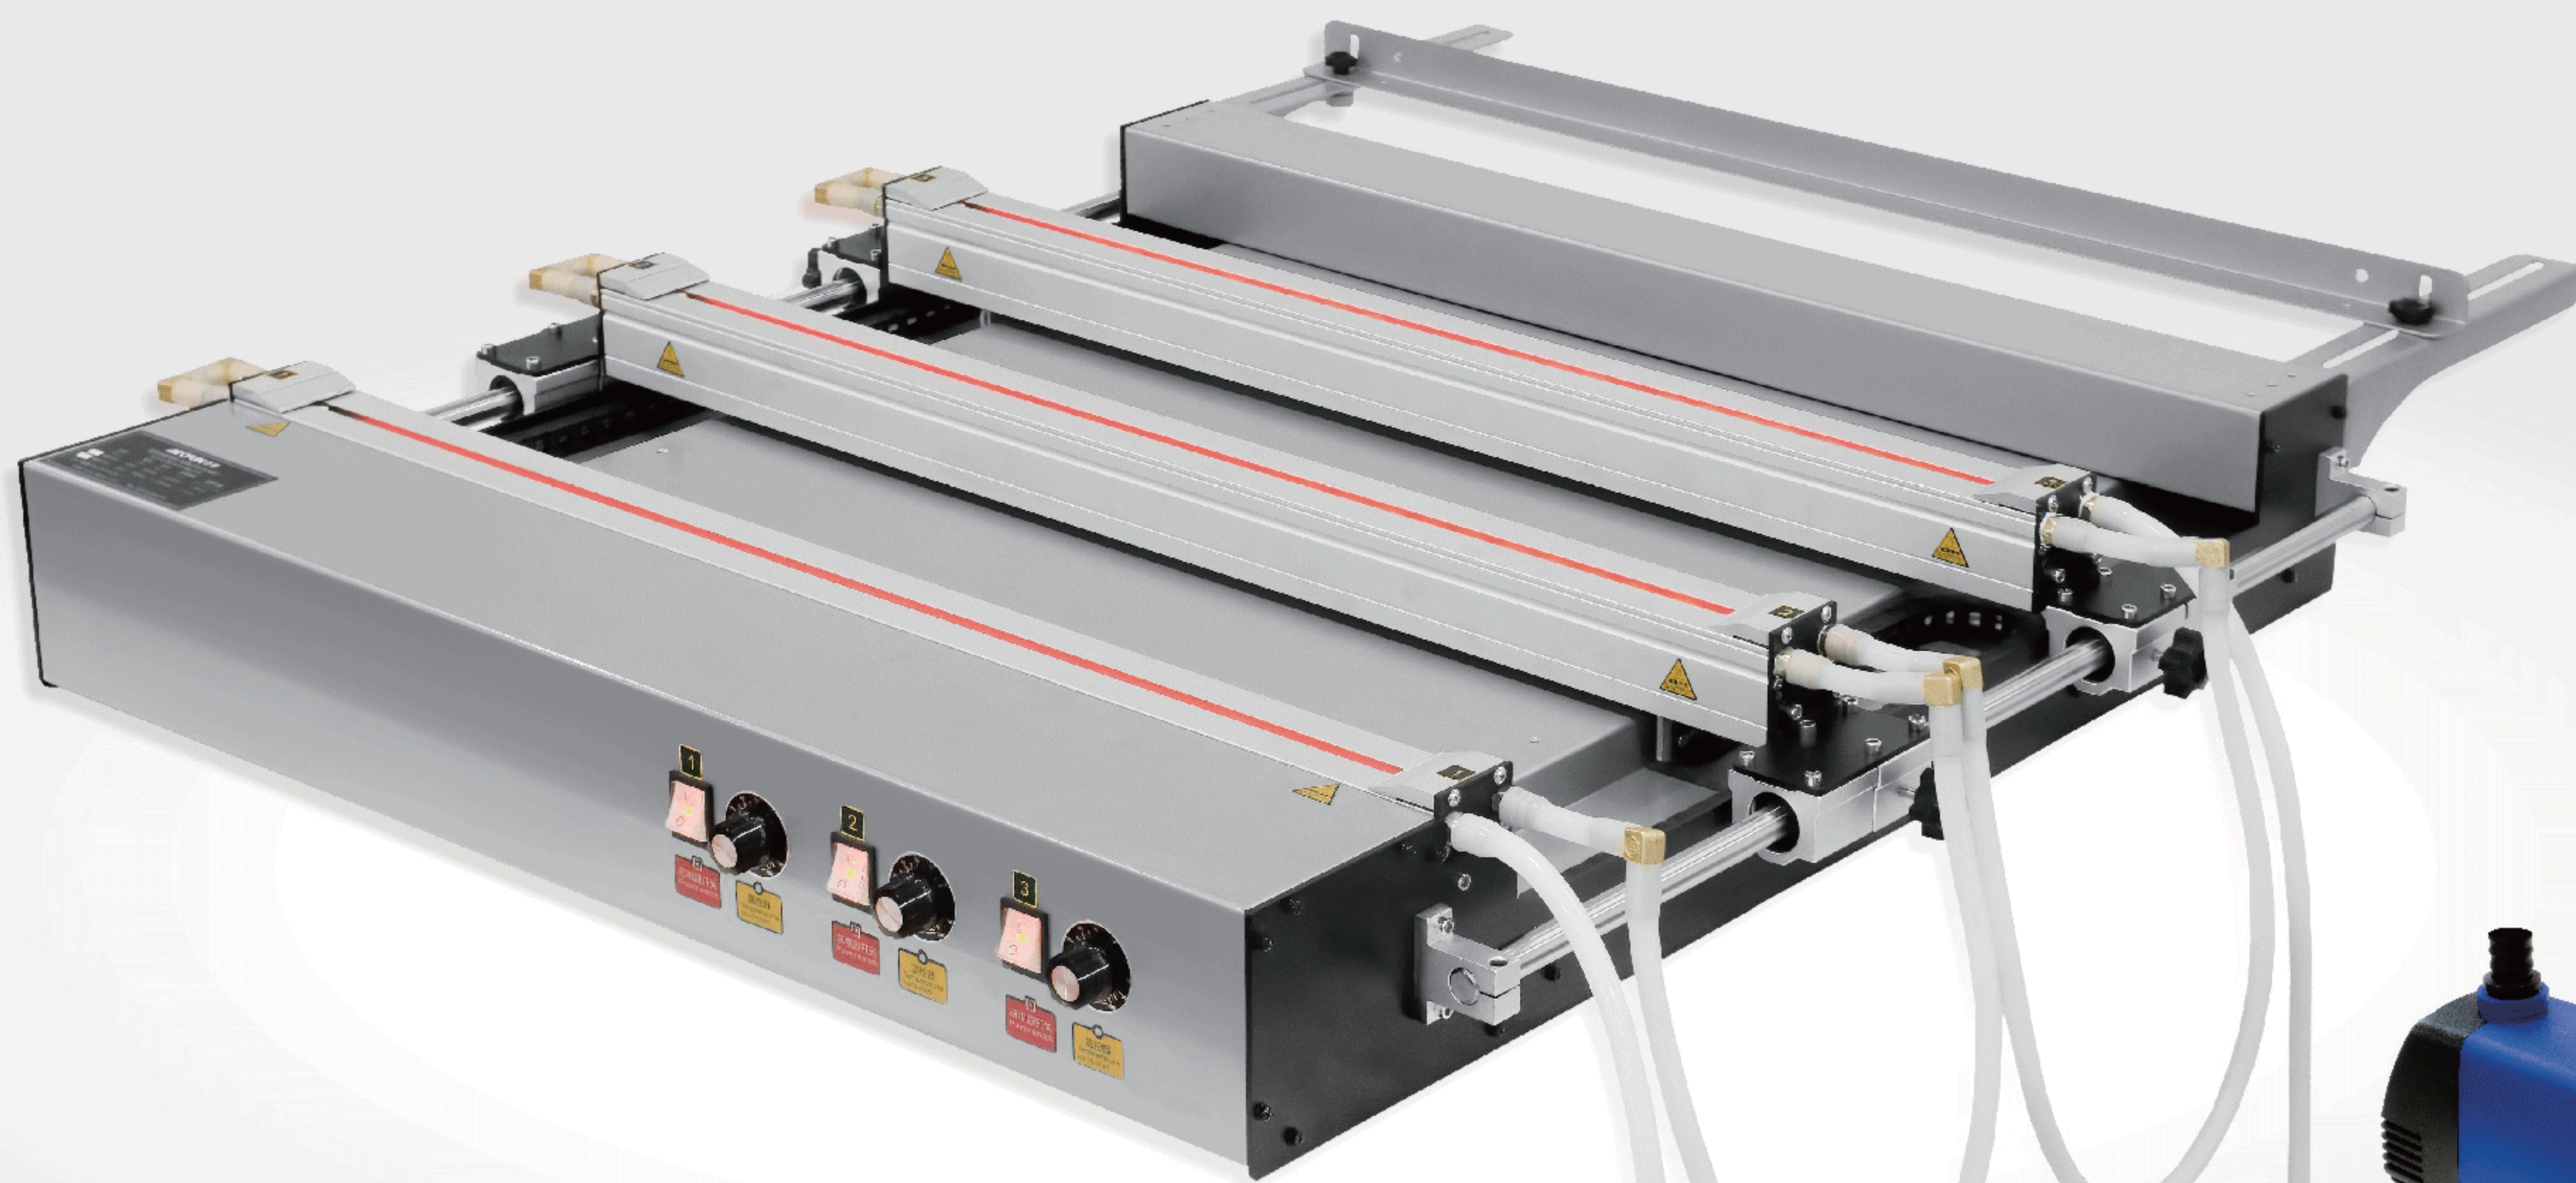

ABM703

ACRYLIC BENDING MACHINE

THREE HEATINGS

Separated
Switches

Optical Axis
Guideway

Electrical
Safety

Water Pipe and Pump

ABM SERIES

Three heatings could work at same time, makes the acrylic sheet shaped by one operation, improves the working speed and ensures high work efficiency.

Parameters

Model: ABM703
 Theory: Thermal forming
 Applicable Length: $\leq 650\text{mm}$
 Applicable Thickness: $\leq 5\text{mm}$
 Voltage: 220V
 Power: 3000W
 Temperature Range: $< 600^{\circ}\text{C}$ Adjustable
 Packing Size: 1100x990x220mm
 G.W. : 60kg

Optical Axis Guideway

Moving smoothly, the space of heatings is adjustable to satisfy different size requirement.

Power Supply Drag Chain

Insulation hidden power supply ensures electrical safety.

Midpiece Locator

Except front locator, added midpiece locator, it makes single or double heatings working more convenient.

Separated Switches

Every heating has separated switches controlled, could achieve working together or independently.