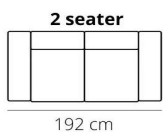

SENN

ELEMENTS

STITCHING

flat seam

LEGS

NNA

black or alu

HEIGHT: 82 cm
DEPTH: 95 cm
SEAT DEPTH: 58 cm
SEAT HEIGHT: 47 cm
ARM HEIGHT: 65 cm

PRODUCT INFO

FRAME

beechwood

chipboard

FILLING

BACK

foam HR 30

fibre wool

elastic belts

SEAT

foam HR 40

fibre wool

no-sag springs