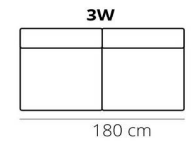

SENN

ELEMENTS

STITCHING

flat seam

LEGS

NNA

black or alu

HEIGHT: 82 cm
DEPTH: 95 cm
SEAT DEPTH: 58 cm
SEAT HEIGHT: 47 cm
ARM HEIGHT: 65 cm

PRODUCT INFO

FRAME

beechwood

chipboard

FILLING

BACK

foam HR 30

fibre wool

elastic belts

SEAT

foam HR 40

fibre wool

no-sag springs