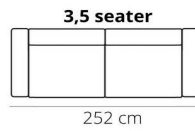

SENN

ELEMENTS

STITCHING

flat seam

LEGS

NNA

black or alu

HEIGHT: 82 cm
DEPTH: 95 cm
SEAT DEPTH: 58 cm
SEAT HEIGHT: 47 cm
ARM HEIGHT: 65 cm

PRODUCT INFO

FRAME

beechwood

chipboard

FILLING

BACK

foam HR 30

fibre wool

elastic belts

SEAT

foam HR 40

fibre wool

no-sag springs