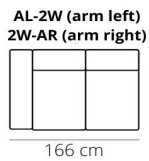

SENN

ELEMENTS

STITCHING

flat seam

LEGS

NNA

black or alu

HEIGHT: 82 cm
DEPTH: 95 cm
SEAT DEPTH: 58 cm
SEAT HEIGHT: 47 cm
ARM HEIGHT: 65 cm

PRODUCT INFO

FRAME

beechwood

chipboard

FILLING

BACK

foam HR 30

fibre wool

elastic belts

SEAT

foam HR 40

fibre wool

no-sag springs