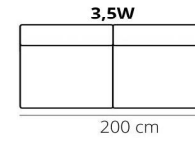

SENN

ELEMENTS

STITCHING

flat seam

LEGS

NNA

black or alu

HEIGHT: 82 cm
DEPTH: 95 cm
SEAT DEPTH: 58 cm
SEAT HEIGHT: 47 cm
ARM HEIGHT: 65 cm

PRODUCT INFO

FRAME

beechwood

chipboard

FILLING

BACK

foam HR 30

fibre wool

elastic belts

SEAT

foam HR 40

fibre wool

no-sag springs