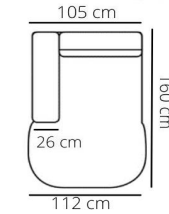

**AL-LG-R (arm left)
LG-R-AR (arm right)**

**OEL-R (left)
OER-R (right)**

**OEL (left)
OER (right)**