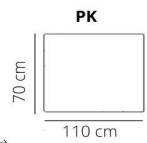

SENN

ELEMENTS

**AL-LG (arm left)
LG-AR (arm right)**

**OEL (left)
OER (right)**

STITCHING

flat seam

LEGS

NNA

black or alu

HEIGHT: 82 cm
DEPTH: 95 cm
SEAT DEPTH: 58 cm
SEAT HEIGHT: 47 cm
ARM HEIGHT: 65 cm

PRODUCT INFO

FRAME

beechwood

chipboard

FILLING

BACK

foam HR 30

fibre wool

elastic belts

SEAT

foam HR 40

fibre wool

no-sag springs