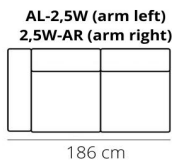

SENN

ELEMENTS

STITCHING

flat seam

LEGS

NNA

black or alu

HEIGHT: 82 cm
DEPTH: 95 cm
SEAT DEPTH: 58 cm
SEAT HEIGHT: 47 cm
ARM HEIGHT: 65 cm

PRODUCT INFO

FRAME

beechwood

chipboard

FILLING

BACK

foam HR 30

fibre wool

elastic belts

SEAT

foam HR 40

fibre wool

no-sag springs