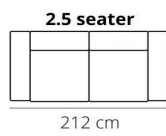

SENN

ELEMENTS

STITCHING

flat seam

LEGS

NNA

black or alu

HEIGHT: 82 cm
DEPTH: 95 cm
SEAT DEPTH: 58 cm
SEAT HEIGHT: 47 cm
ARM HEIGHT: 65 cm

PRODUCT INFO

FRAME

beechwood

chipboard

FILLING

BACK

foam HR 30

fibre wool

elastic belts

SEAT

foam HR 40

fibre wool

no-sag springs