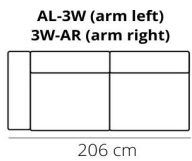

SENN

ELEMENTS

STITCHING

flat seam

LEGS

NNA

black or alu

HEIGHT: 82 cm
DEPTH: 95 cm
SEAT DEPTH: 58 cm
SEAT HEIGHT: 47 cm
ARM HEIGHT: 65 cm

PRODUCT INFO

FRAME

beechwood

chipboard

FILLING

BACK

foam HR 30

fibre wool

elastic belts

SEAT

foam HR 40

fibre wool

no-sag springs