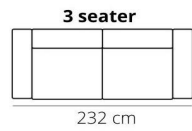

SENN

ELEMENTS

STITCHING

flat seam

LEGS

NNA

black or alu

HEIGHT: 82 cm
DEPTH: 95 cm
SEAT DEPTH: 58 cm
SEAT HEIGHT: 47 cm
ARM HEIGHT: 65 cm

PRODUCT INFO

FRAME

beechwood

chipboard

FILLING

BACK

foam HR 30

fibre wool

elastic belts

SEAT

foam HR 40

fibre wool

no-sag springs