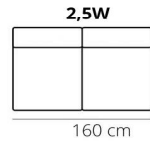

SENN

ELEMENTS

STITCHING

flat seam

LEGS

NNA

black or alu

HEIGHT: 82 cm
DEPTH: 95 cm
SEAT DEPTH: 58 cm
SEAT HEIGHT: 47 cm
ARM HEIGHT: 65 cm

PRODUCT INFO

FRAME

beechwood

chipboard

FILLING

BACK

foam HR 30

fibre wool

elastic belts

SEAT

foam HR 40

fibre wool

no-sag springs