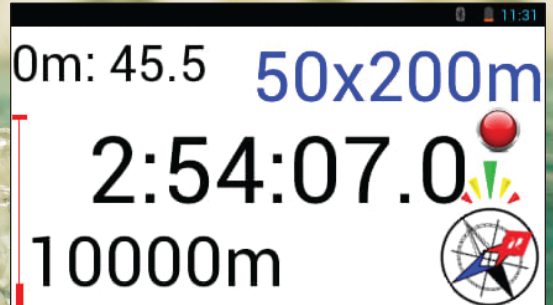

VUZIX LABS SMART SWIM

Includes lap pool and open water training modes

Full compliment of apps to boost your training

Relieve the boredom with training videos and movies

SMART GLASSES MEET SMART GOGGLES

Smart Swim™ is a head-up display for swimmers providing workout status and training information in real-time, enabling uninterrupted swimming activities. It is the world's first advanced and fully enabled AR Smart Swim device that attaches to your favorite swim goggles. Go beyond a lap counter/timer with the Vuzix Smart Swim glasses.

SMART SWIM

TECHNICAL SPECIFICATIONS¹

OPTICS

- Vibrant Full-Color Display

SYSTEM

- Android Operating System

BATTERY

- Up to (7+ hours)