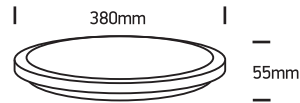

INSTALLATION MANUAL

67448

ecolight

85
CRI

230V | 24W | IP20 | Metal + plastic
Complete with 550mA driver.

one
LIGHT

Warnings:

1. Make sure that the product is installed properly before connecting to electricity.
2. Do not cover the fitting.
3. Maintenance and installation should only be carried out by a professional electrician.