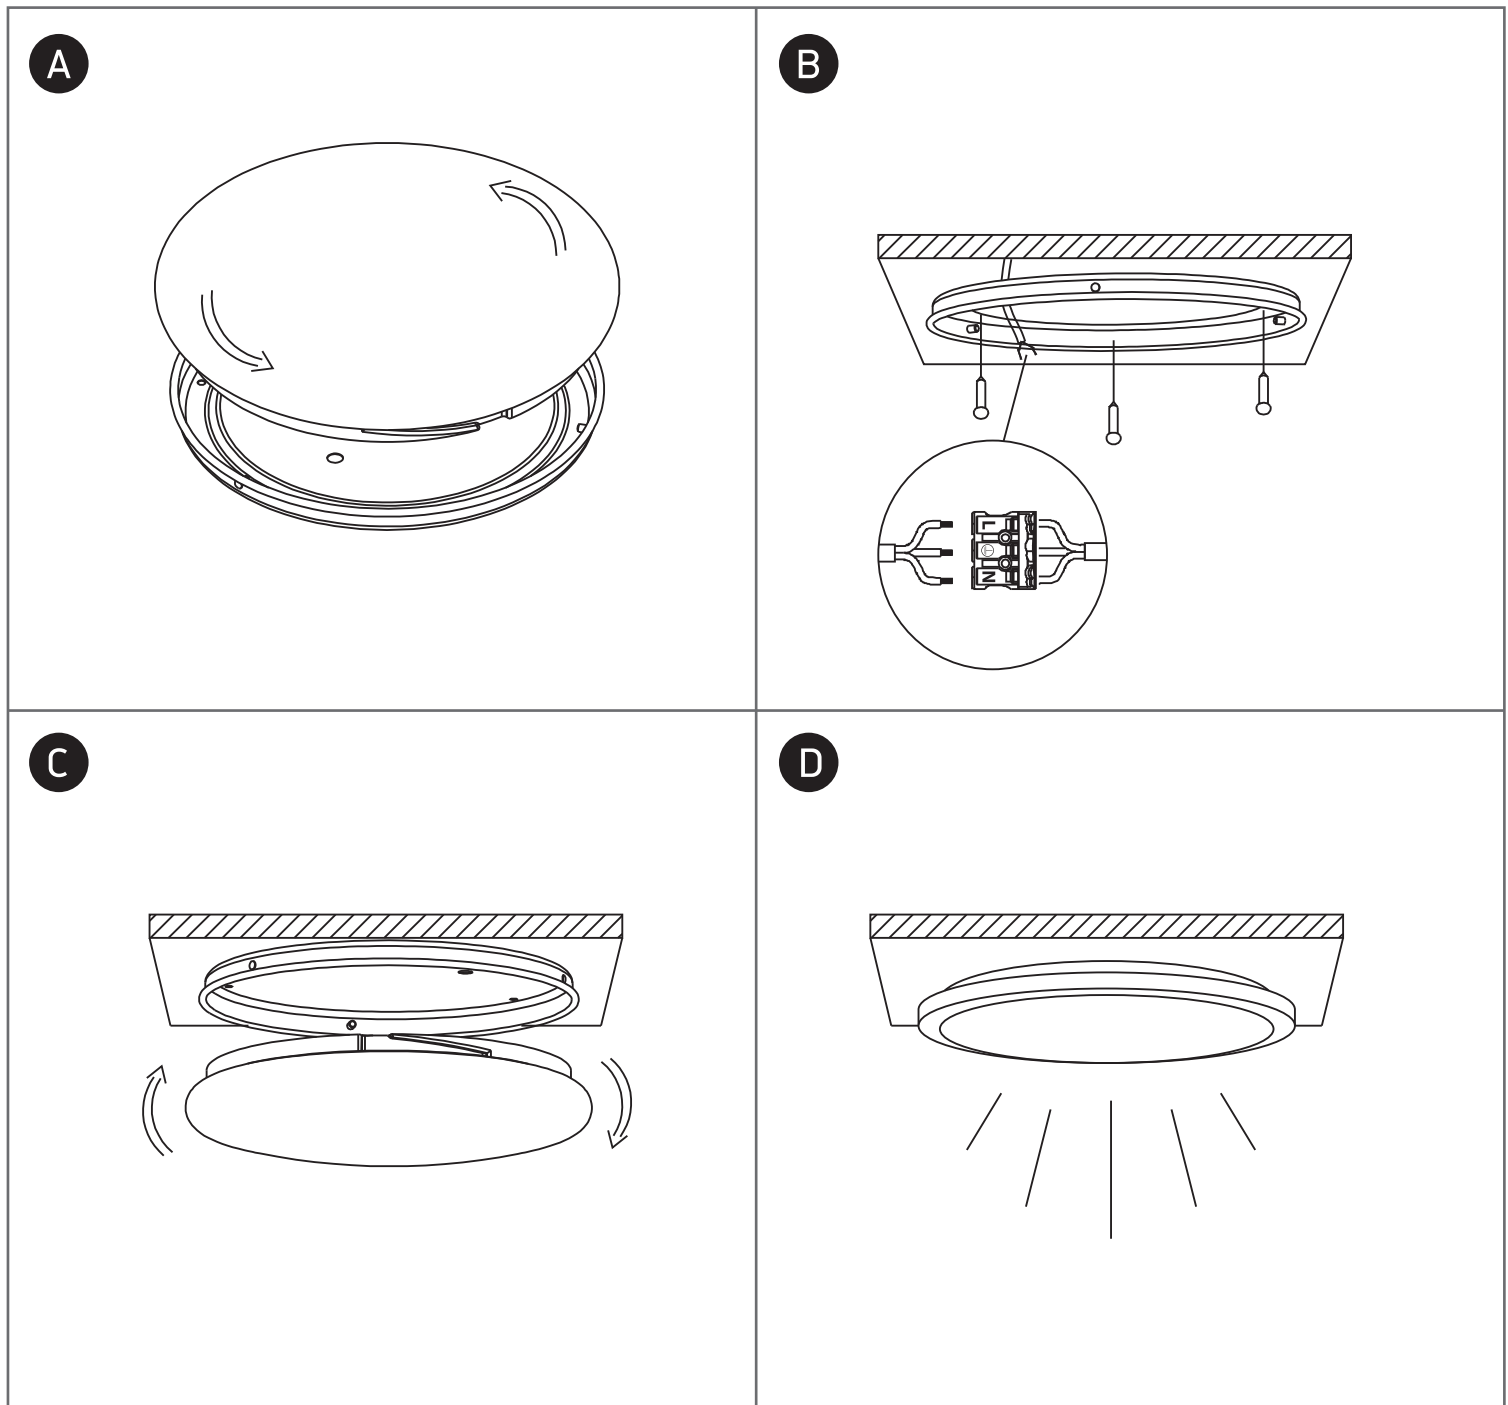

INSTALLATION MANUAL

67448

ecolight

85
CRI

230V | 24W | IP20 | Metal + plastic
Complete with 550mA driver.

one
LIGHT

Warnings:

1. Make sure that the product is installed properly before connecting to electricity.
2. Do not cover the fitting.
3. Maintenance and installation should only be carried out by a professional electrician.