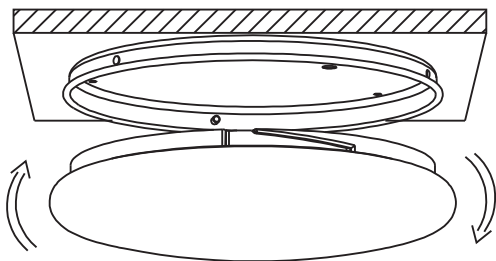

# INSTALLATION MANUAL

67448A

**ecolight**

85  
CRI

230V | 36W | IP20 | Metal + plastic  
Complete with 900mA driver.

**one**  
LIGHT

**A**

**B**

**C**

**D**