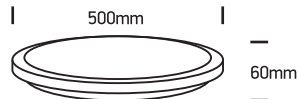

# INSTALLATION MANUAL

67448A

**ecolight**

85  
CRI

230V | 36W | IP20 | Metal + plastic  
Complete with 900mA driver.

**one**  
LIGHT

**A**

**B**

**C**

**D**