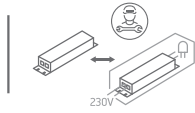

# INSTALLATION MANUAL

67448A

**ecolight**

85  
CRI

230V | 36W | IP20 | Metal + plastic  
Complete with 900mA driver.

**one**  
LIGHT

**A**

**B**