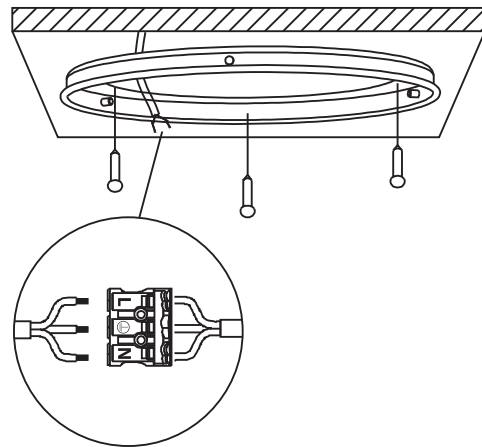

# INSTALLATION MANUAL

67448A

**ecolight**

85  
CRI

230V | 36W | IP20 | Metal + plastic  
Complete with 900mA driver.

**one**  
LIGHT

**A**

**B**

**C**

**D**