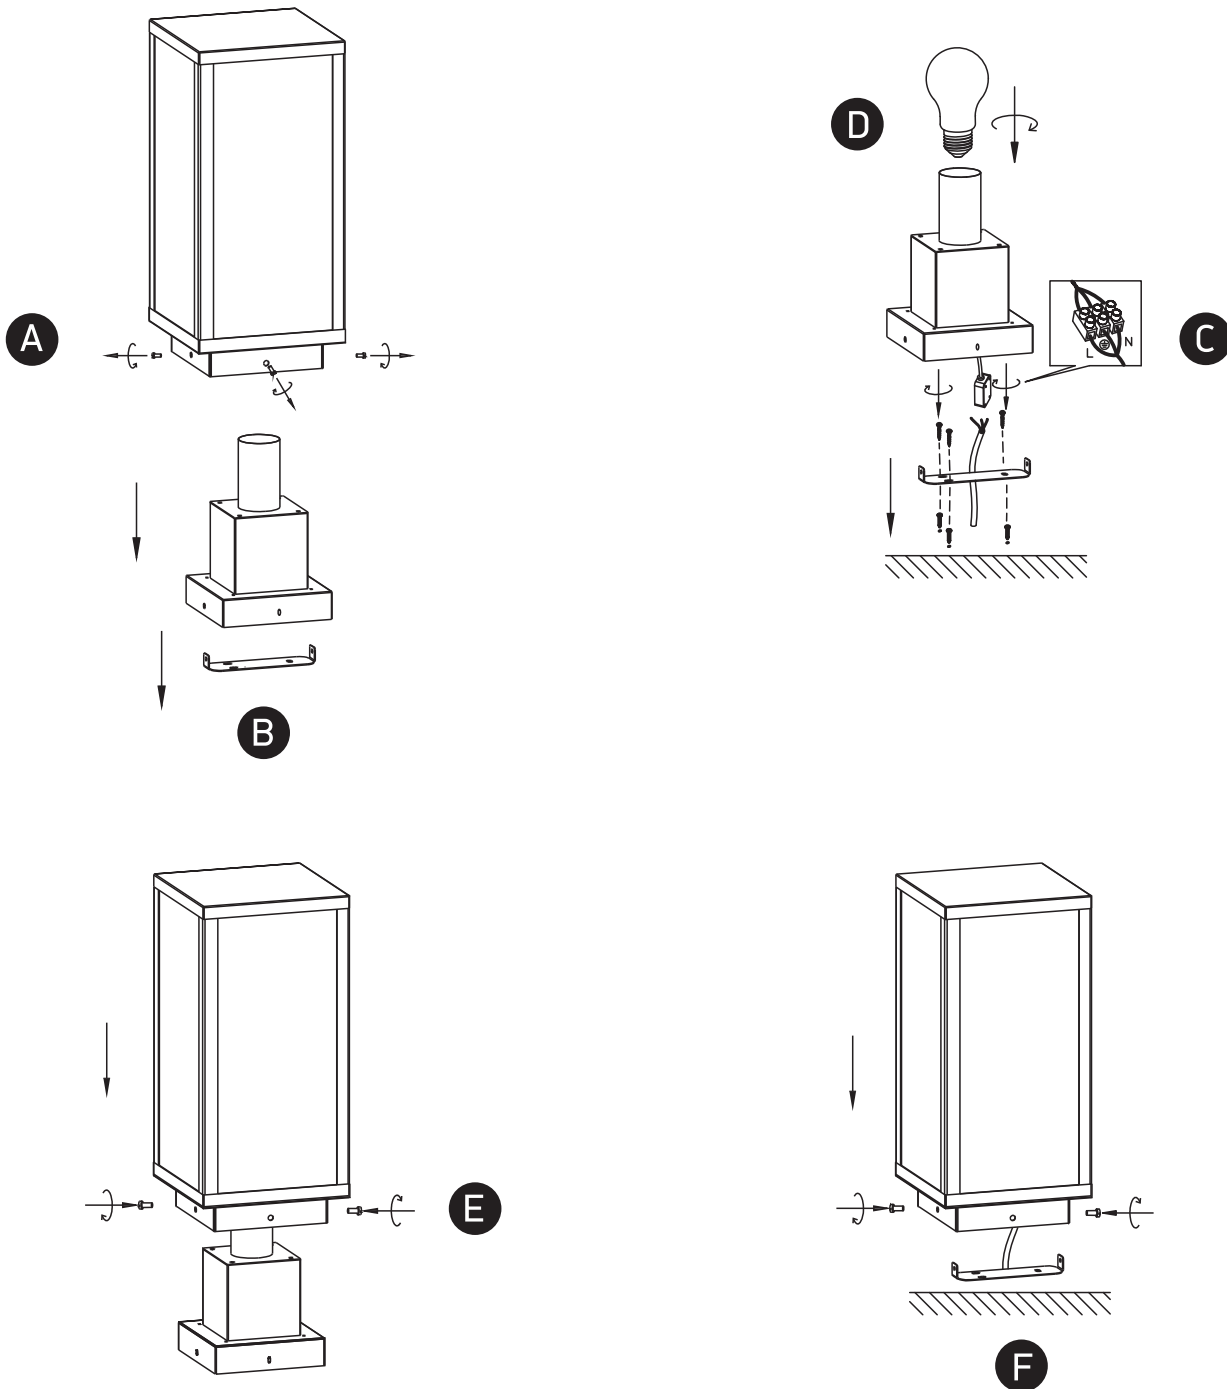

INSTALLATION MANUAL

67406E

100-240V | E27 | 40W | IP43 | Stainless steel 201 + glass

Warnings:

1. Make sure that the product is installed properly before connecting to electricity.
2. Do not cover the fitting.
3. Maintenance and installation should only be carried out by a professional electrician.