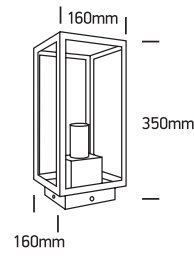

INSTALLATION MANUAL

67406E

100-240V | E27 | 40W | IP43 | Stainless steel 201 + glass

Warnings:

1. Make sure that the product is installed properly before connecting to electricity.
2. Do not cover the fitting.
3. Maintenance and installation should only be carried out by a professional electrician.