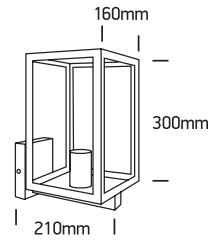

INSTALLATION MANUAL

67406C

100-240V | E27 | 40W | IP43 | Stainless steel 201 + glass

Warnings:

1. Make sure that the product is installed properly before connecting to electricity.
2. Do not cover the fitting.
3. Maintenance and installation should only be carried out by a professional electrician.