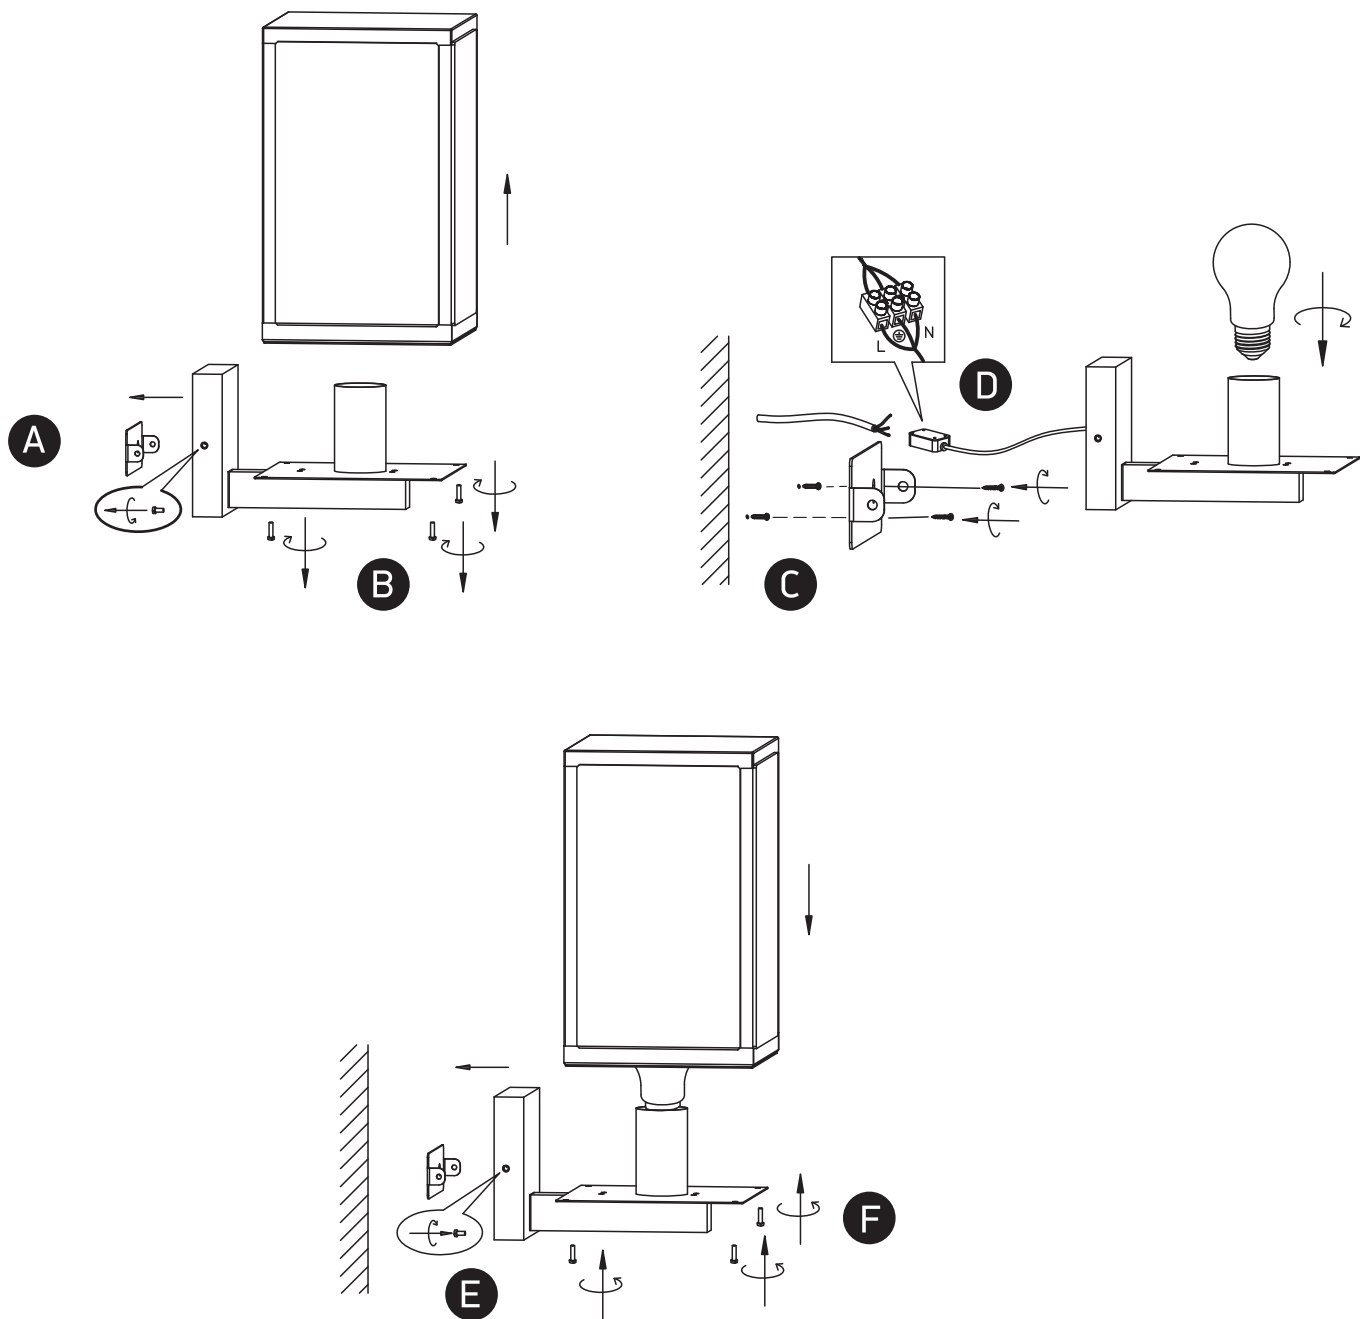

INSTALLATION MANUAL

67406C

100-240V | E27 | 40W | IP43 | Stainless steel 201 + glass

Warnings:

1. Make sure that the product is installed properly before connecting to electricity.
2. Do not cover the fitting.
3. Maintenance and installation should only be carried out by a professional electrician.