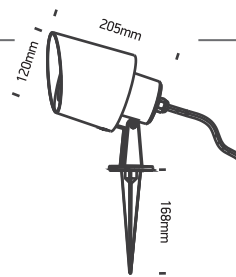

INSTALLATION MANUAL

67204G

100-240V | GU10 | 10W | IP65 | ABS + PC

Warnings:

1. Make sure that the product is installed properly before connecting to electricity.
2. Do not cover the fitting.
3. Maintenance and installation should only be carried out by a professional electrician.