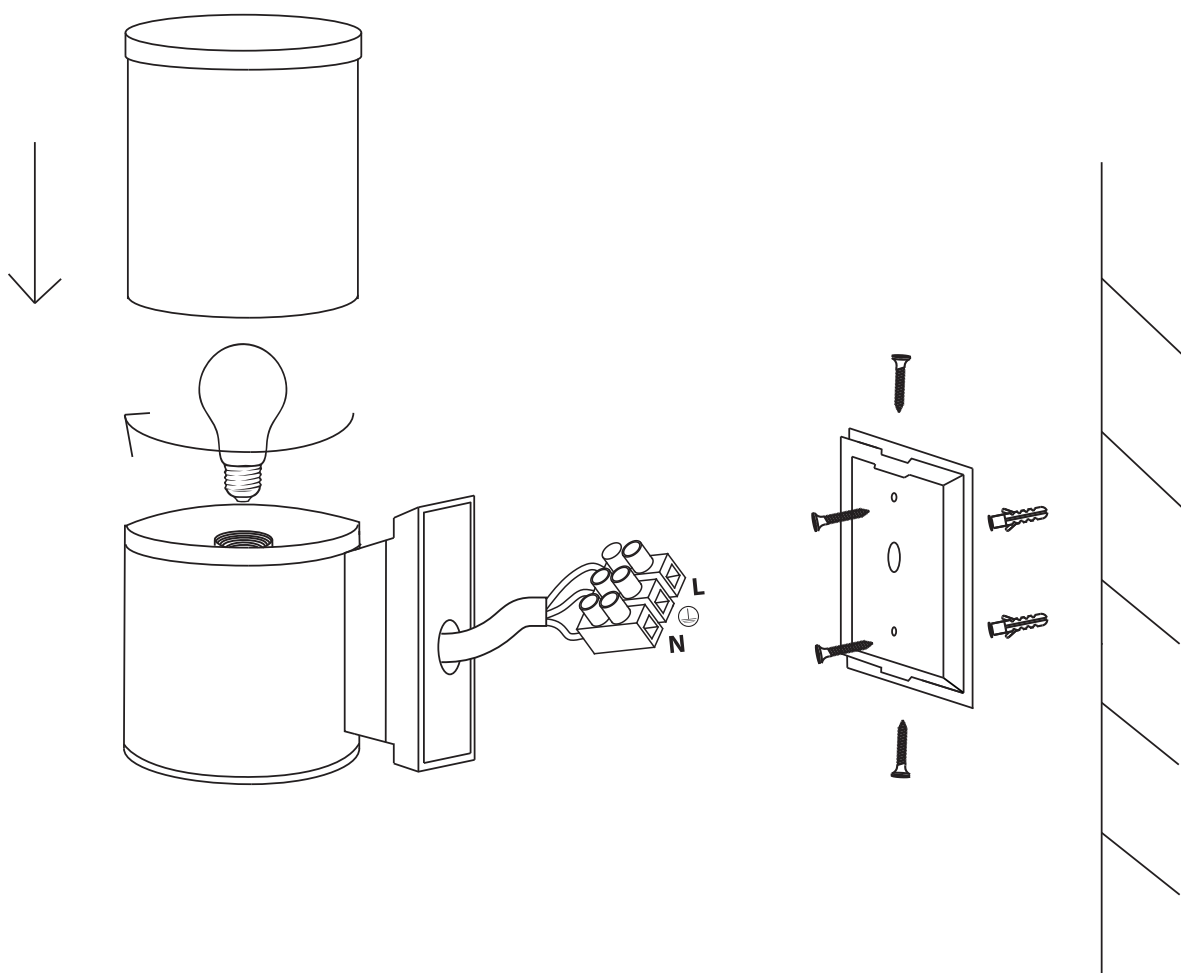

INSTALLATION MANUAL

67094

100-240V | E27 | 20W | IP54 | Die cast

Warnings:

1. Make sure that the product is installed properly before connecting to electricity.
2. Do not cover the fitting.
3. Maintenance and installation should only be carried out by a professional electrician.