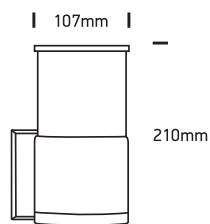

INSTALLATION MANUAL

67094

100-240V | E27 | 20W | IP54 | Die cast

Warnings:

1. Make sure that the product is installed properly before connecting to electricity.
2. Do not cover the fitting.
3. Maintenance and installation should only be carried out by a professional electrician.