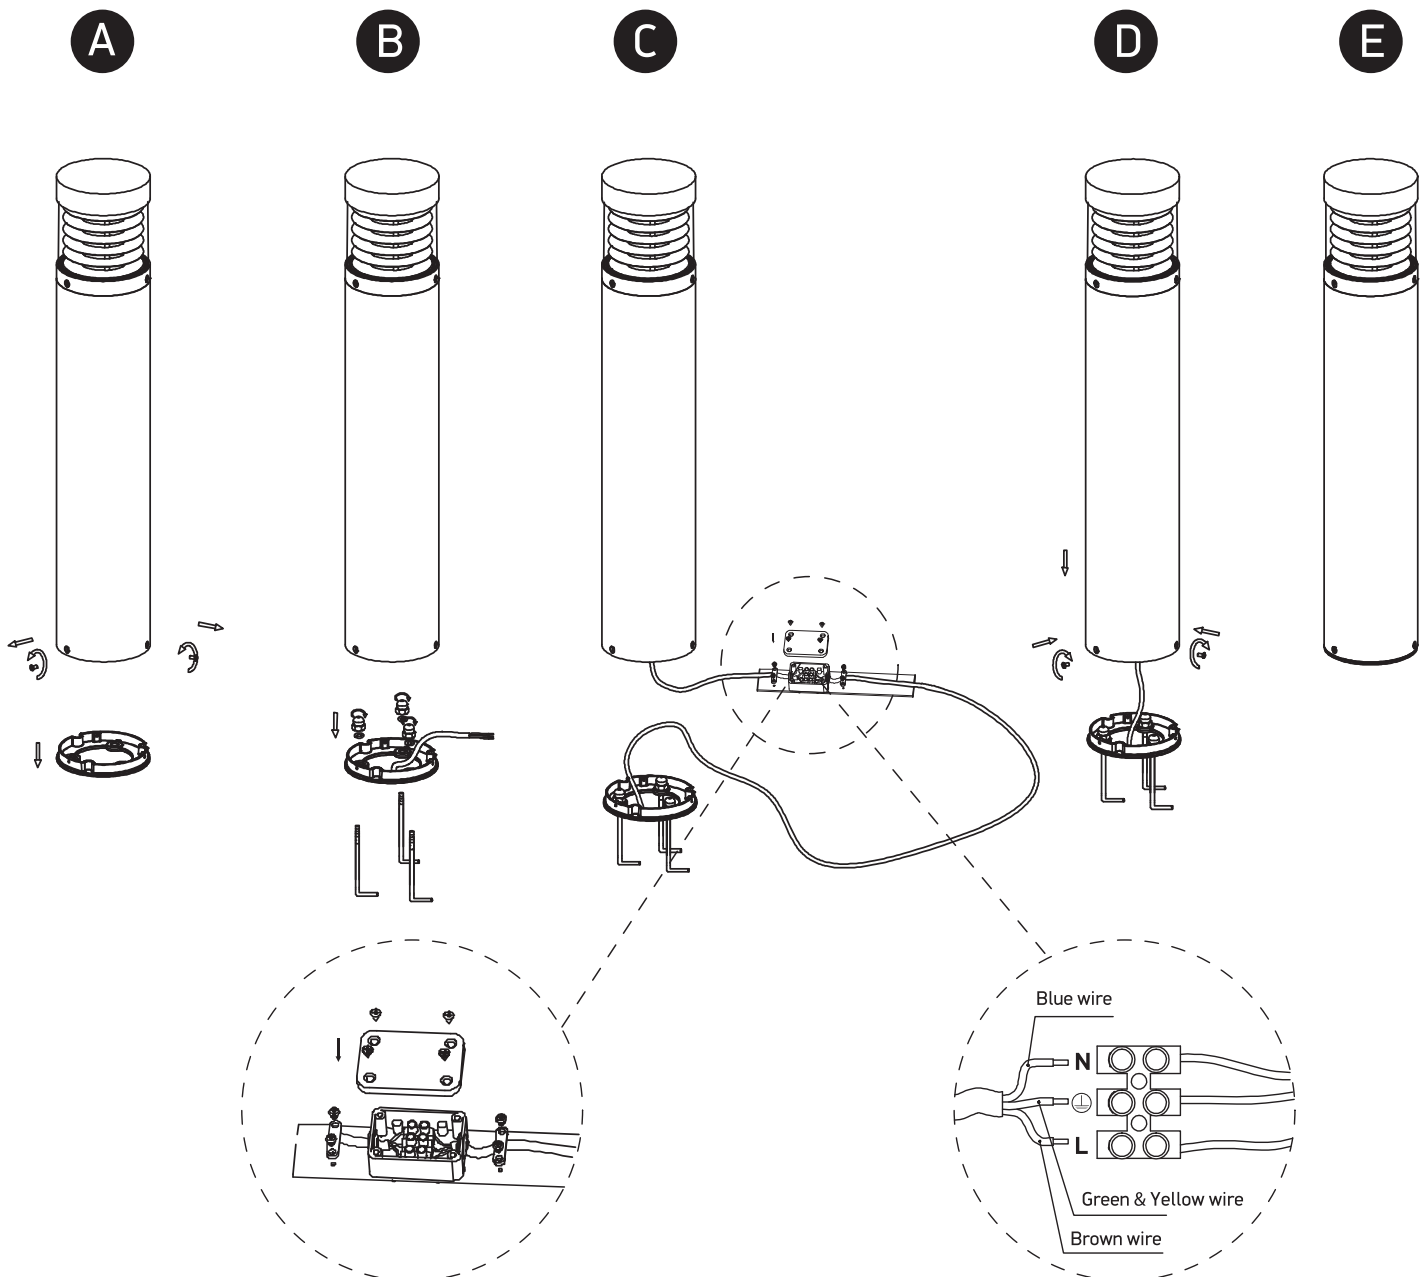

# INSTALLATION MANUAL

67034

ecolight

100-240V | 15W | IP54 | Die cast

Complete with driver.

80  
CRI

## Warnings:

1. Make sure that the product is installed properly before connecting to electricity.
2. Do not cover the fitting.
3. Maintenance and installation should only be carried out by a professional electrician.