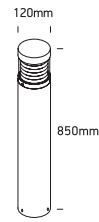

# INSTALLATION MANUAL

67034

ecolight

100-240V | 15W | IP54 | Die cast

Complete with driver.

80  
CRI