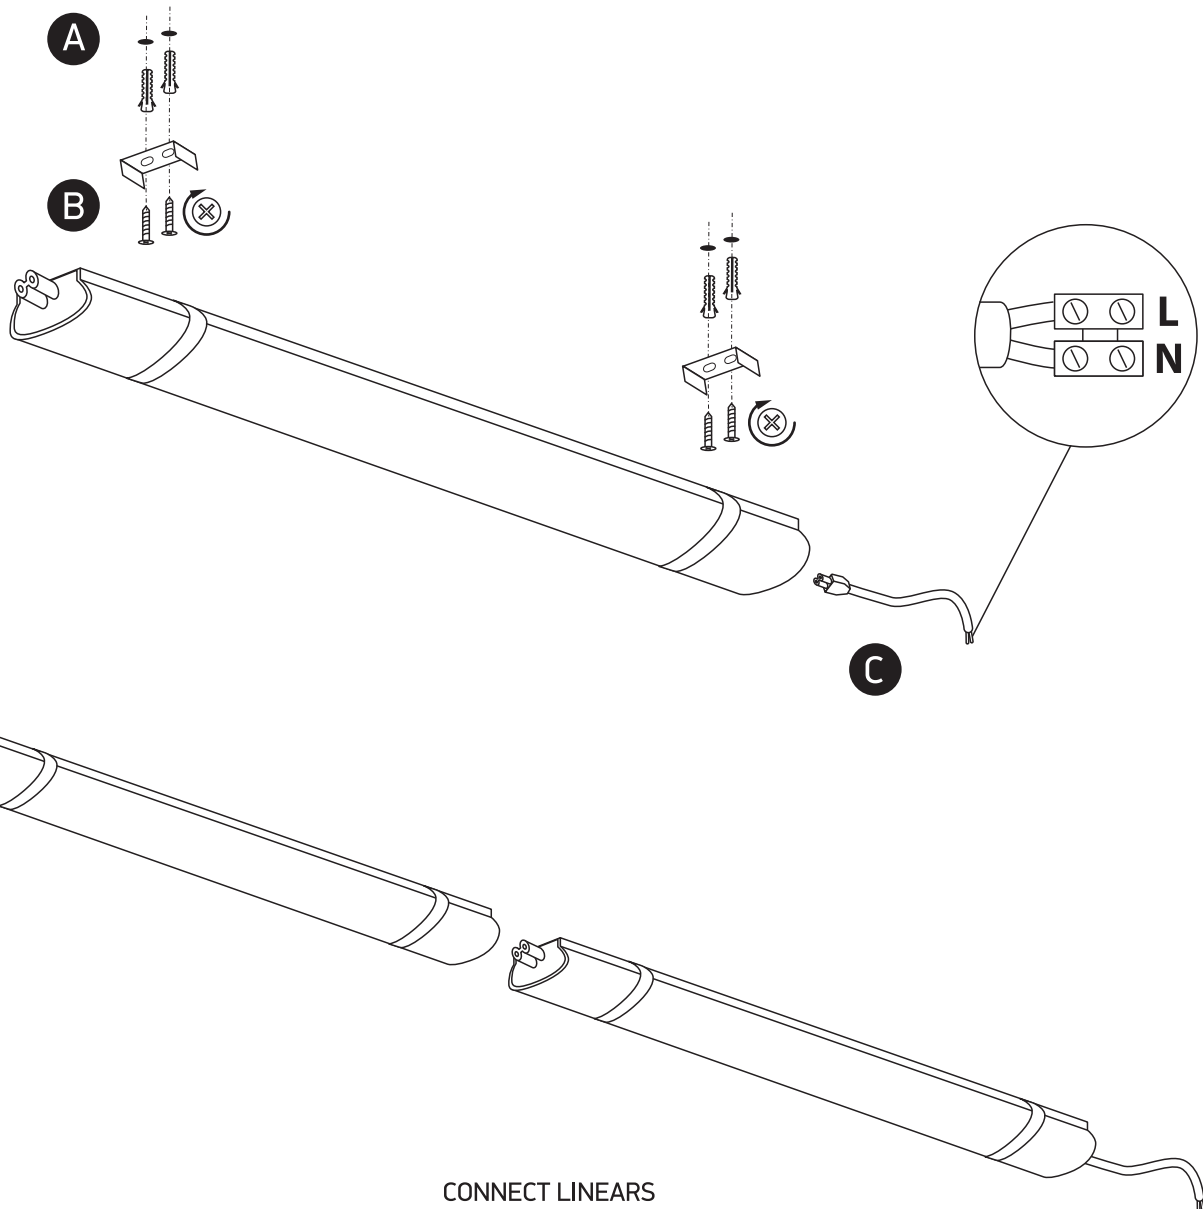

INSTALLATION MANUAL

38118LC, 38136LC

ecolight

80
CRI

100-240V | SMD 2835 | 18W / 36W | 50/60Hz | IP65 | PC

Complete with driver

one
LIGHT

CONNECT LINEARS

38118LC connect 20 fittings maximum / 38136LC connect 10 fittings maximum.

Warnings:

1. Make sure that the product is installed properly before connecting to electricity.
2. Do not cover the fitting.
3. Maintenance and installation should only be carried out by a professional electrician.